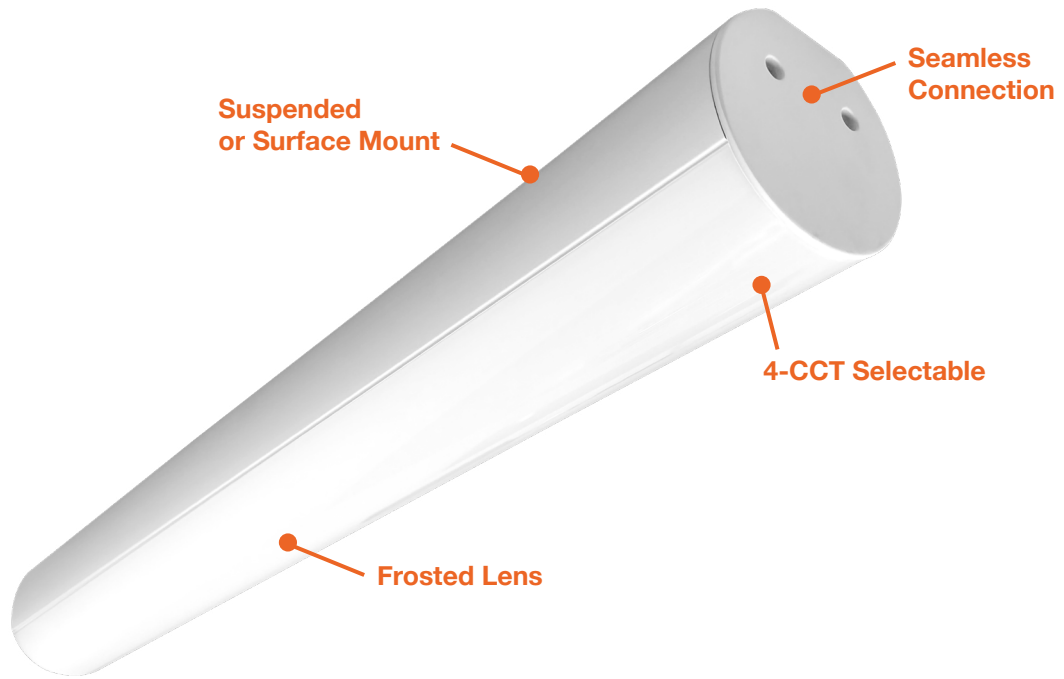

ARCY-Line: Tubular Linear Fixtures

4-CCT Selectable

FEATURES