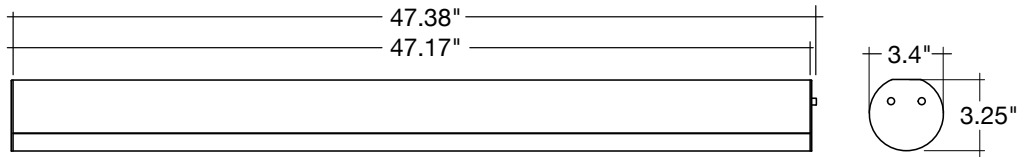

DIMENSIONS