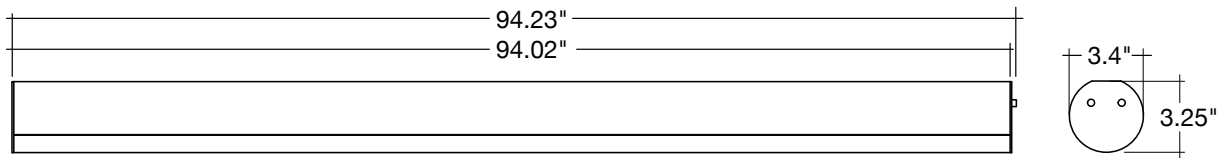

DIMENSIONS