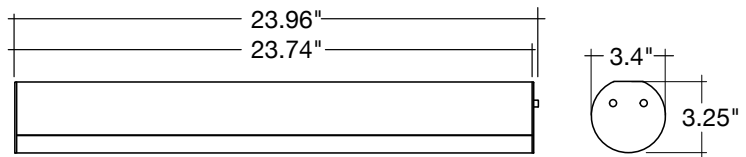

DIMENSIONS