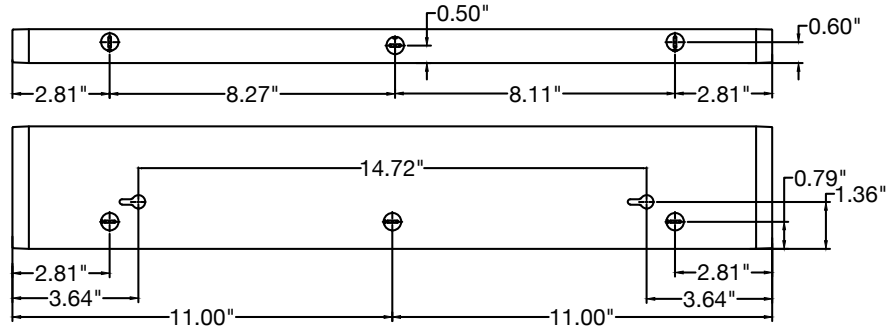

PHOTOMETRICS

Light Distribution

KNOCKOUT DIMENSIONS - LED-UC & LED-UC-USB

11"

14"

22"

28"

33"