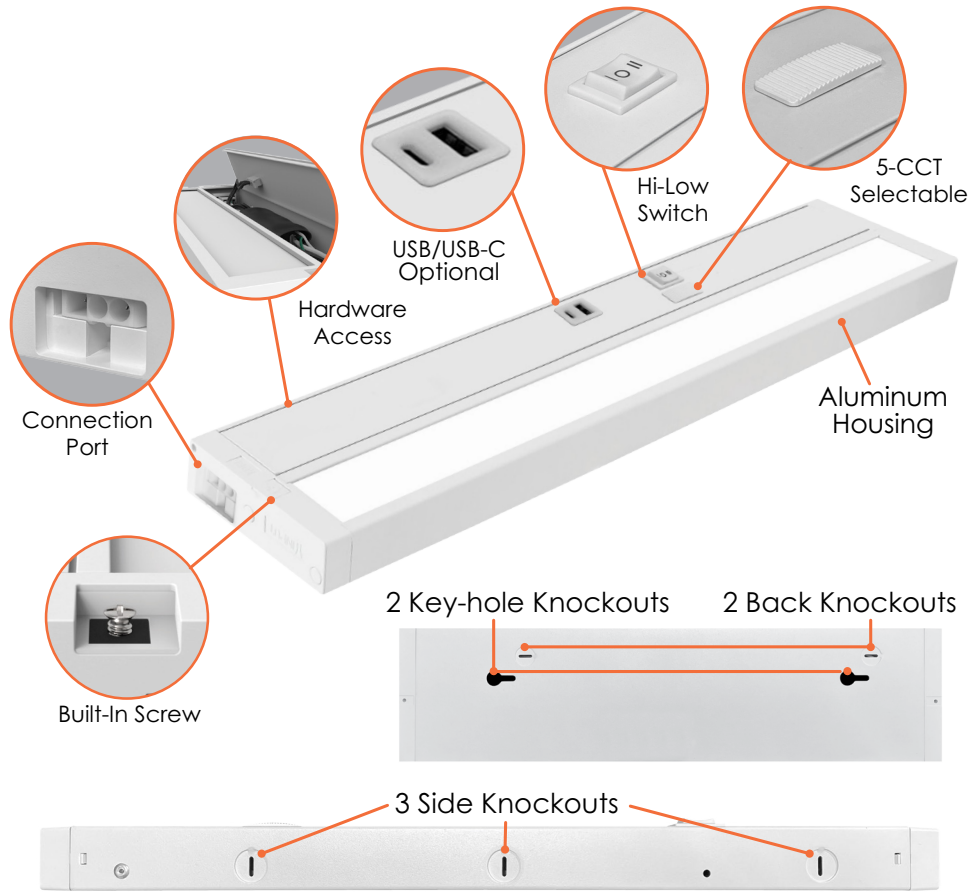

ARCY-Line: Under Cabinet Fixture Architectural Models

FEATURES