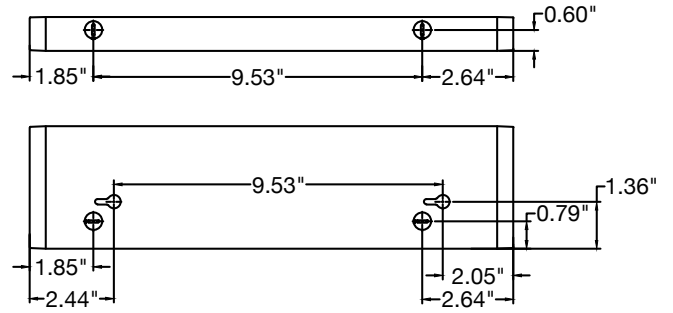

PHOTOMETRICS

Light Distribution

KNOCKOUT DIMENSIONS - LED-UC & LED-UC-USB

11"

14"

22"

28"

33"