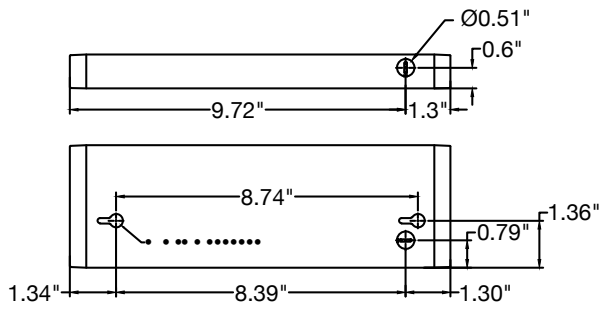

UC-JUMPER-6"-B
UC-JUMPER-12"-B
UC-JUMPER-24"-B

UC-5'-PC-WH

UC-5'-PC-BZ

UC-JBOX

Accessory Model	Description
UC-JUMPER-6"-W	6" UC Jumper
UC-JUMPER-12"-W	12" UC Jumper
UC-JUMPER-24"-W	24" UC Jumper
UC-JUMPER-6"-B	6" UC Jumper
UC-JUMPER-12"-B	12" UC Jumper
UC-JUMPER-24"-B	24" UC Jumper
UC-5'-PC-WH	5' Power Cable
UC-5'-PC-BZ	5' Power Cable
UC-JBOX	Undercabinet Junction Box

PHOTOMETRICS

Light Distribution

KNOCKOUT DIMENSIONS - LED-UC & LED-UC-USB

11"

14"

22"

28"

33"