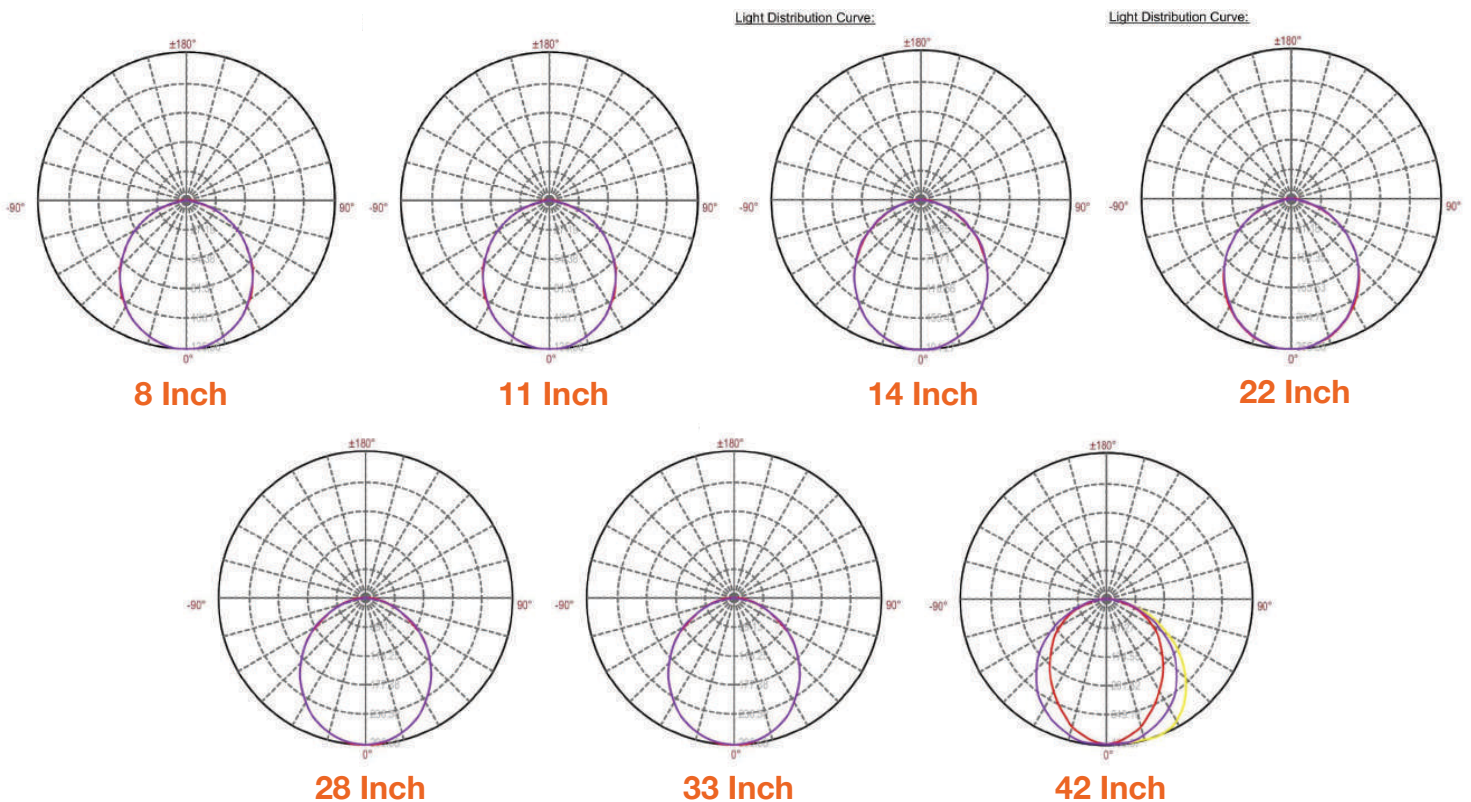

PHOTOMETRICS

Light Distribution

KNOCKOUT DIMENSIONS - LED-UC & LED-UC-USB

11"

14"

22"

28"

33"