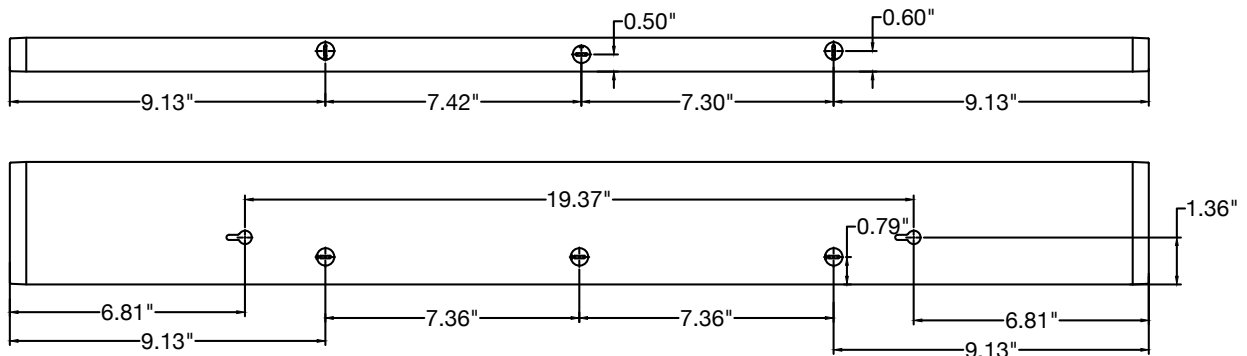

PHOTOMETRICS

Light Distribution

KNOCKOUT DIMENSIONS - LED-UC & LED-UC-USB

11"

14"

22"

28"

33"