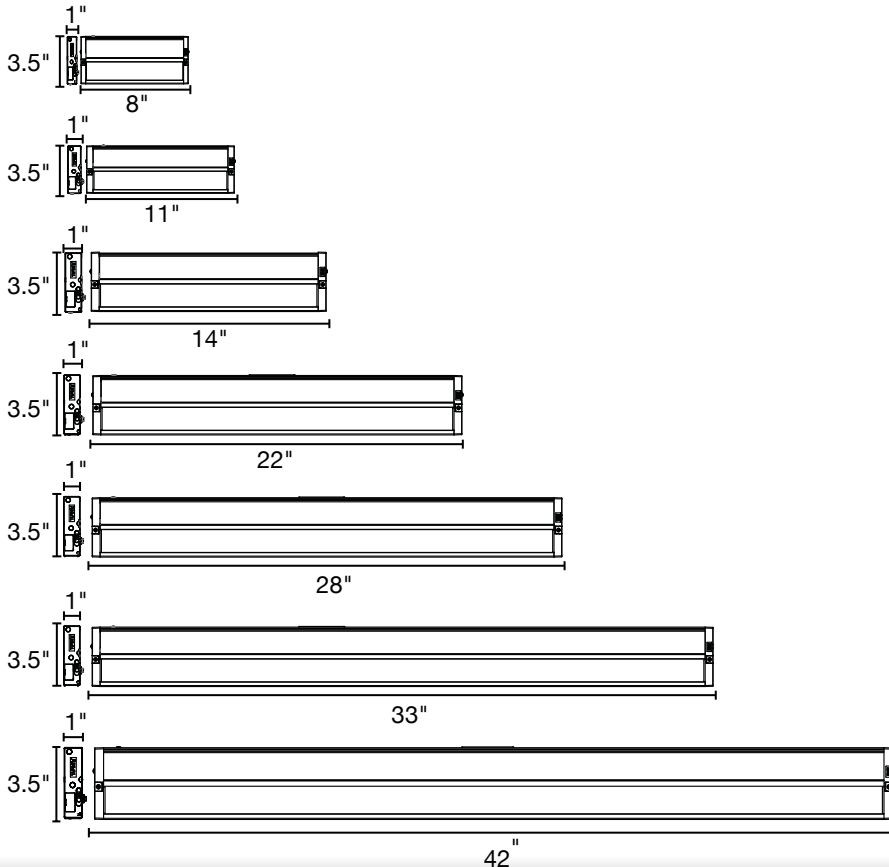

DIMENSIONS

TRIAC DIMMER COMPATIBILITY

Brand	Model	
Lutron	MACL-153M	SELV-300P
	LGCL-153PLH	DVELV-300P
	TAL06P-C1-K-L	DV-600-PR-LA
	TGCL-153PH	DV-600PR-BL
	AYCL-153P	DV-600PR-WH
	DVCL-153P	S-2-LH
	DVSCCL-153P	CT-600PR-WH
	SCL-153P	DVW-603-PGH-WH
	MSCL-OP-153M	CT-600PR-IV
	CTCL-153P	S-600-PR-LA
TTCL-100	MA-T51H-WH	
Cooper	ASPIRE-9573	DEVINE-DLC03P
	SKYE-SLC03P	SAL06P
	AAL06-C1-K-L	DAL06P-C1-K-L
Leviton	6631	6633

*The listed dimmers have been tested and proven to work. Some discrepancies may exist due to different electrical work. These dimmers are recommended, but is not limited to other dimmers from working.