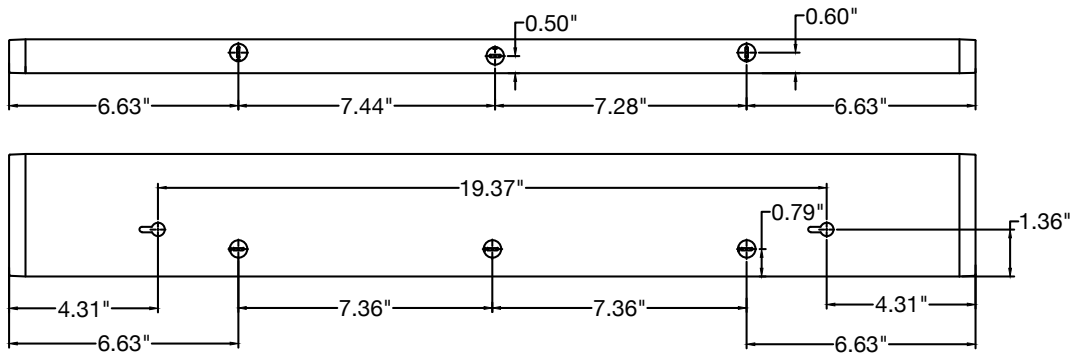

PHOTOMETRICS

Light Distribution

KNOCKOUT DIMENSIONS - LED-UC & LED-UC-USB

11"

14"

22"

28"

33"