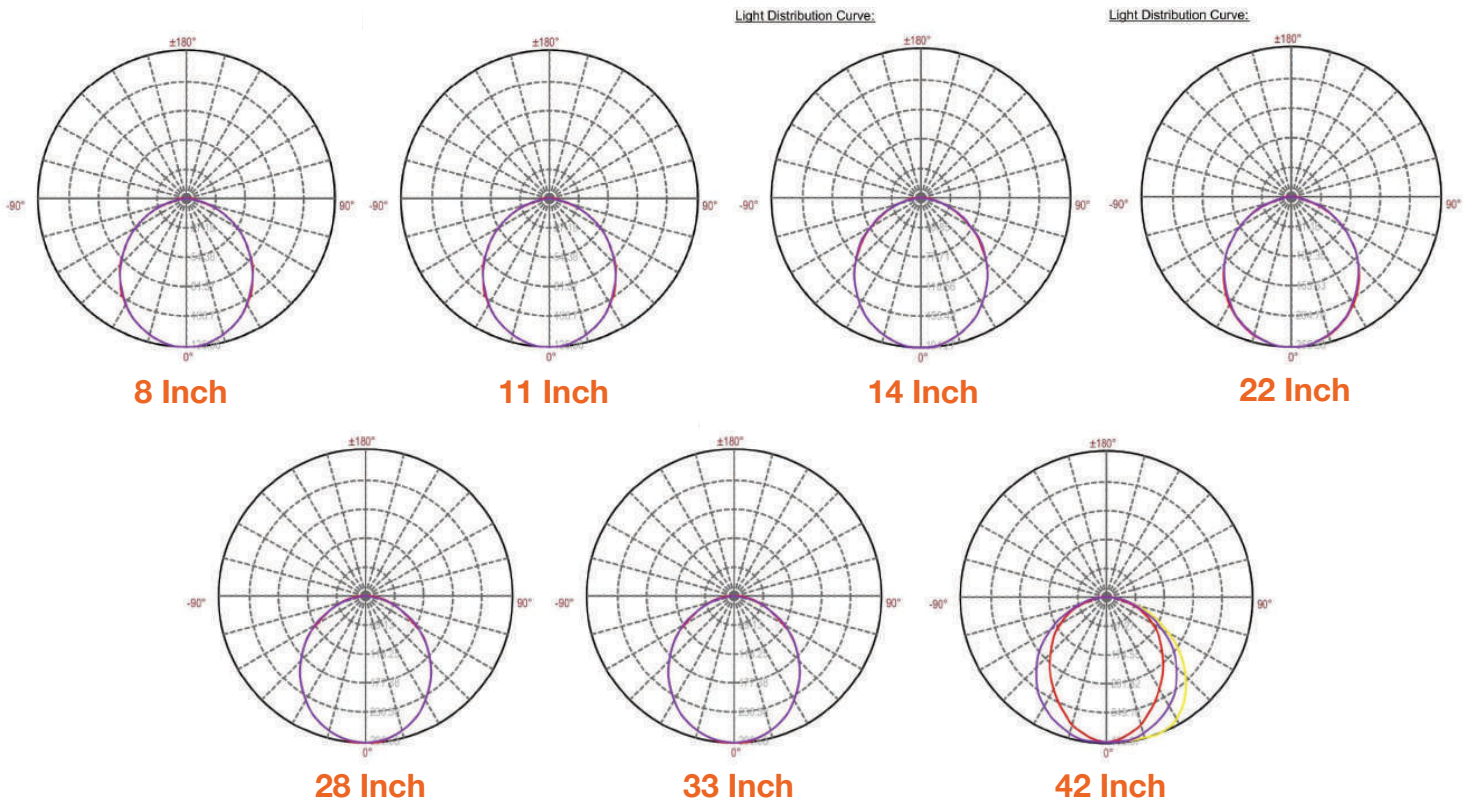

PHOTOMETRICS

Light Distribution

KNOCKOUT DIMENSIONS - LED-UC & LED-UC-USB

11"

14"

22"

28"

33"