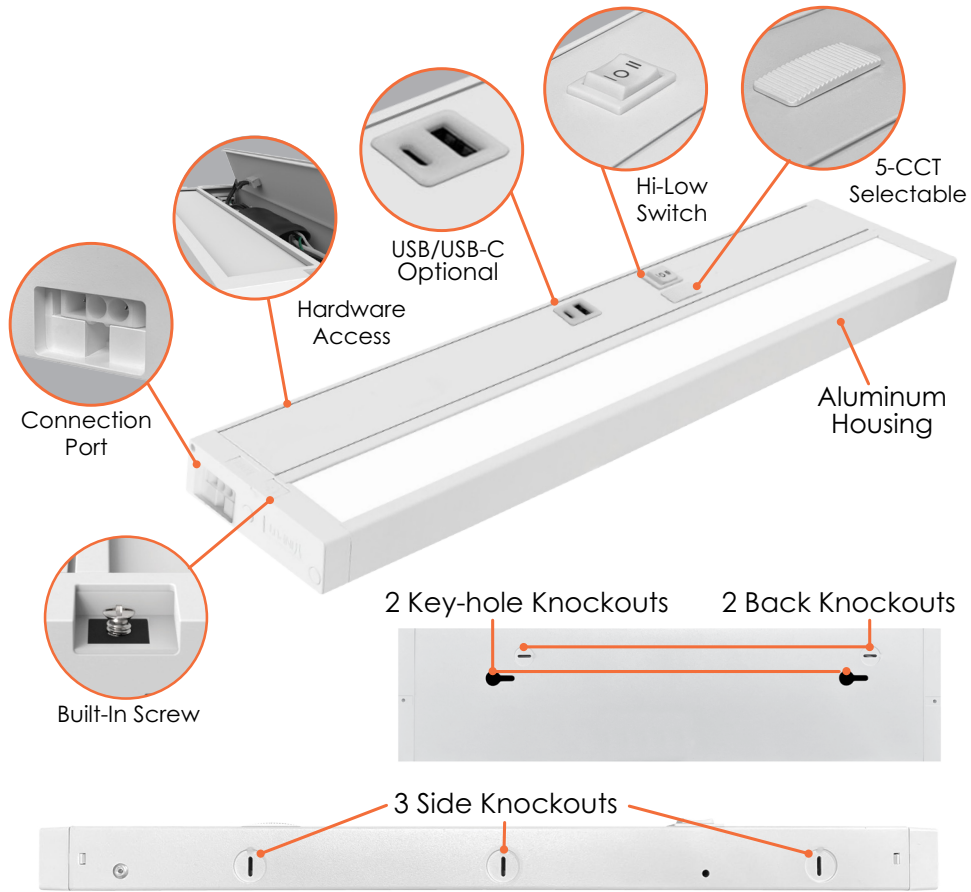

ARCY-Line: Under Cabinet Fixture Architectural Models

FEATURES