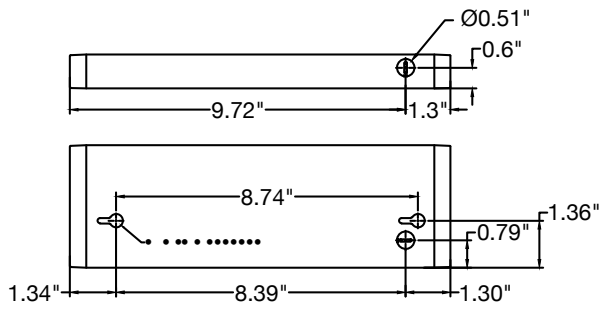

UC-JUMPER-6"-B
UC-JUMPER-12"-B
UC-JUMPER-24"-B

UC-5'-PC-WH

UC-5'-PC-BZ

UC-JBOX

Accessory Model	Description
UC-JUMPER-6"-W	6" UC Jumper
UC-JUMPER-12"-W	12" UC Jumper
UC-JUMPER-24"-W	24" UC Jumper
UC-JUMPER-6"-B	6" UC Jumper
UC-JUMPER-12"-B	12" UC Jumper
UC-JUMPER-24"-B	24" UC Jumper
UC-5'-PC-WH	5' Power Cable
UC-5'-PC-BZ	5' Power Cable
UC-JBOX	Undercabinet Junction Box

PHOTOMETRICS

Light Distribution

KNOCKOUT DIMENSIONS - LED-UC & LED-UC-USB

11"

14"

22"

28"

33"