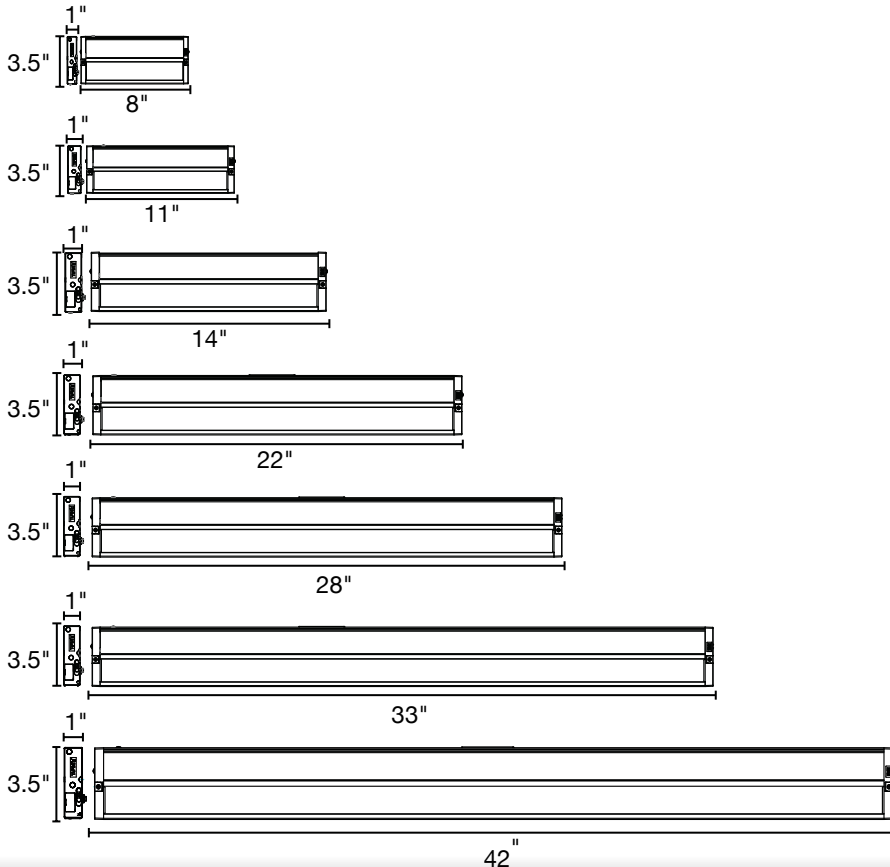

DIMENSIONS

TRIAC DIMMER COMPATIBILITY

Brand	Model	
Lutron	MACL-153M	SELV-300P
	LGCL-153PLH	DVELV-300P
	TAL06P-C1-K-L	DV-600-PR-LA
	TGCL-153PH	DV-600PR-BL
	AYCL-153P	DV-600PR-WH
	DVCL-153P	S-2-LH
	DVSCCL-153P	CT-600PR-WH
	SCL-153P	DVW-603-PGH-WH
	MSCL-OP-153M	CT-600PR-IV
	CTCL-153P	S-600-PR-LA
Cooper	ASPIRE-9573	DEVINE-DLC03P
	SKYE-SLC03P	SAL06P
	AAL06-C1-K-L	DAL06P-C1-K-L
Leviton	6631	6633

*The listed dimmers have been tested and proven to work. Some discrepancies may exist due to different electrical work. These dimmers are recommended, but is not limited to other dimmers from working.