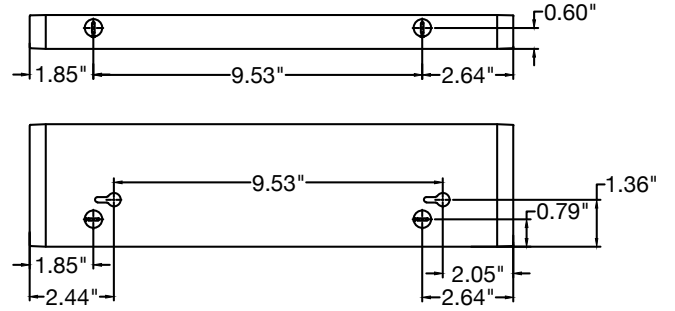

PHOTOMETRICS

Light Distribution

KNOCKOUT DIMENSIONS - LED-UC & LED-UC-USB

11"

14"

22"

28"

33"