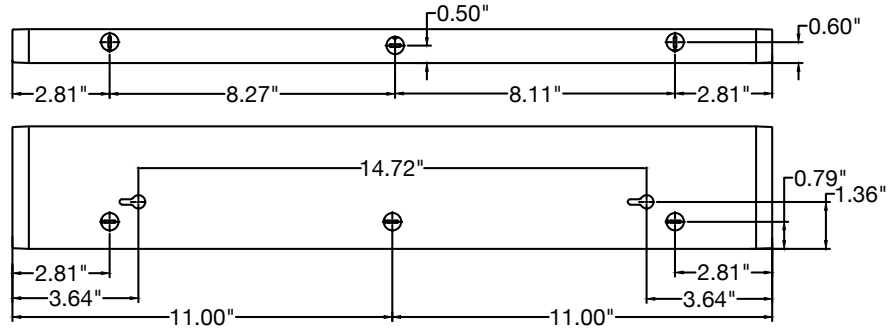

PHOTOMETRICS

Light Distribution

KNOCKOUT DIMENSIONS - LED-UC & LED-UC-USB

11"

14"

22"

28"

33"