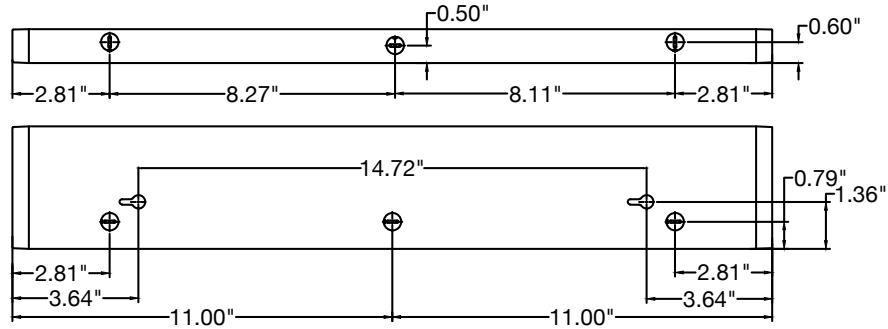

## DIMENSIONS

# KNOCKOUT DIMENSIONS - LED-UC & LED-UC-USB

11"

14"

22"

28"

33"

42"