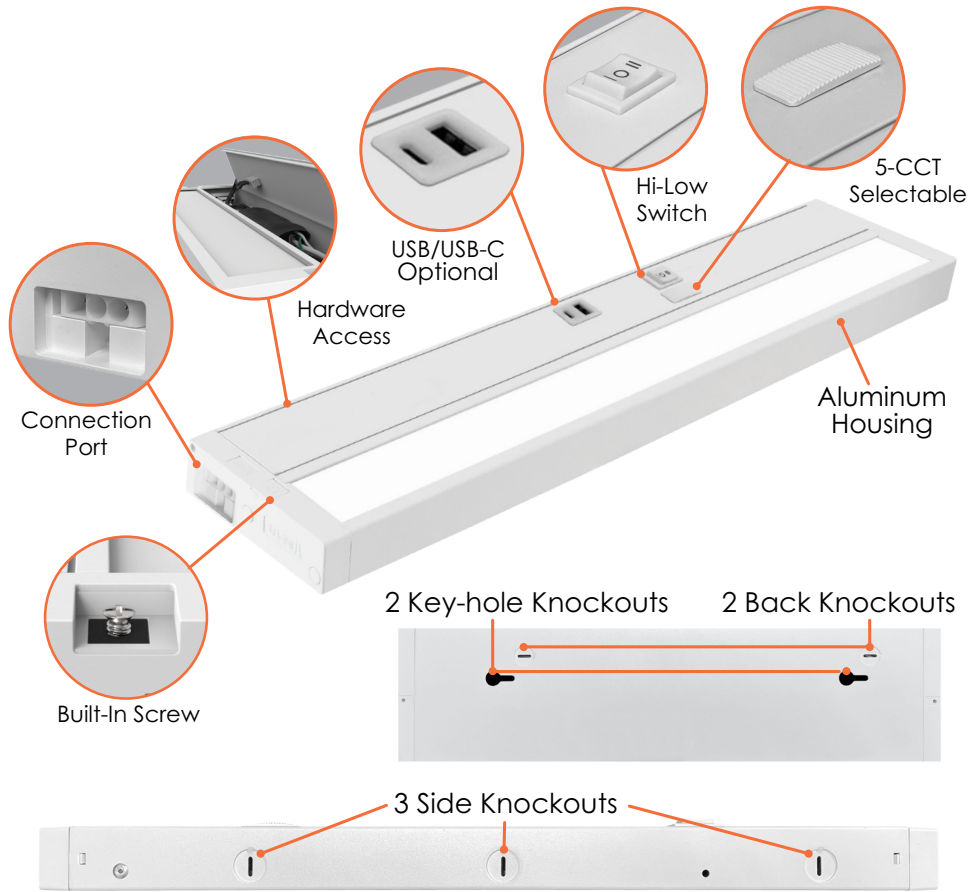

ARCY-Line: Under Cabinet Fixture Architectural Models

FEATURES