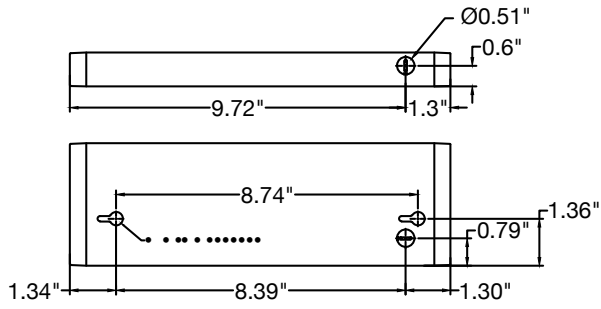

UC-JUMPER-6"-B
UC-JUMPER-12"-B
UC-JUMPER-24"-B

UC-5'-PC-WH

UC-5'-PC-BZ

UC-JBOX

Accessory Model	Description
UC-JUMPER-6"-W	6" UC Jumper
UC-JUMPER-12"-W	12" UC Jumper
UC-JUMPER-24"-W	24" UC Jumper
UC-JUMPER-6"-B	6" UC Jumper
UC-JUMPER-12"-B	12" UC Jumper
UC-JUMPER-24"-B	24" UC Jumper
UC-5'-PC-WH	5' Power Cable
UC-5'-PC-BZ	5' Power Cable
UC-JBOX	Undercabinet Junction Box

PHOTOMETRICS

Light Distribution

KNOCKOUT DIMENSIONS - LED-UC & LED-UC-USB

11"

14"

22"

28"

33"