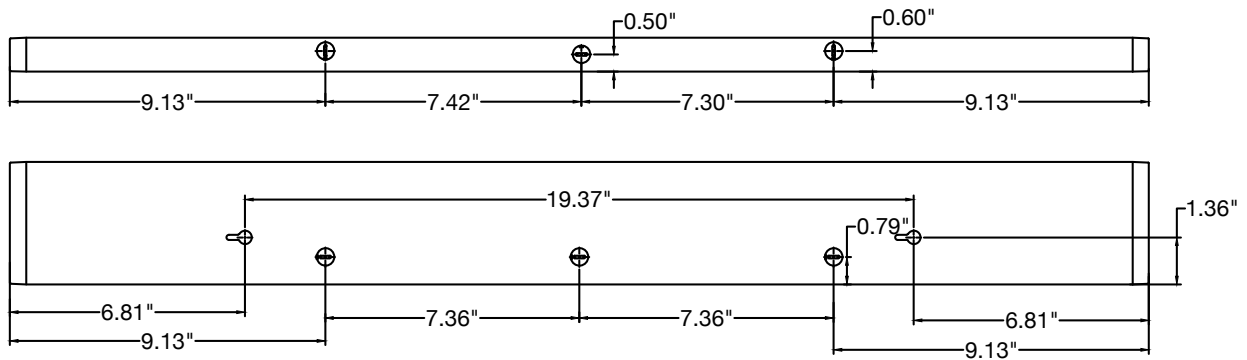

PHOTOMETRICS

Light Distribution

KNOCKOUT DIMENSIONS - LED-UC & LED-UC-USB

11"

14"

22"

28"

33"