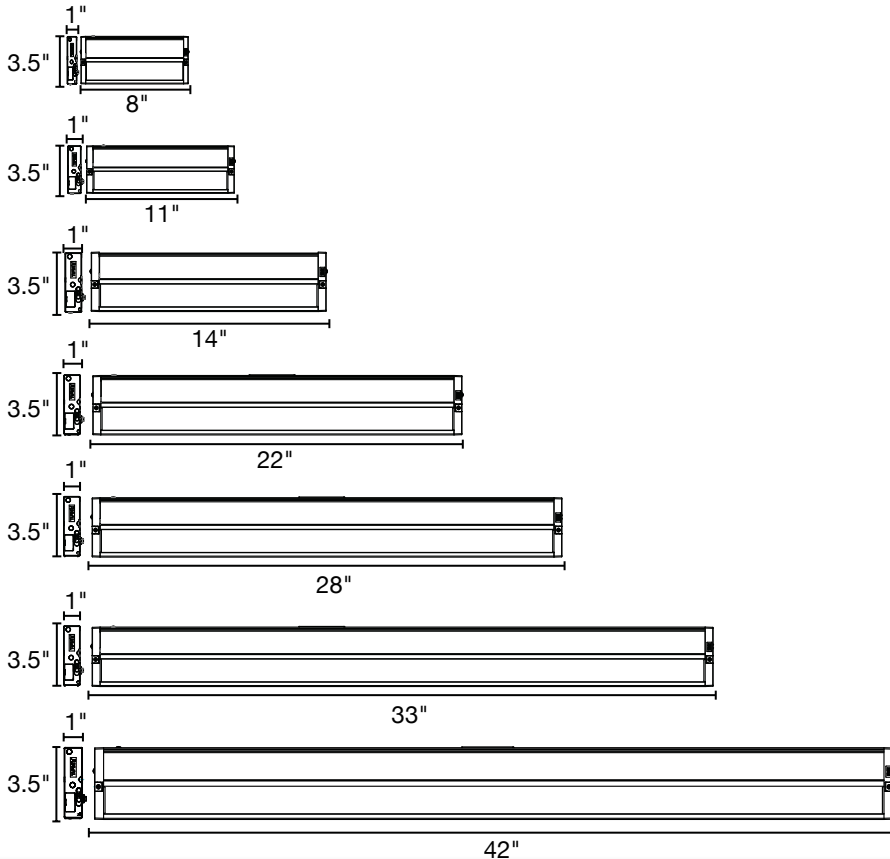

DIMENSIONS

TRIAC DIMMER COMPATIBILITY

Brand	Model	
Lutron	MACL-153M	SELV-300P
	LGCL-153PLH	DVELV-300P
	TAL06P-C1-K-L	DV-600-PR-LA
	TGCL-153PH	DV-600PR-BL
	AYCL-153P	DV-600PR-WH
	DVCL-153P	S-2-LH
	DVSCCL-153P	CT-600PR-WH
	SCL-153P	DVW-603-PGH-WH
	MSCL-OP-153M	CT-600PR-IV
	CTCL-153P	S-600-PR-LA
Cooper	ASPIRE-9573	DEVINE-DLC03P
	SKYE-SLC03P	SAL06P
	AAL06-C1-K-L	DAL06P-C1-K-L
Leviton	6631	6633

*The listed dimmers have been tested and proven to work. Some discrepancies may exist due to different electrical work. These dimmers are recommended, but is not limited to other dimmers from working.