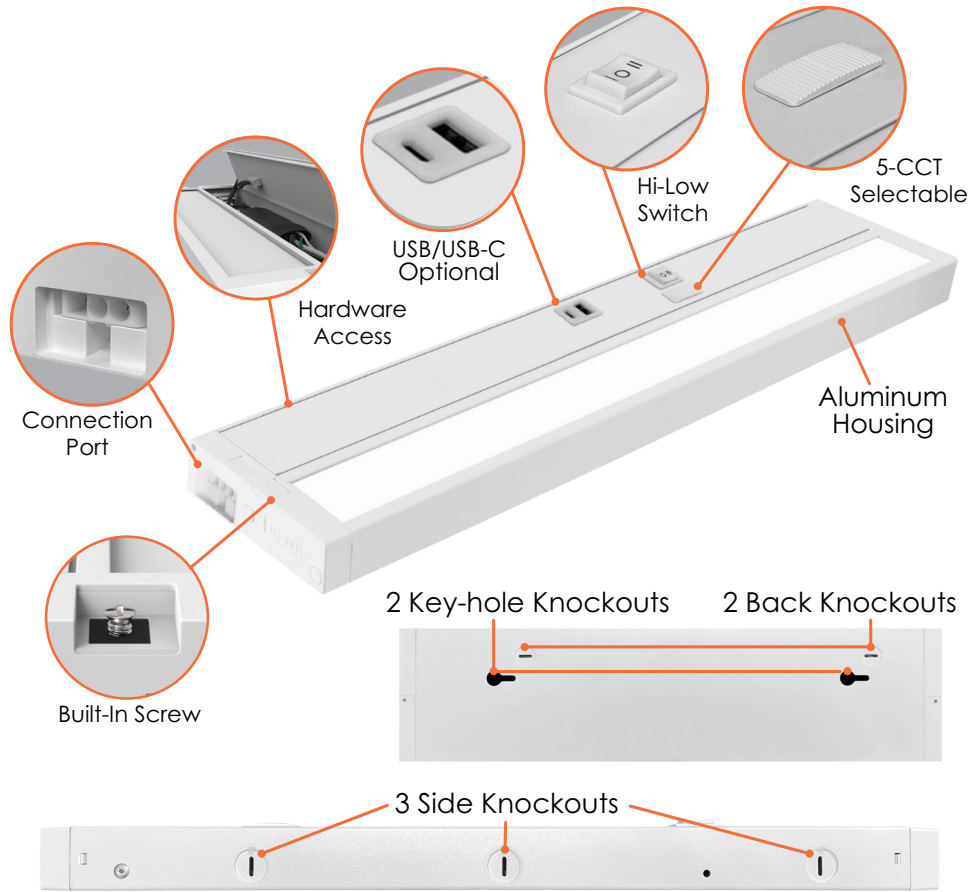

ARCY-Line: Under Cabinet Fixture Architectural Models

FEATURES