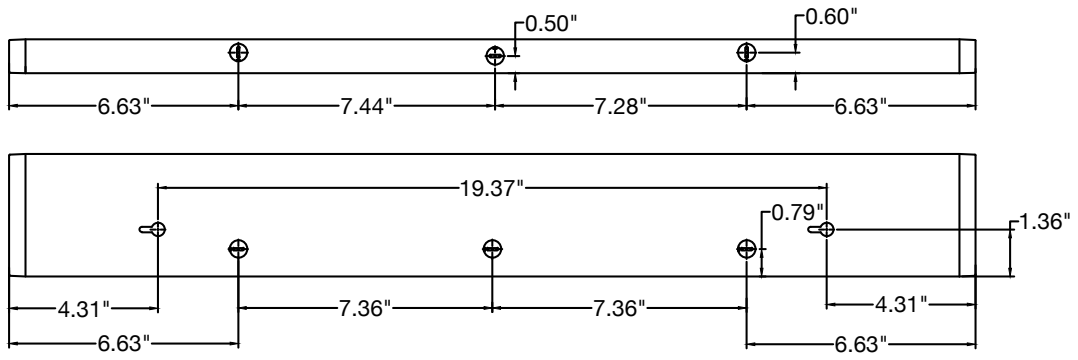

PHOTOMETRICS

Light Distribution

KNOCKOUT DIMENSIONS - LED-UC & LED-UC-USB

11"

14"

22"

28"

33"