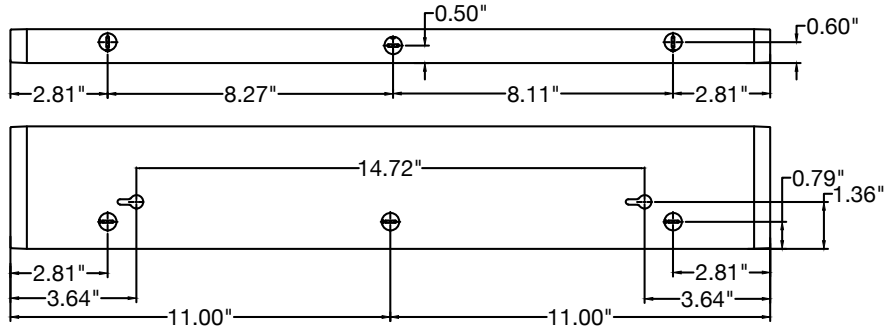

PHOTOMETRICS

Light Distribution

KNOCKOUT DIMENSIONS - LED-UC & LED-UC-USB

11"

14"

22"

28"

33"