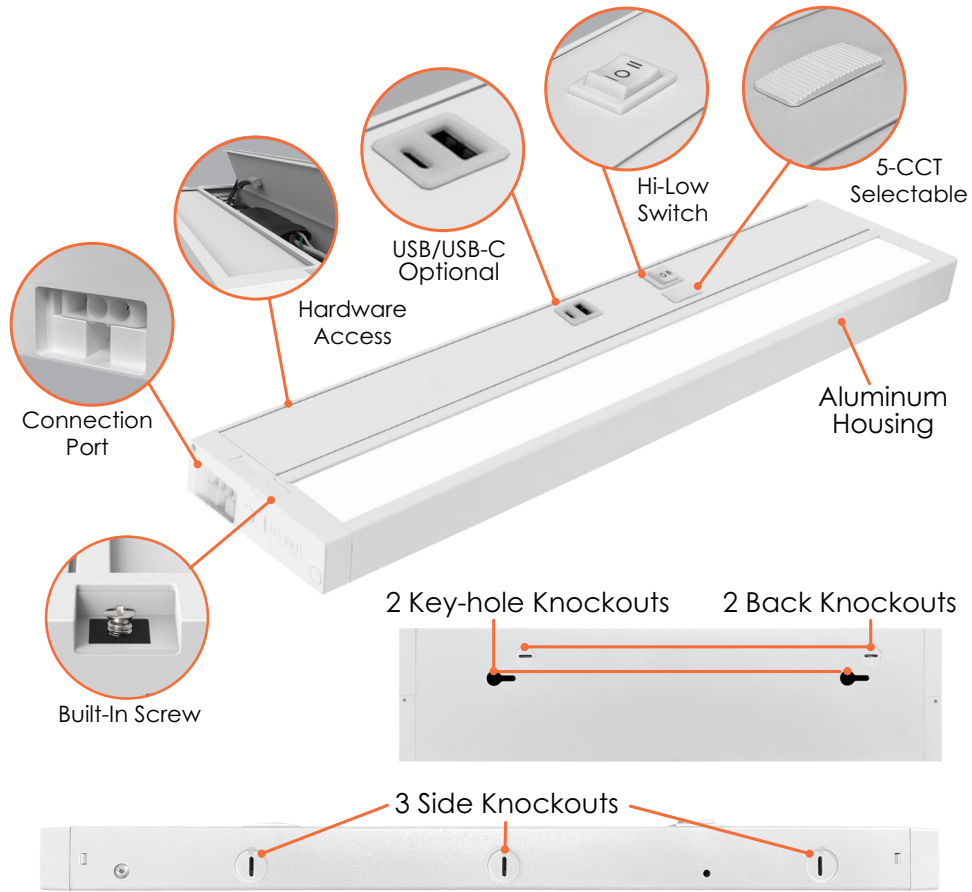

ARCY-Line: Under Cabinet Fixture Architectural Models

FEATURES