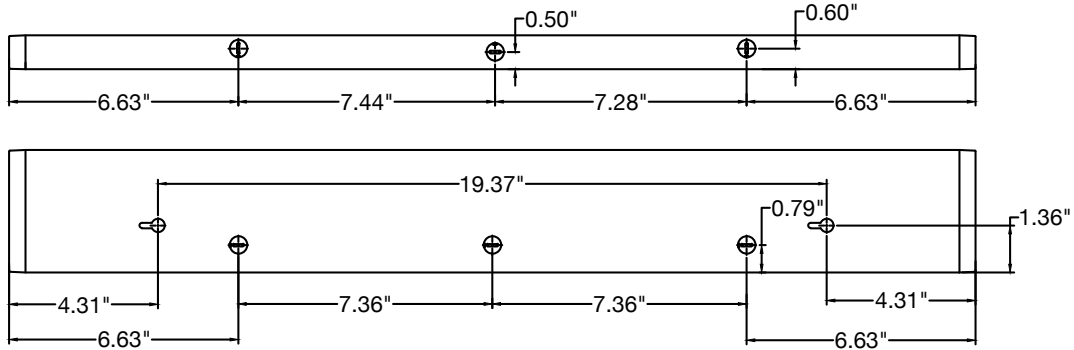

# KNOCKOUT DIMENSIONS - LED-UC & LED-UC-USB

11"

14"

22"

28"

33"

42"