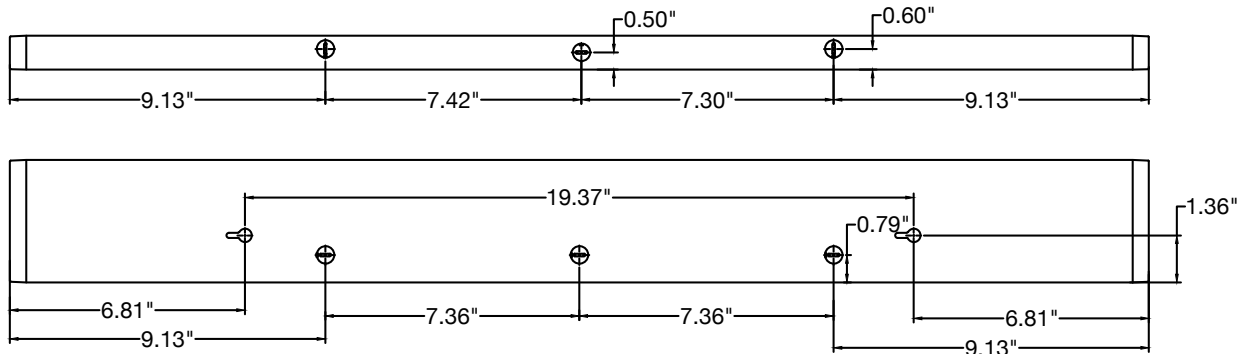

## DIMENSIONS

# KNOCKOUT DIMENSIONS - LED-UC & LED-UC-USB

11"

14"

22"

28"

33"

42"