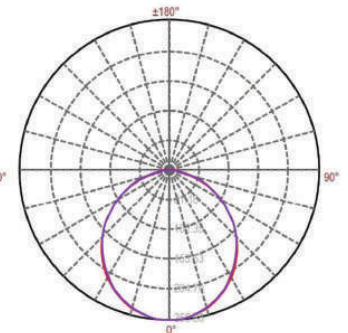

PHOTOMETRICS

Light Distribution

8 Inch

11 Inch

14 Inch

22 Inch

28 Inch

33 Inch

42 Inch

KNOCKOUT DIMENSIONS - LED-UC & LED-UC-USB

11"

14"

22"

28"

33"

42"