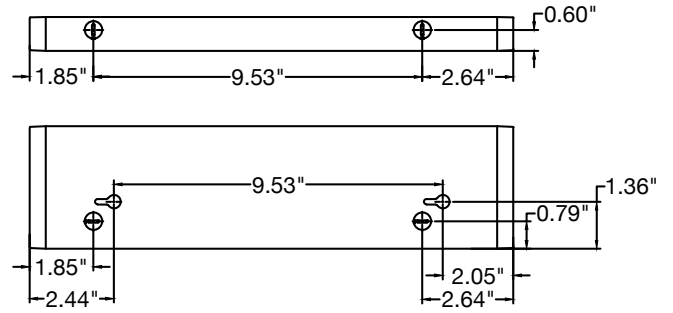

PHOTOMETRICS

Light Distribution

8 Inch

11 Inch

14 Inch

22 Inch

28 Inch

33 Inch

42 Inch

KNOCKOUT DIMENSIONS - LED-UC & LED-UC-USB

11"

14"

22"

28"

33"

42"