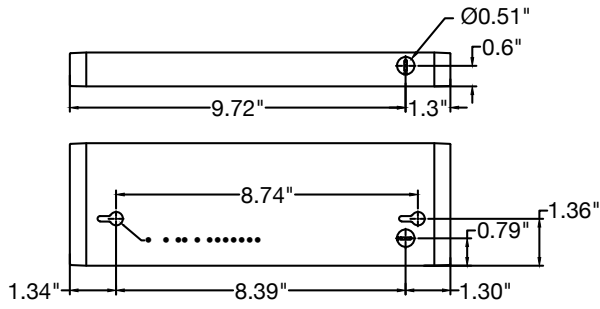

PHOTOMETRICS

Light Distribution

8 Inch

11 Inch

14 Inch

22 Inch

28 Inch

33 Inch

42 Inch

KNOCKOUT DIMENSIONS - LED-UC & LED-UC-USB

11"

14"

22"

28"

33"

42"