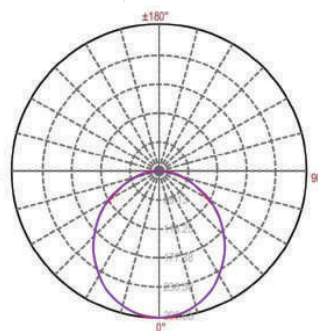

PHOTOMETRICS

Light Distribution

8 Inch

11 Inch

14 Inch

22 Inch

28 Inch

33 Inch

42 Inch

KNOCKOUT DIMENSIONS - LED-UC & LED-UC-USB

11"

14"

22"

28"

33"

42"