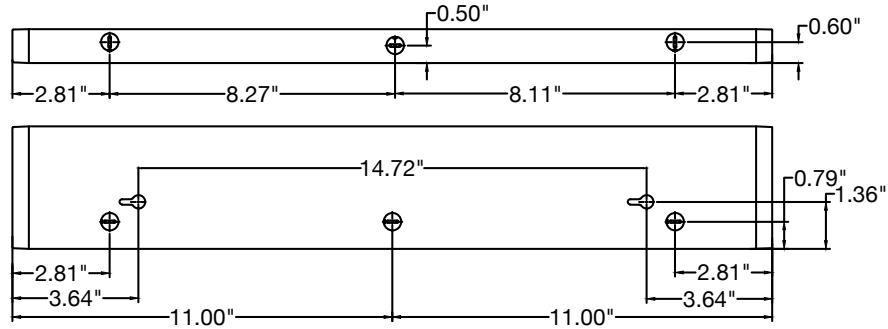

42 Inch

KNOCKOUT DIMENSIONS - LED-UC & LED-UC-USB

11"

14"

22"

28"

33"

42"