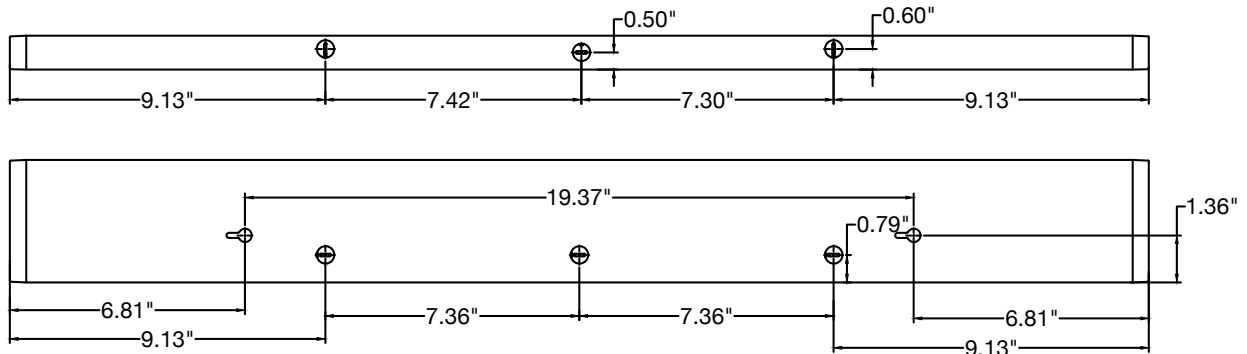

42 Inch

KNOCKOUT DIMENSIONS - LED-UC & LED-UC-USB

11"

14"

22"

28"

33"

42"