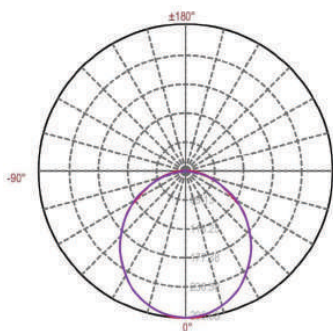

PHOTOMETRICS

Light Distribution

8 Inch

11 Inch

14 Inch

22 Inch

28 Inch

33 Inch

42 Inch

KNOCKOUT DIMENSIONS - LED-UC & LED-UC-USB

11"

14"

22"

28"

33"

42"