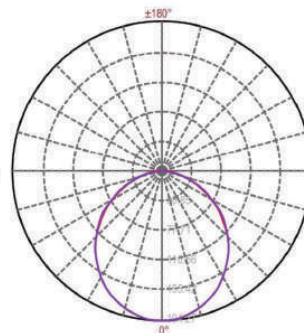

PHOTOMETRICS

Light Distribution

8 Inch

11 Inch

14 Inch

22 Inch

28 Inch

33 Inch

42 Inch

KNOCKOUT DIMENSIONS - LED-UC & LED-UC-USB

11"

14"

22"

28"

33"

42"