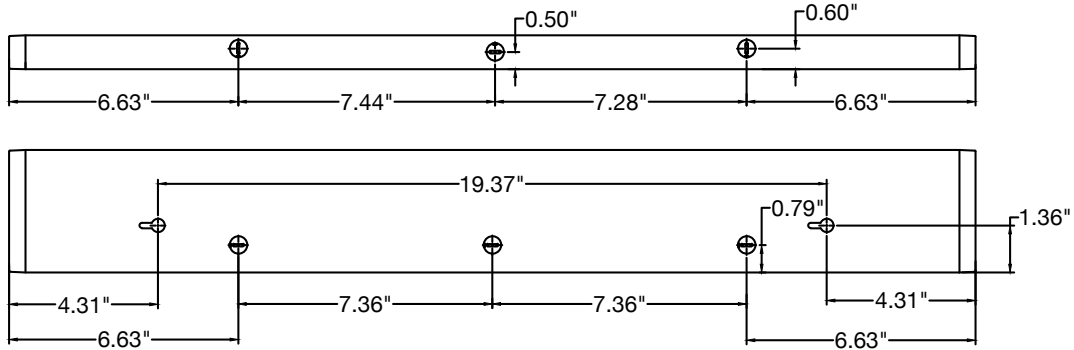

42 Inch

KNOCKOUT DIMENSIONS - LED-UC & LED-UC-USB

11"

14"

22"

28"

33"

42"