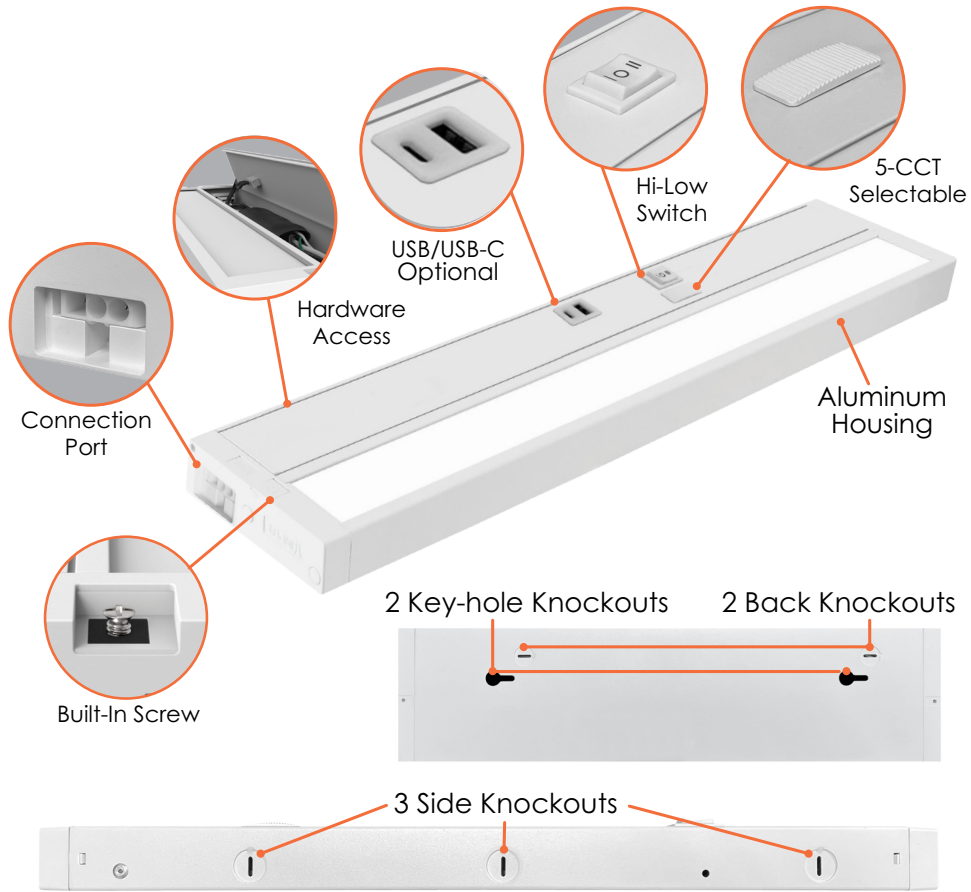

ARCY-Line: Under Cabinet Fixture Architectural Models

FEATURES