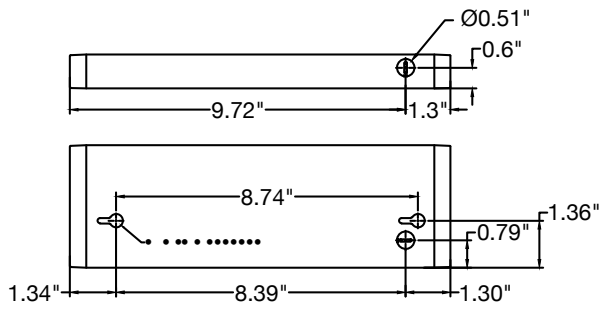

PHOTOMETRICS

Light Distribution

8 Inch

11 Inch

14 Inch

22 Inch

28 Inch

33 Inch

42 Inch

KNOCKOUT DIMENSIONS - LED-UC & LED-UC-USB

11"

14"

22"

28"

33"

42"