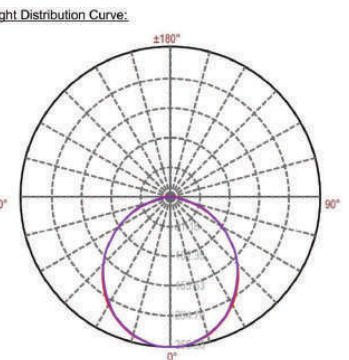

PHOTOMETRICS

Light Distribution

8 Inch

11 Inch

14 Inch

22 Inch

28 Inch

33 Inch

42 Inch

KNOCKOUT DIMENSIONS - LED-UC & LED-UC-USB

11"

14"

22"

28"

33"

42"