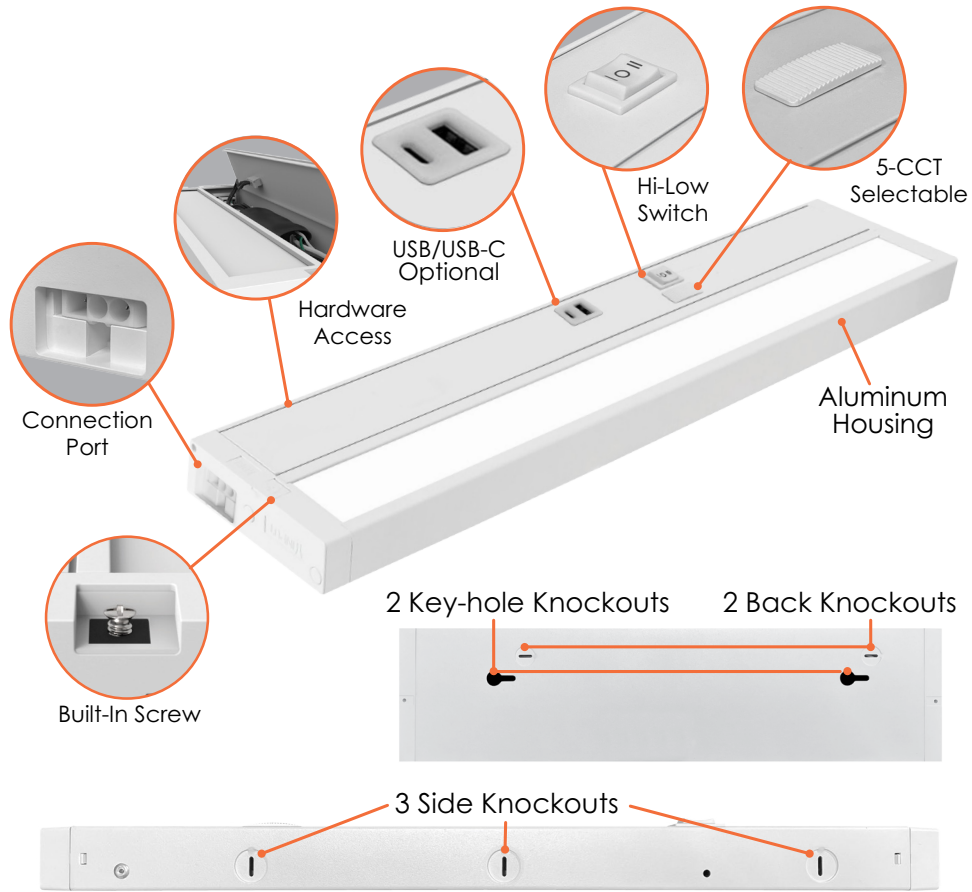

ARCY-Line: Under Cabinet Fixture Architectural Models

FEATURES