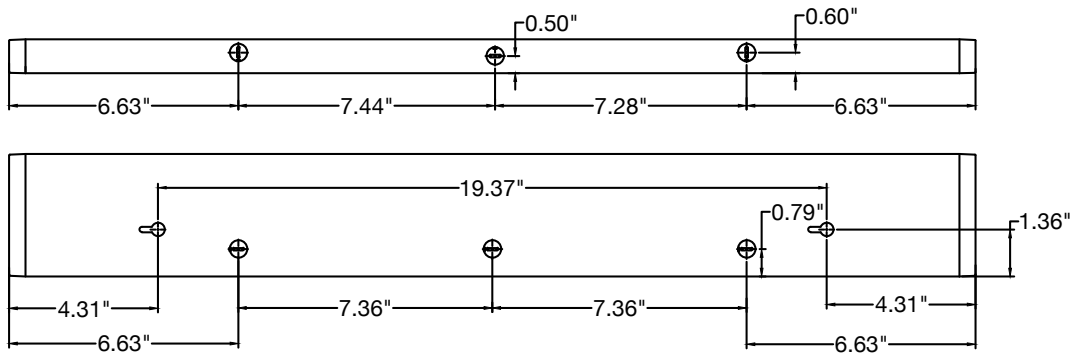

42 Inch

KNOCKOUT DIMENSIONS - LED-UC & LED-UC-USB

11"

14"

22"

28"

33"

42"