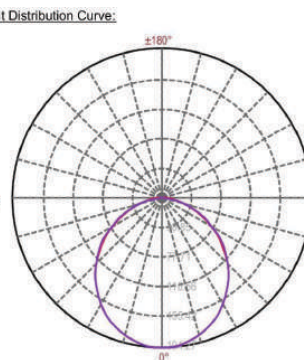

PHOTOMETRICS

Light Distribution

8 Inch

11 Inch

14 Inch

22 Inch

28 Inch

33 Inch

42 Inch

KNOCKOUT DIMENSIONS - LED-UC & LED-UC-USB

11"

14"

22"

28"

33"

42"