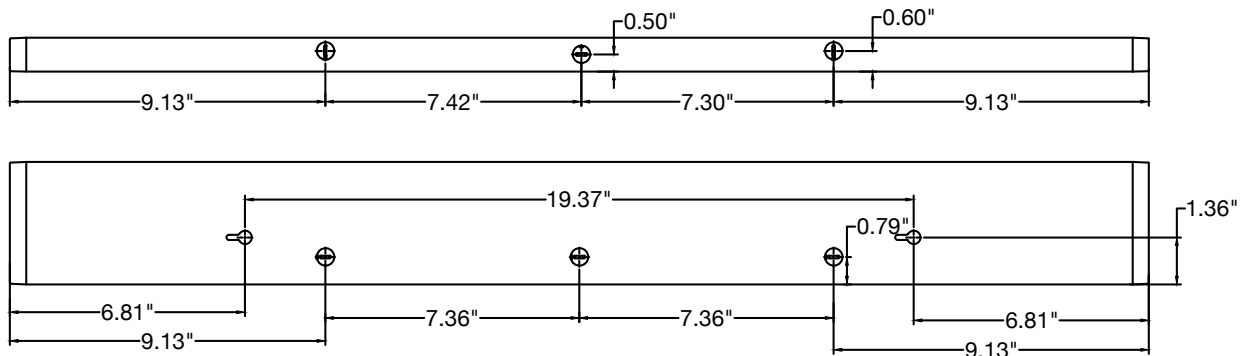

42 Inch

KNOCKOUT DIMENSIONS - LED-UC & LED-UC-USB

11"

14"

22"

28"

33"

42"