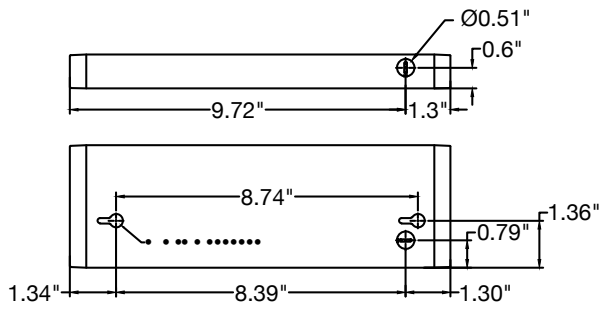

KNOCKOUT DIMENSIONS - LED-UC & LED-UC-USB

11"