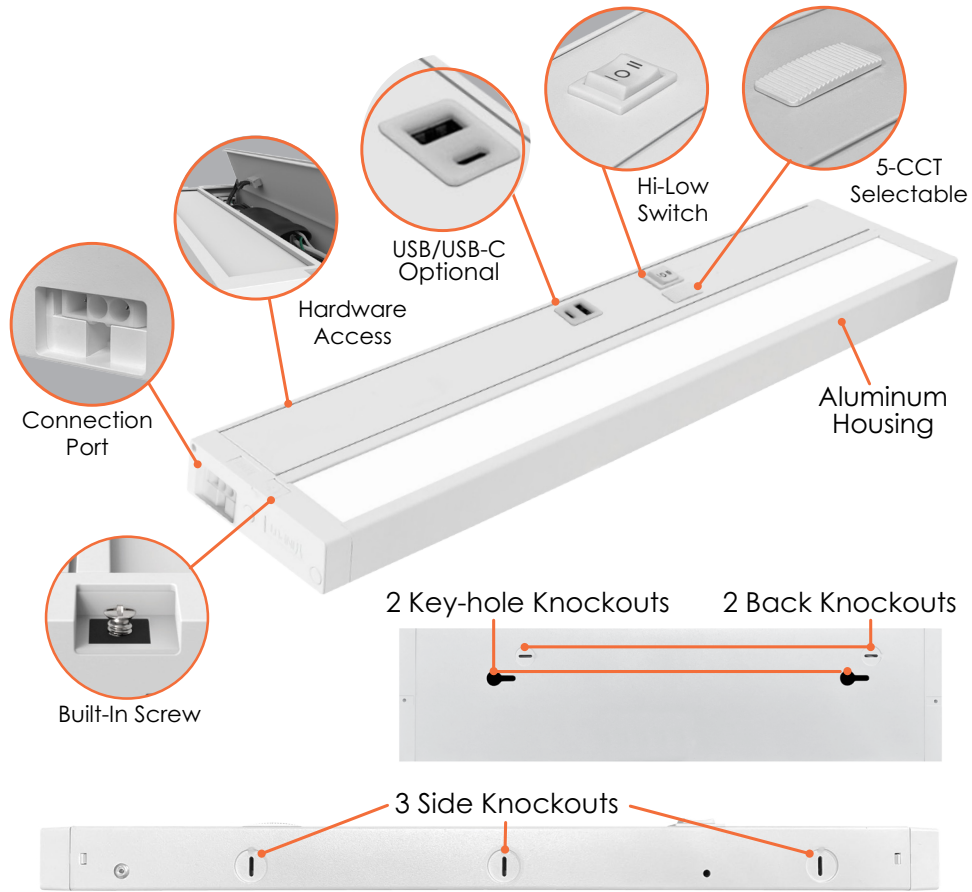

ARCY-Line: Under Cabinet Fixture Architectural Models

FEATURES