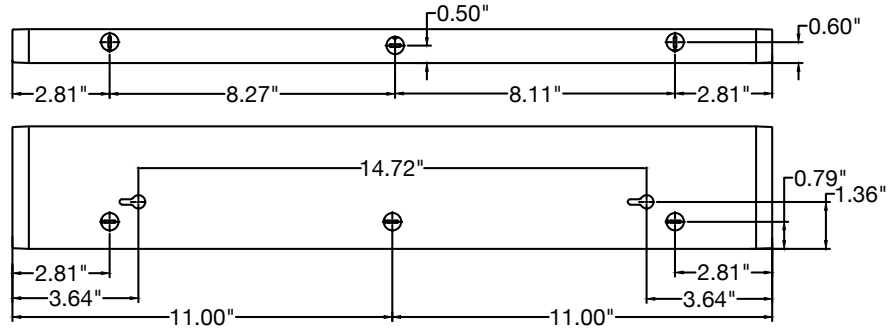

## DIMENSIONS

## PHOTOMETRICS

# KNOCKOUT DIMENSIONS - LED-UC & LED-UC-USB

11"

14"

22"

28"

33"

42"