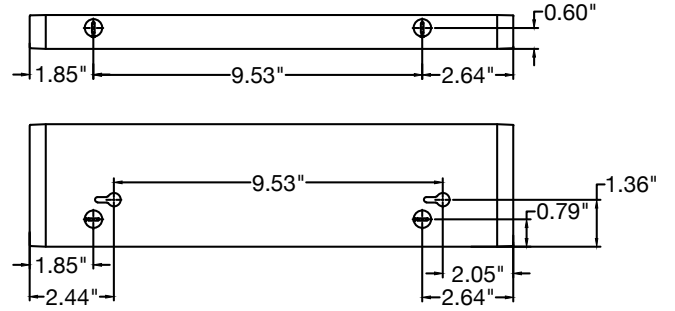

## DIMENSIONS

## PHOTOMETRICS

### Light Distribution

# KNOCKOUT DIMENSIONS - LED-UC & LED-UC-USB

11"

14"

22"

28"

33"

42"