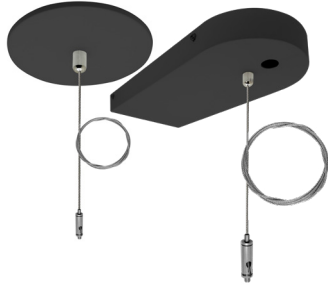

UDL-4XJ

UDL-4XJ-BL

SJT-18-5-6FT-WH
SJT-18-5-6FT-BL

UDL2-6FT-CPR-1WR-WH-EMB

UDL2-6FT-CPR-1WR-BL-EMB

UDL2-6FT-CPR-1WR-WH

UDL2-6FT-CPR-1WR-BL

Model	Voltage	Watts	Lumens	Color
LED-UDL2-2FT-3P25-5CCT-WH	120-277V	25/20/15w	125lm/w	50/40/35/30/27k
LED-UDL2-2FT-3P25-5CCT-BL	120-277V	25/20/15w	125lm/w	50/40/35/30/27k
LED-UDL2-4FT-3P50-5CCT-WH	120-277V	50/40/30w	125lm/w	50/40/35/30/27k
LED-UDL2-4FT-3P50-5CCT-BL	120-277V	50/40/30w	125lm/w	50/40/35/30/27k
LED-UDL2-8FT-3P100-5CCT-WH	120-277V	100/80/60w	125lm/w	50/40/35/30/27k
LED-UDL2-8FT-3P100-5CCT-BL	120-277V	100/80/60w	125lm/w	50/40/35/30/27k

CONNECTOR

Accessory	Description
UDL-J	Straight Joiner
UDL-4XJ	4-Way Joiner (White)
UDL-4XJ-BL	4-Way Joiner (Black)

5-WIRE POWER CABLES

Accessory	Description
SJT-18-5-6FT-WH	6' White 5-Wire Power Cord
SJT-18-5-6FT-BL	6' Black 5-Wire Power Cord