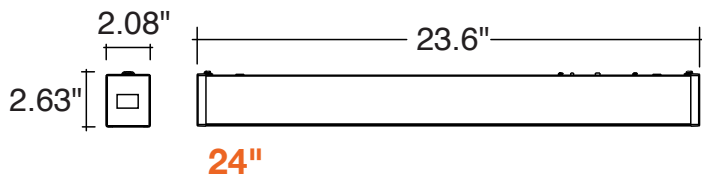

8FT-3P100 MODEL													
DOWNLIGHT ONLY FIXTURE		10% DOWNLIGHT & UP LIGHT FIXTURE				15% DOWNLIGHT & UP LIGHT FIXTURE				20% DOWNLIGHT & UP LIGHT FIXTURE			
DOWNLIGHT		DOWNLIGHT		UP LIGHT		DOWNLIGHT		UP LIGHT		DOWNLIGHT		UP LIGHT	
WATT	LUMENS	WATT	LUMENS	WATT	LUMENS	WATT	LUMENS	WATT	LUMENS	WATT	LUMENS	WATT	LUMENS
60	7,500	54	6,750	6	750	50	6,250	9	1,125	48	6,000	12	1,500
80	10,000	72	9,000	8	1,000	68	8,500	12	750	64	8,000	16	2,000
100	12,500	90	11,250	10	1,250	85	10,625	15	1,875	80	10,000	20	2,500

Lumen based off 4000K. Other CCT: +/- 5%

C-Line: Suspended Linear w/ Uplight

5-CCT + 3-Power Selectable

FEATURES

DIMENSIONS

C-Line: Suspended Linear w/ Uplight

5-CCT + 3-Power Selectable

UDL-J