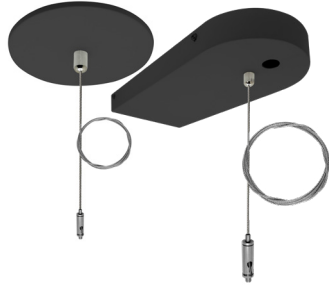

UDL-4XJ

UDL-4XJ-BL

SJT-18-5-6FT-WH
SJT-18-5-6FT-BL

UDL2-6FT-CPR-1WR-WH-EMB

UDL2-6FT-CPR-1WR-BL-EMB

UDL2-6FT-CPR-1WR-WH

UDL2-6FT-CPR-1WR-BL

Model	Voltage	Watts	Lumens	Color
LED-UDL2-2FT-3P25-5CCT-WH	120-277V	25/20/15w	125lm/w	50/40/35/30/27k
LED-UDL2-2FT-3P25-5CCT-BL	120-277V	25/20/15w	125lm/w	50/40/35/30/27k
LED-UDL2-4FT-3P50-5CCT-WH	120-277V	50/40/30w	125lm/w	50/40/35/30/27k
LED-UDL2-4FT-3P50-5CCT-BL	120-277V	50/40/30w	125lm/w	50/40/35/30/27k
LED-UDL2-8FT-3P100-5CCT-WH	120-277V	100/80/60w	125lm/w	50/40/35/30/27k
LED-UDL2-8FT-3P100-5CCT-BL	120-277V	100/80/60w	125lm/w	50/40/35/30/27k

CONNECTOR

Accessory	Description
UDL-J	Straight Joiner
UDL-4XJ	4-Way Joiner (White)
UDL-4XJ-BL	4-Way Joiner (Black)

5-WIRE POWER CABLES

Accessory	Description
SJT-18-5-6FT-WH	6' White 5-Wire Power Cord
SJT-18-5-6FT-BL	6' Black 5-Wire Power Cord