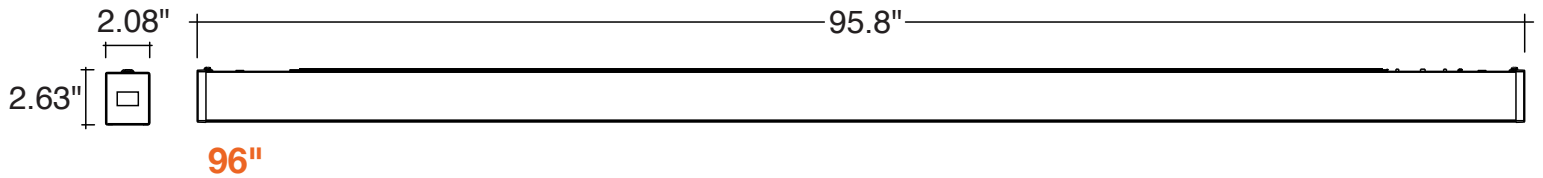

Lumen based off 4000K. Other CCT: +/- 5%

C-Line: Suspended Linear w/ Uplight

5-CCT + 3-Power Selectable

FEATURES

DIMENSIONS

C-Line: Suspended Linear w/ Uplight

5-CCT + 3-Power Selectable

UDL-J