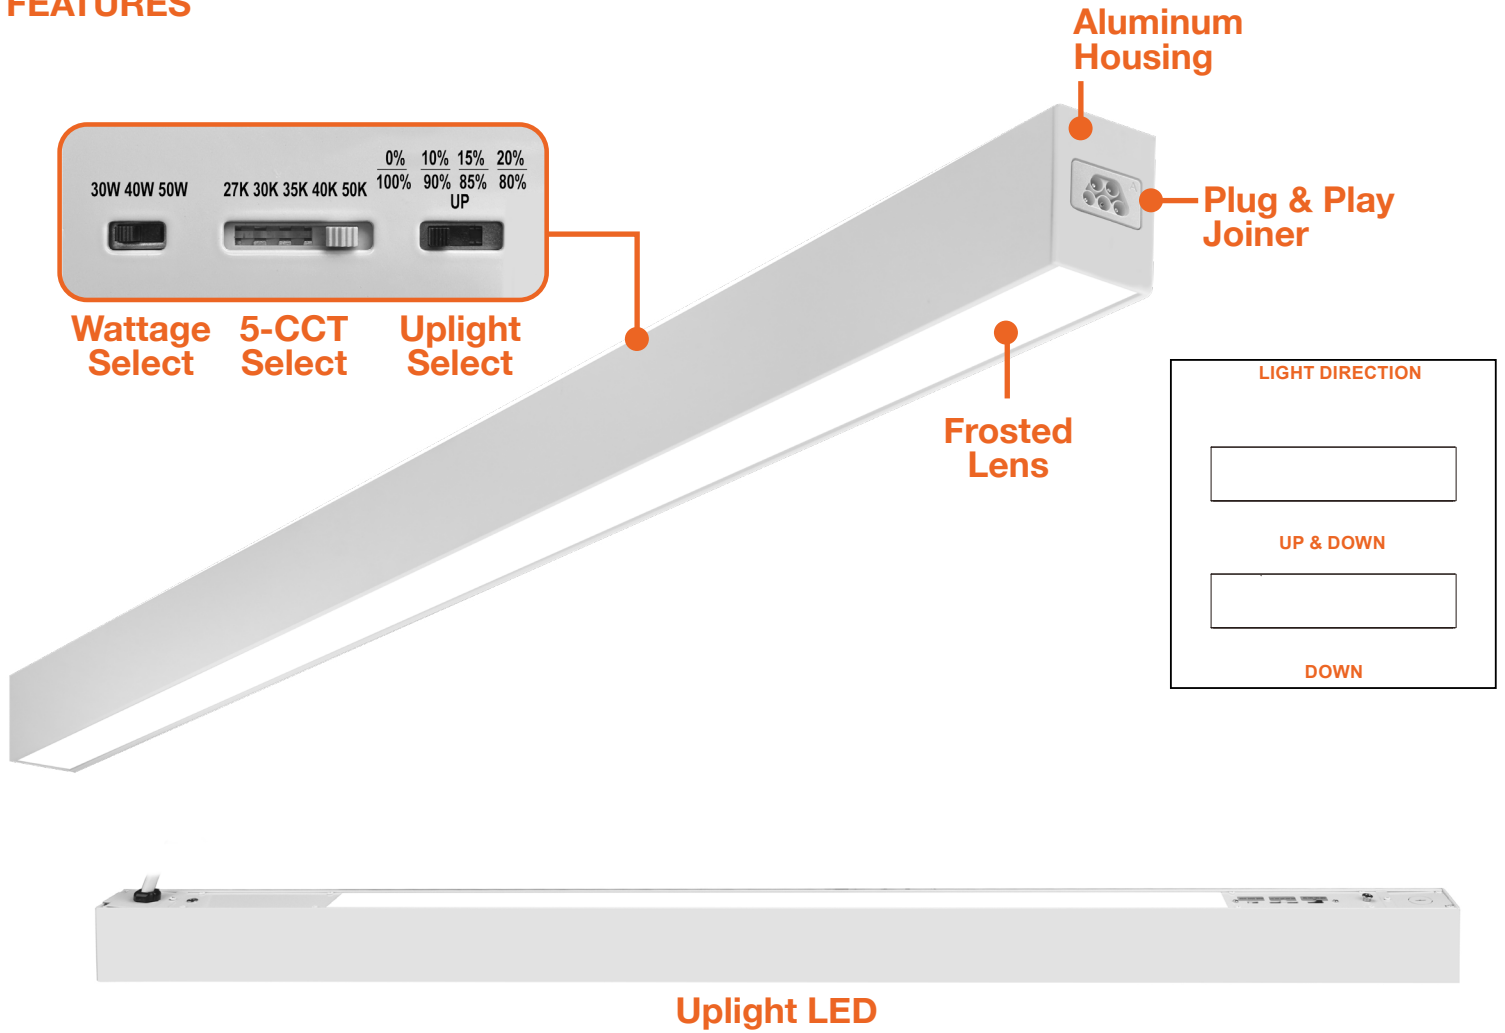

4FT-3P50 MODEL													
DOWNLIGHT ONLY FIXTURE		10% DOWNLIGHT & UP LIGHT FIXTURE				15% DOWNLIGHT & UP LIGHT FIXTURE				20% DOWNLIGHT & UP LIGHT FIXTURE			
DOWNLIGHT		DOWNLIGHT		UP LIGHT		DOWNLIGHT		UP LIGHT		DOWNLIGHT		UP LIGHT	
WATT	LUMENS	WATT	LUMENS	WATT	LUMENS	WATT	LUMENS	WATT	LUMENS	WATT	LUMENS	WATT	LUMENS
30	3,750	27	3,375	3	375	25	3,188	4.5	281	24	3,000	6	750
40	5,000	36	4,500	4	500	34	4,250	6	375	32	4,000	8	1,000
50	6,250	45	5,625	5	625	42.5	5,312	7.5	937	40	5,000	10	1,250

Lumen based off 4000K. Other CCT: +/- 5%

C-Line: Suspended Linear w/ Uplight

5-CCT + 3-Power Selectable

FEATURES

DIMENSIONS

C-Line: Suspended Linear w/ Uplight

5-CCT + 3-Power Selectable

UDL-J