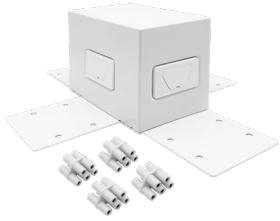

8FT-3P100 MODEL													
DOWNLIGHT ONLY FIXTURE		10% DOWNLIGHT & UP LIGHT FIXTURE				15% DOWNLIGHT & UP LIGHT FIXTURE				20% DOWNLIGHT & UP LIGHT FIXTURE			
DOWNLIGHT		DOWNLIGHT		UP LIGHT		DOWNLIGHT		UP LIGHT		DOWNLIGHT		UP LIGHT	
WATT	LUMENS	WATT	LUMENS	WATT	LUMENS	WATT	LUMENS	WATT	LUMENS	WATT	LUMENS	WATT	LUMENS
60	7,500	54	6,750	6	750	50	6,250	9	1,125	48	6,000	12	1,500
80	10,000	72	9,000	8	1,000	68	8,500	12	750	64	8,000	16	2,000
100	12,500	90	11,250	10	1,250	85	10,625	15	1,875	80	10,000	20	2,500

Lumen based off 4000K. Other CCT: +/- 5%

C-Line: Suspended Linear w/ Uplight

5-CCT + 3-Power Selectable

FEATURES

DIMENSIONS

C-Line: Suspended Linear w/ Uplight

5-CCT + 3-Power Selectable

UDL-J