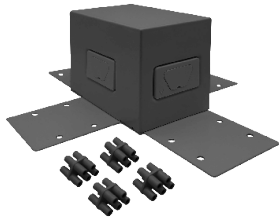

UDL-4XJ-BL