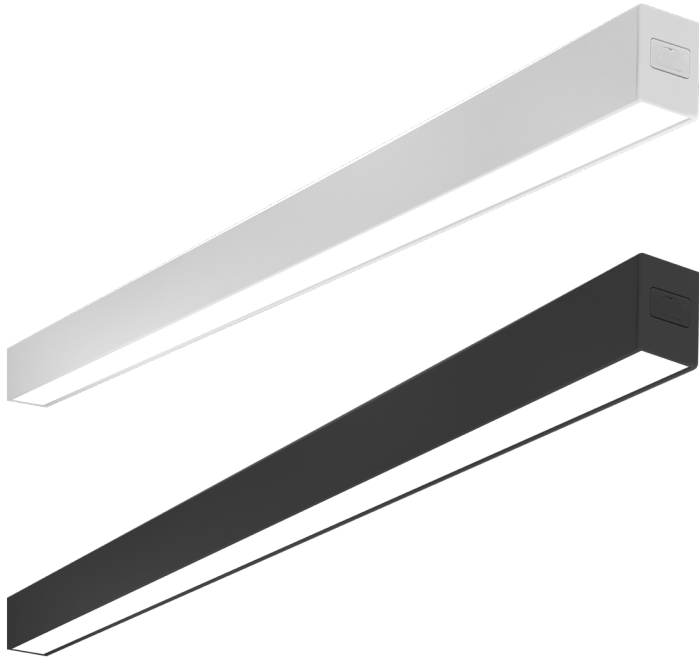

C-Line: Suspended Linear w/ Uplight

5-CCT + 3-Power Selectable

WATT	LUMENS	WATT	LUMENS	WATT	LUMENS
15	1,875	30	3,750	60	7,500
20	2,500	40	5,000	80	10,000
25	3,125	50	6,250	100	12,500

Detail Specifications:

- Finish: White or Black
- IP Rating: Damp Location
- Beam Angle: 110°
- Chip: SMD 2835, R9 >50, CRI >80
- Operating Temperature: -4° - 122° F
- Lens: Acrylic Frosted Lens Standard: efficiently emits the light through a high-quality acrylic lens, spreading it evenly and without causing glare
- Average life (L70) of 50,000 hours

Applications:

- Stairwell & Hallways
- Utility & Storage
- Garage Structures
- Office and Meeting Rooms
- Retail
- Commercial and Industrial

Product Information:

- Construction: aluminum housing with frosted lens
- Selectable Up Light: 20/15/10/0%
- Up Light reduces the wattage of downlight (see chart below)
- Linkable connector for straight or 4-way available
- Does not require wiring, plug-and-play connectors
- Finished with corrosion free powder coating
- Select-n-Switch Technology: 5-CCT + 3-Power Selectable