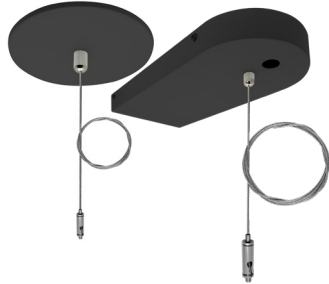

UDL-4XJ

UDL-4XJ-BL

SJT-18-5-6FT-WH
SJT-18-5-6FT-BL

UDL2-6FT-CPR-1WR-WH-EMB

UDL2-6FT-CPR-1WR-BL-EMB

UDL2-6FT-CPR-1WR-WH

UDL2-6FT-CPR-1WR-BL

Model	Voltage	Watts	Lumens	Color
LED-UDL2-2FT-3P25-5CCT-WH	120-277V	25/20/15w	125lm/w	50/40/35/30/27k
LED-UDL2-2FT-3P25-5CCT-BL	120-277V	25/20/15w	125lm/w	50/40/35/30/27k
LED-UDL2-4FT-3P50-5CCT-WH	120-277V	50/40/30w	125lm/w	50/40/35/30/27k
LED-UDL2-4FT-3P50-5CCT-BL	120-277V	50/40/30w	125lm/w	50/40/35/30/27k
LED-UDL2-8FT-3P100-5CCT-WH	120-277V	100/80/60w	125lm/w	50/40/35/30/27k
LED-UDL2-8FT-3P100-5CCT-BL	120-277V	100/80/60w	125lm/w	50/40/35/30/27k

CONNECTOR

Accessory	Description
UDL-J	Straight Joiner
UDL-4XJ	4-Way Joiner (White)
UDL-4XJ-BL	4-Way Joiner (Black)

5-WIRE POWER CABLES

Accessory	Description
SJT-18-5-6FT-WH	6' White 5-Wire Power Cord
SJT-18-5-6FT-BL	6' Black 5-Wire Power Cord