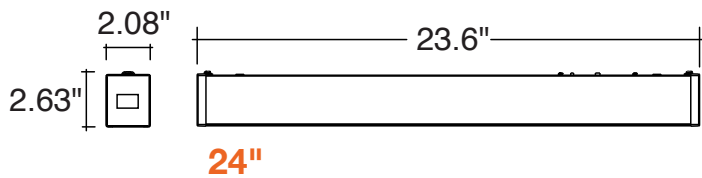

8FT-3P100 MODEL													
DOWNLIGHT ONLY FIXTURE		10% DOWNLIGHT & UP LIGHT FIXTURE				15% DOWNLIGHT & UP LIGHT FIXTURE				20% DOWNLIGHT & UP LIGHT FIXTURE			
DOWNLIGHT		DOWNLIGHT		UP LIGHT		DOWNLIGHT		UP LIGHT		DOWNLIGHT		UP LIGHT	
WATT	LUMENS	WATT	LUMENS	WATT	LUMENS	WATT	LUMENS	WATT	LUMENS	WATT	LUMENS	WATT	LUMENS
60	7,500	54	6,750	6	750	50	6,250	9	1,125	48	6,000	12	1,500
80	10,000	72	9,000	8	1,000	68	8,500	12	750	64	8,000	16	2,000
100	12,500	90	11,250	10	1,250	85	10,625	15	1,875	80	10,000	20	2,500

Lumen based off 4000K. Other CCT: +/- 5%

C-Line: Suspended Linear w/ Uplight

5-CCT + 3-Power Selectable

FEATURES

DIMENSIONS

C-Line: Suspended Linear w/ Uplight

5-CCT + 3-Power Selectable

UDL-J