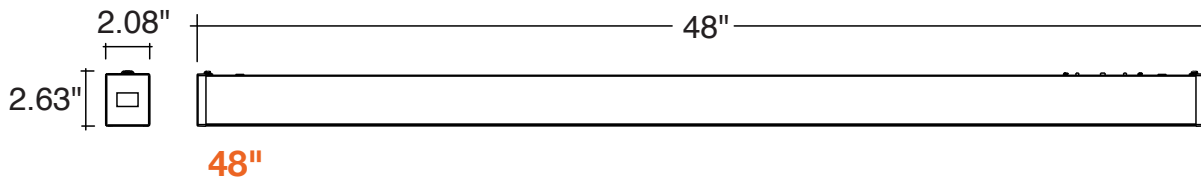

Lumen based off 4000K. Other CCT: +/- 5%

C-Line: Suspended Linear w/ Uplight

5-CCT + 3-Power Selectable

FEATURES

DIMENSIONS

C-Line: Suspended Linear w/ Uplight

5-CCT + 3-Power Selectable

UDL-J