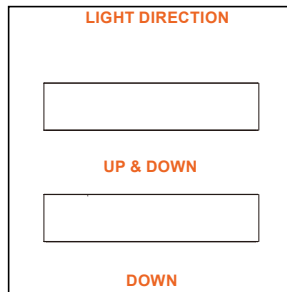

C-Line: Suspended Linear w/ Uplight

5-CCT + 3-Power Selectable

WATT	LUMENS	WATT	LUMENS	WATT	LUMENS
15	1,875	30	3,750	60	7,500
20	2,500	40	5,000	80	10,000
25	3,125	50	6,250	100	12,500

Detail Specifications:

- Finish: White or Black
- IP Rating: Damp Location
- Beam Angle: 110°
- Chip: SMD 2835, R9 >50, CRI >80
- Operating Temperature: -4° - 122° F
- Lens: Acrylic Frosted Lens Standard: efficiently emits the light through a high-quality acrylic lens, spreading it evenly and without causing glare
- Average life (L70) of 50,000 hours

Applications:

- Stairwell & Hallways
- Utility & Storage
- Garage Structures
- Office and Meeting Rooms
- Retail
- Commercial and Industrial

Product Information:

- Construction: aluminum housing with frosted lens
- Selectable Up Light: 20/15/10/0%
- Up Light reduces the wattage of downlight (see chart below)
- Linkable connector for straight or 4-way available
- Does not require wiring, plug-and-play connectors
- Finished with corrosion free powder coating
- Select-n-Switch Technology: 5-CCT + 3-Power Selectable

Driver Options:

- Max Run: 600W off one power feed
- UNV: 100-277V, 0-10V Dimmable
- THD: <20% (+/-5% tolerance), PF >0.9, 50/60Hz
- 5-Power Selectable
- Flicker Free

Mounting & Installation:

- Canopy suspension kits available
- Optional joiners available to link fixtures

Certifications:

- UL Listed for USA and CA
- Approved for CA T24
- 5 Year Limited Warranty
- FCC CFR 47, GCC Part 15, Subpart B:2017

Series	Length & Wattage	CCT	Finish
LED-UDL2 -		- 5CCT -	
Architectural	2FT-3P25	50/40/35	WH
Linear	4FT-3P50	30/27K	BL
	50/40/30W		Black
	8FT-3P100		
	100/80/60W		

Optional Accessories (Order Separately)

Connector	5-Wire Power Cables	Suspension Canopy Kits	Emergency Canopy Kits
UDL-J Straight Joiner	SJT-18-5-6FT-WH White 5-Wire Power Cord	UDL2-6FT-CPR-1WR-WH 6' Canopy Kit White	UDL2-6FT-CPR-1WR-WH-EMB 6' Canopy Kit White w/ EMB & 6' SJT Cord
UDL-4XJ 4-Way Joiner	SJT-18-5-6FT-BL Black 5-Wire Power Cord	UDL2-6FT-CPR-1WR-BL 6' Canopy Kit Black	UDL2-6FT-CPR-1WR-BL-EMB 6' Canopy Kit Black w/ EMB & 6' SJT Cord
UDL-4XJ-BL Black 4-Way Joiner