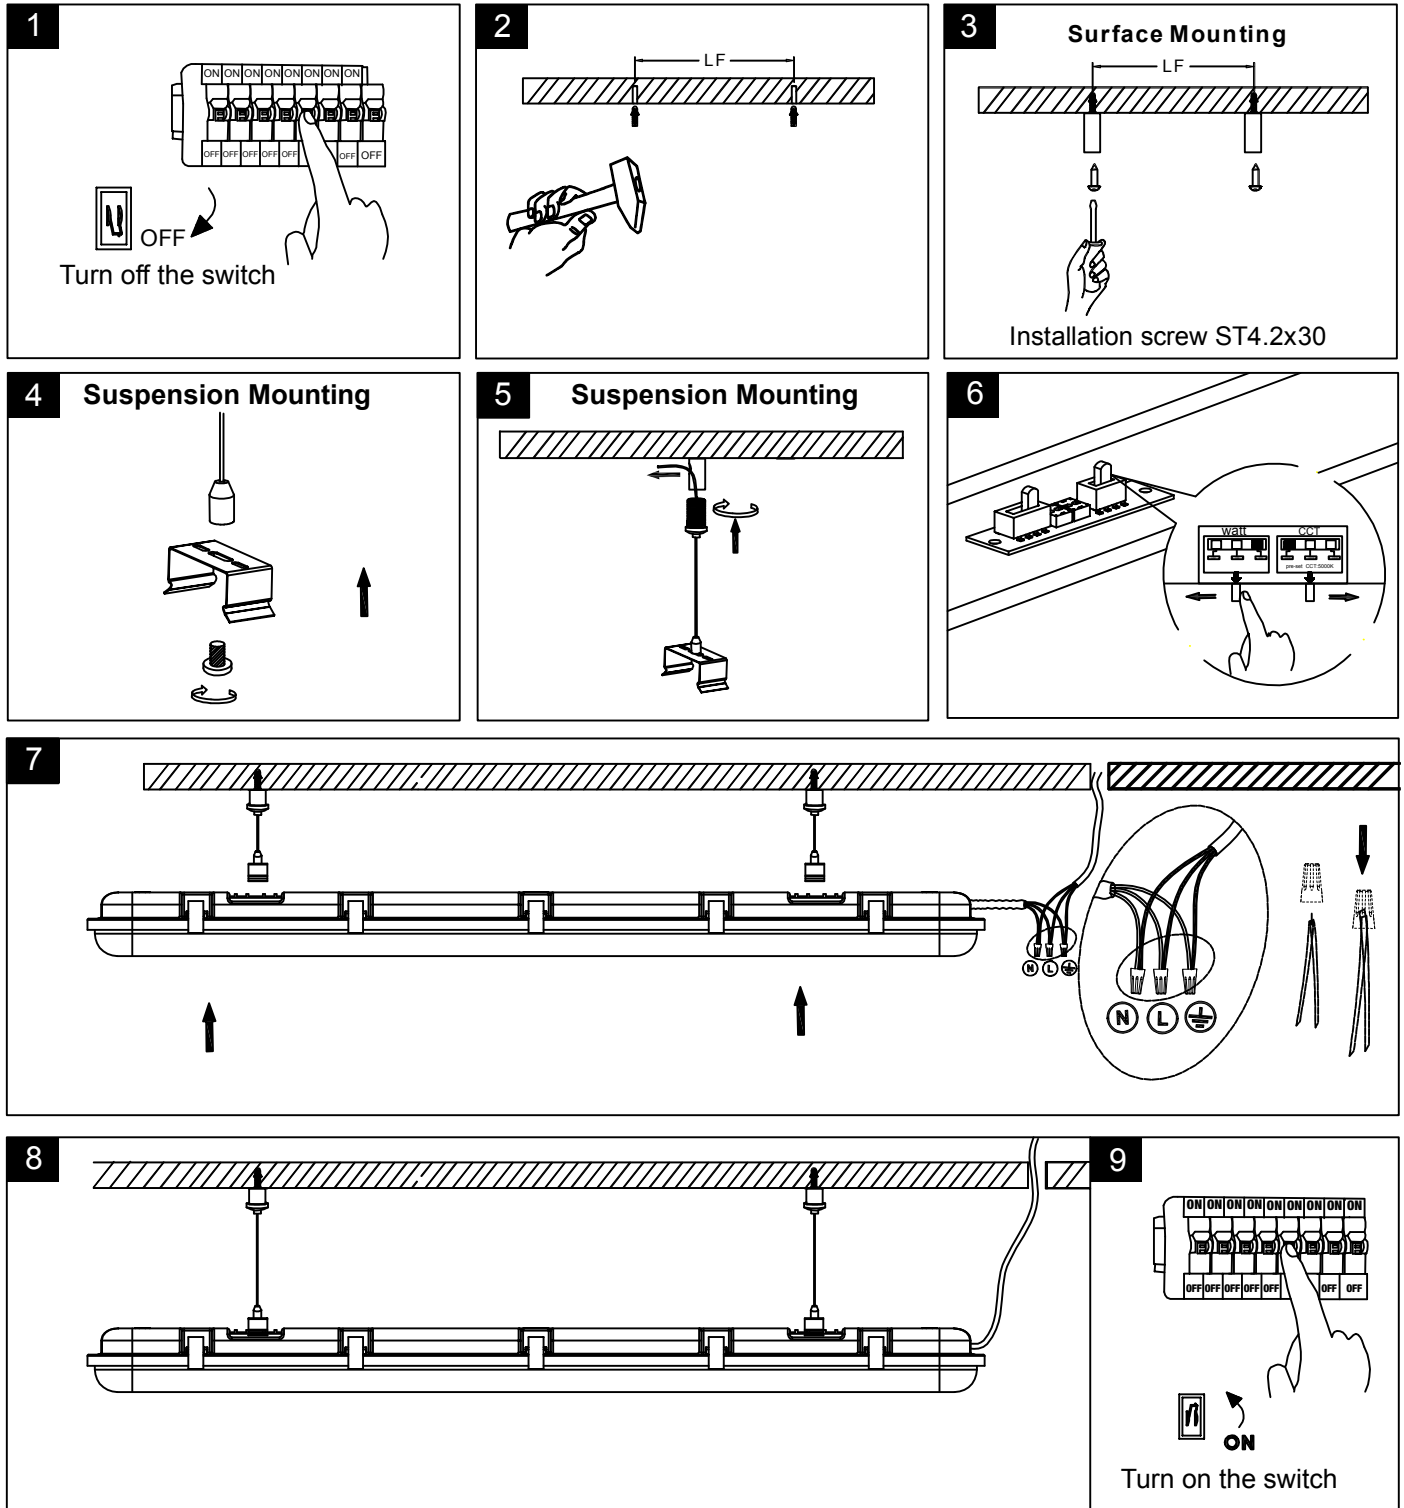

LED Vapor Tight Instructions

Model No.:LED-VPT-2FT-3M25-CTRI • LED-VPT-4FT-3M50-CTRI • LED-VPT-4FT-3M80-CTRI • LED-VPT-8FT-3M100-CTRI

Safety Notice

1. Please check and ensure the products have not in damage before use, if there any breakage please do not install and use.
2. Please keep the kids far away from the product and don't let them touch any live parts.
3. Please keep packing materials far away from kids when playing, to prevent kids careless putting packing material on their head or directly inhaling, swallowing, causing suffocation.
4. The installation of the product must be certified by professional electrician.
5. Forbid covering anything on product.
6. To ensure that the power cord has enough length and do not be subjected to tension or tangential force, avoid too much tension and power cord ties when mounting connection of light fittings.
7. To protect the eyes from LED light damage please avoid long time looking straight into the LED light-emitting surface.
8. Please be sure power is off before clean light fitting, use dry cloth to clean.