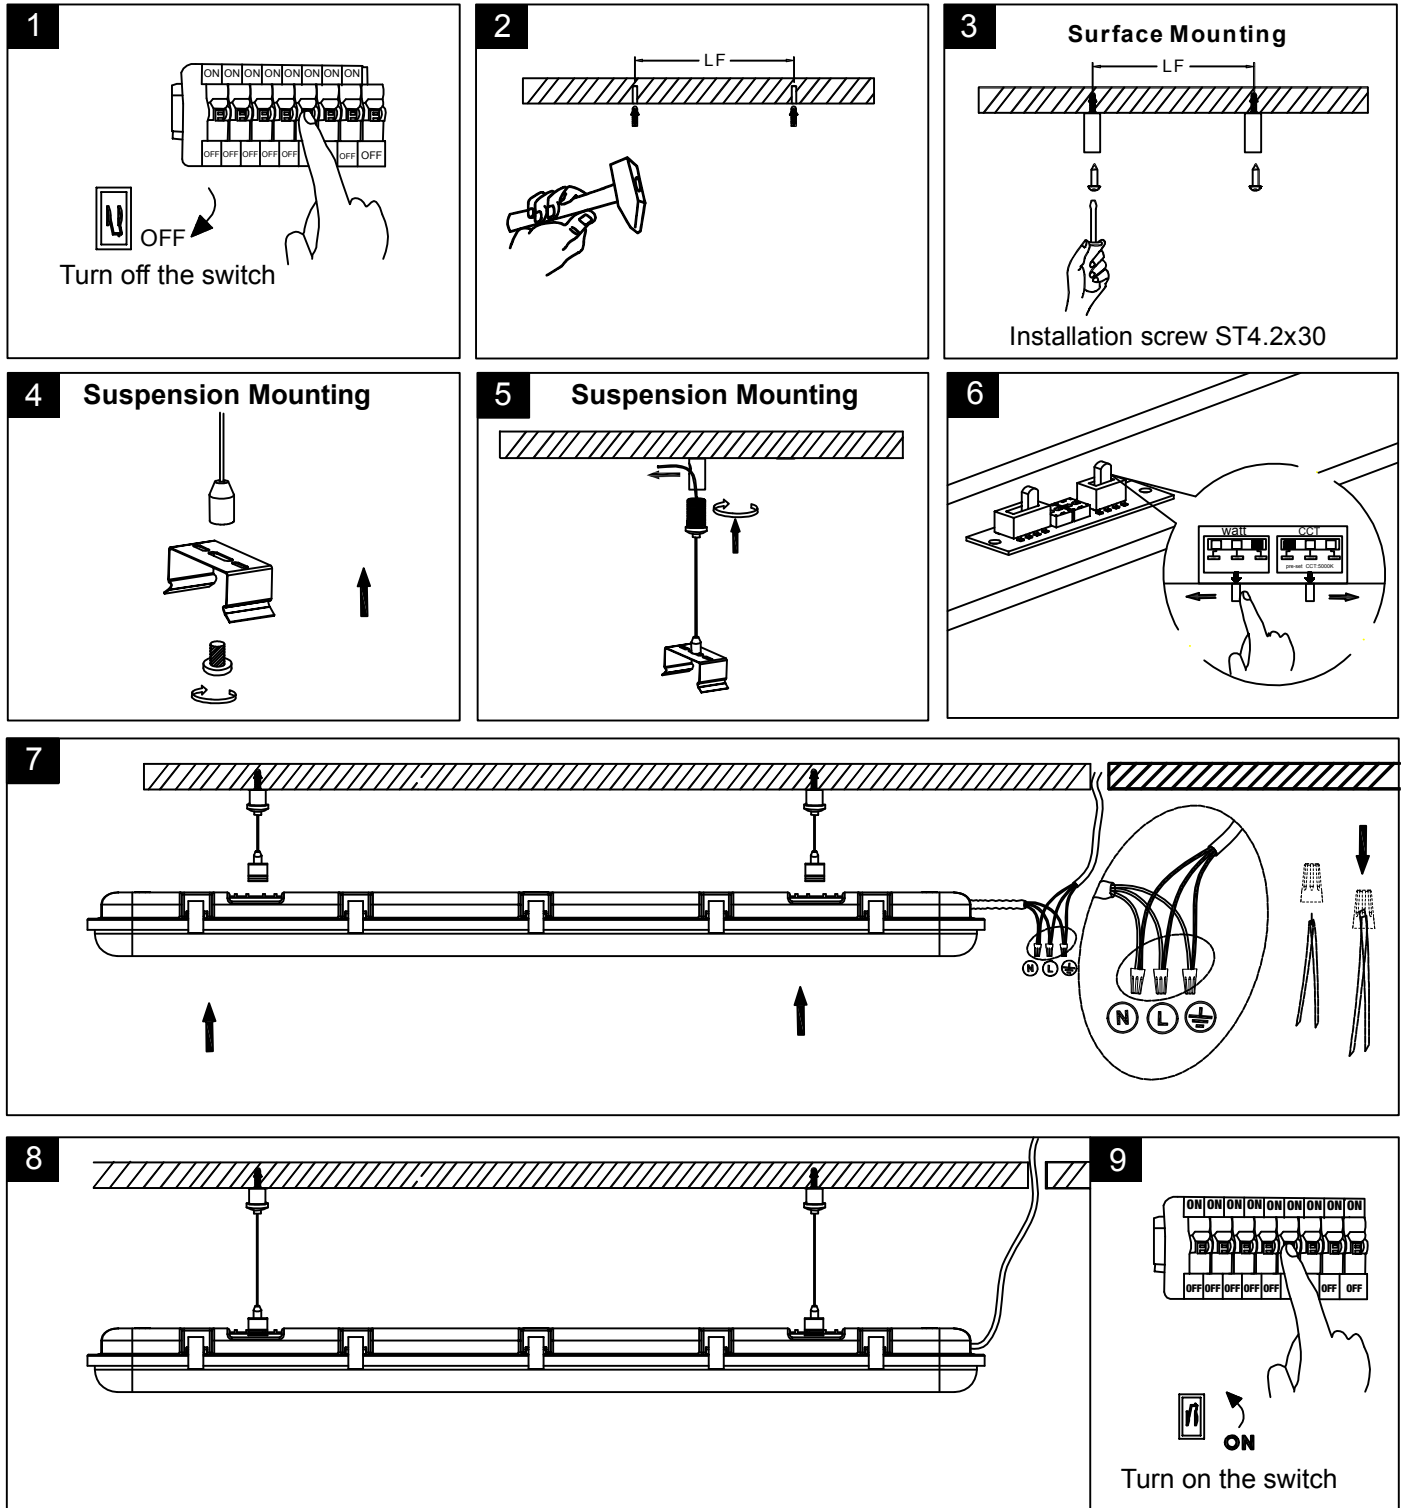

LED Vapor Tight Instructions

Model No.:LED-VPT-2FT-3M25-CTRI • LED-VPT-4FT-3M50-CTRI • LED-VPT-4FT-3M80-CTRI • LED-VPT-8FT-3M100-CTRI

Safety Notice

1. Please check and ensure the products have not in damage before use, if there any breakage please do not install and use.
2. Please keep the kids far away from the product and don't let them touch any live parts.
3. Please keep packing materials far away from kids when playing, to prevent kids careless putting packing material on their head or directly inhaling, swallowing, causing suffocation.
4. The installation of the product must be certified by professional electrician.
5. Forbid covering anything on product.
6. To ensure that the power cord has enough length and do not be subjected to tension or tangential force, avoid too much tension and power cord ties when mounting connection of light fittings.
7. To protect the eyes from LED light damage please avoid long time looking straight into the LED light-emitting surface.
8. Please be sure power is off before clean light fitting, use dry cloth to clean.