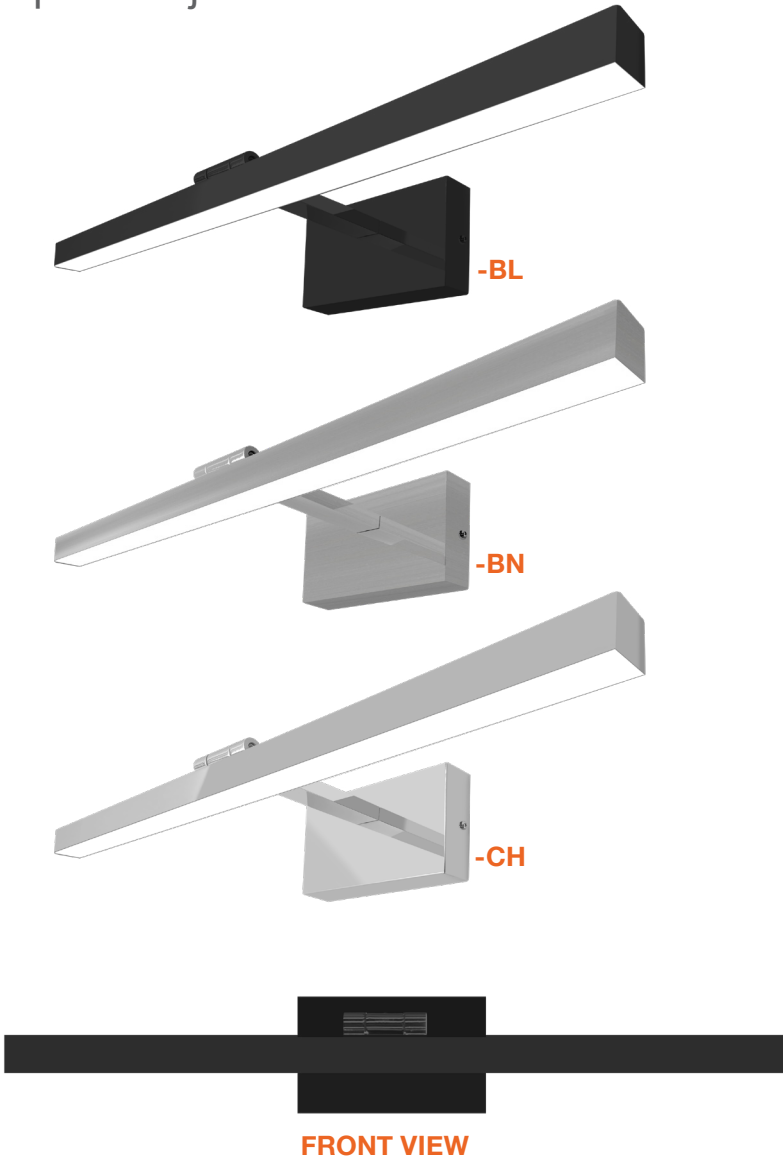

# Vanity Fixtures

## Square Adjustable Swivel

### Detail Specifications:

- Power: 21W
- Lumens: 2,700
- Finishes: Black, Brushed Nickel, Chrome
- IP Rating: IP54 Damp Location
- Beam Angle: 100°
- Chip: SMD 2835, R9 >50, CRI >90
- Operating Temperature: -40° - 114° F
- Lens: Frosted Acrylic, non-yellowing
- Average life (L70) of 50,000 hours

### Product Information:

- Available in 23.6" length
- Adjustable Angle: Lens swivels up and down
- Wide j-box for easier installation in retrofit and new construction applications
- Select-n-Switch Technology: 5-CCT Selectable