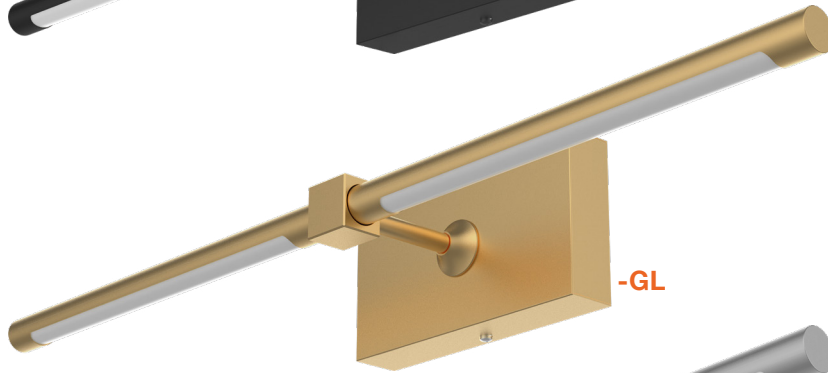

Vanity Fixtures

Contemporary Round

FRONT VIEW

Detail Specification:

- Power: 21W
- Lumens: 2,700
- Finishes: Black, Brushed Nickel, Gold
- IP Rating: IP54 Damp Location
- Beam Angle: 100°
- Chip: SMD 2835, R9 >50, CRI >90
- Operating Temperature: -40° - 114° F
- Lens: Frosted Acrylic, non-yellowing
- Average life (L70) of 50,000 hours

Applications:

- Bathrooms & Lavatories
- Hallways & Corridors
- Artwork, Museums
- Residential & Multifamily
- Education, Healthcare, Retail, Hospitality

Product Information:

- Available in 28.5" length
- Contemporary round downlight only
- Wide j-box for easier installation in retrofit and new construction applications
- Select-n-Switch Technology: 5-CCT Selectable

Brushed Nickel

LED-VT-CRD-29-21W-5CCT-GL

Gold

Vanity Fixtures

Contemporary Round

FEATURES

DIMENSIONS