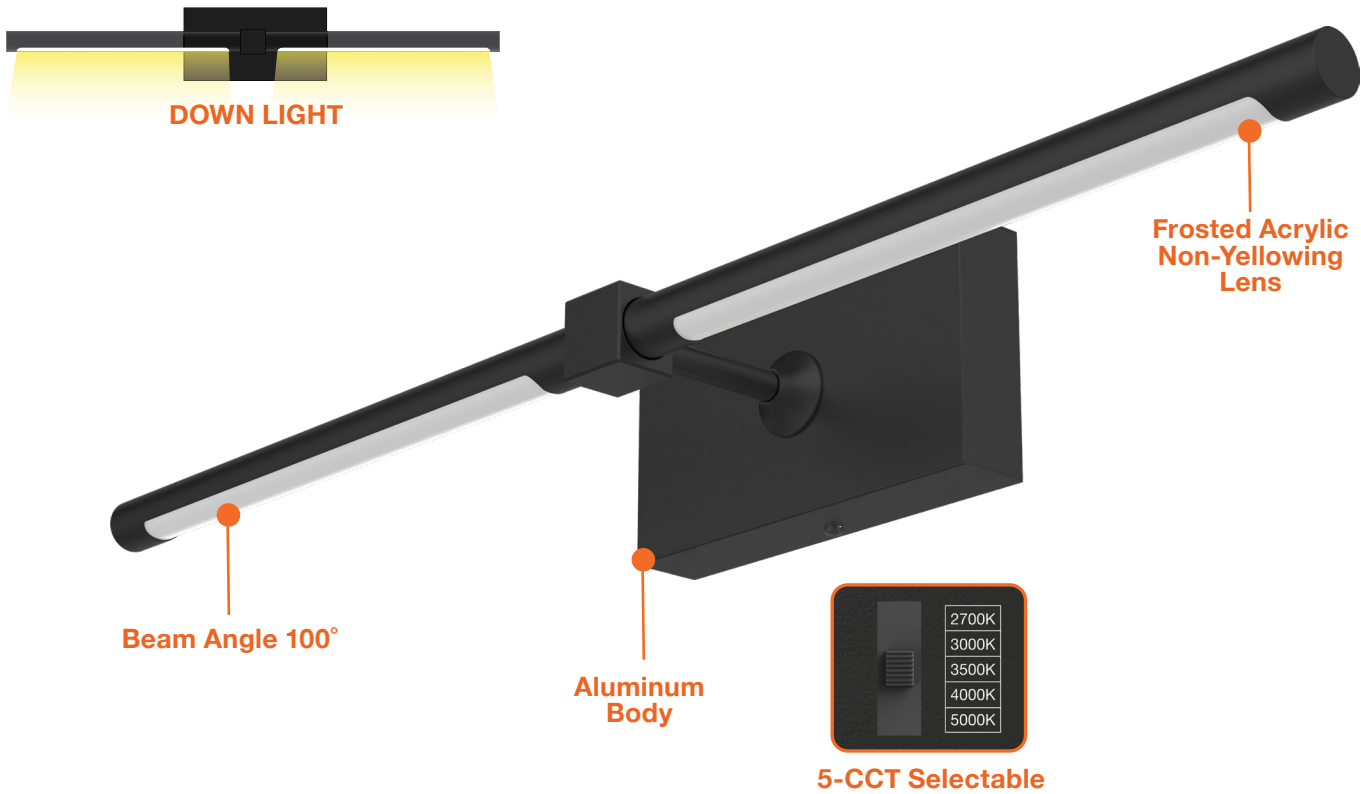

Vanity Fixtures

Contemporary Round

FRONT VIEW

Detail Specification:

- Power: 21W
- Lumens: 2,700
- Finishes: Black, Brushed Nickel, Gold
- IP Rating: IP54 Damp Location
- Beam Angle: 100°
- Chip: SMD 2835, R9 >50, CRI >90
- Operating Temperature: -40° - 114° F
- Lens: Frosted Acrylic, non-yellowing
- Average life (L70) of 50,000 hours

Applications:

- Bathrooms & Lavatories
- Hallways & Corridors
- Artwork, Museums
- Residential & Multifamily
- Education, Healthcare, Retail, Hospitality

Product Information:

- Available in 28.5" length
- Contemporary round downlight only
- Wide j-box for easier installation in retrofit and new construction applications
- Select-n-Switch Technology: 5-CCT Selectable

Brushed Nickel

LED-VT-CRD-29-21W-5CCT-GL

Gold

Vanity Fixtures

Contemporary Round

FEATURES

DIMENSIONS