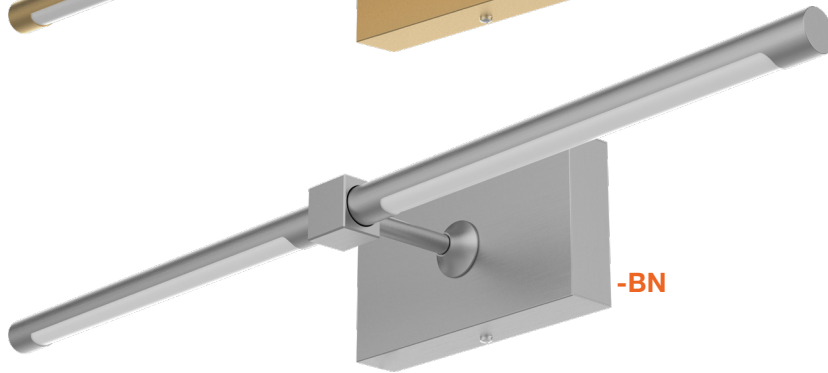

Vanity Fixtures

Contemporary Round

FRONT VIEW

Detail Specification:

- Power: 21W
- Lumens: 2,700
- Finishes: Black, Brushed Nickel, Gold
- IP Rating: IP54 Damp Location
- Beam Angle: 100°
- Chip: SMD 2835, R9 >50, CRI >90
- Operating Temperature: -40° - 114° F
- Lens: Frosted Acrylic, non-yellowing
- Average life (L70) of 50,000 hours

Applications:

- Bathrooms & Lavatories
- Hallways & Corridors
- Artwork, Museums
- Residential & Multifamily
- Education, Healthcare, Retail, Hospitality

Product Information:

- Available in 28.5" length
- Contemporary round downlight only
- Wide j-box for easier installation in retrofit and new construction applications
- Select-n-Switch Technology: 5-CCT Selectable

Brushed Nickel

LED-VT-CRD-29-21W-5CCT-GL

Gold

Vanity Fixtures

Contemporary Round

FEATURES

DIMENSIONS