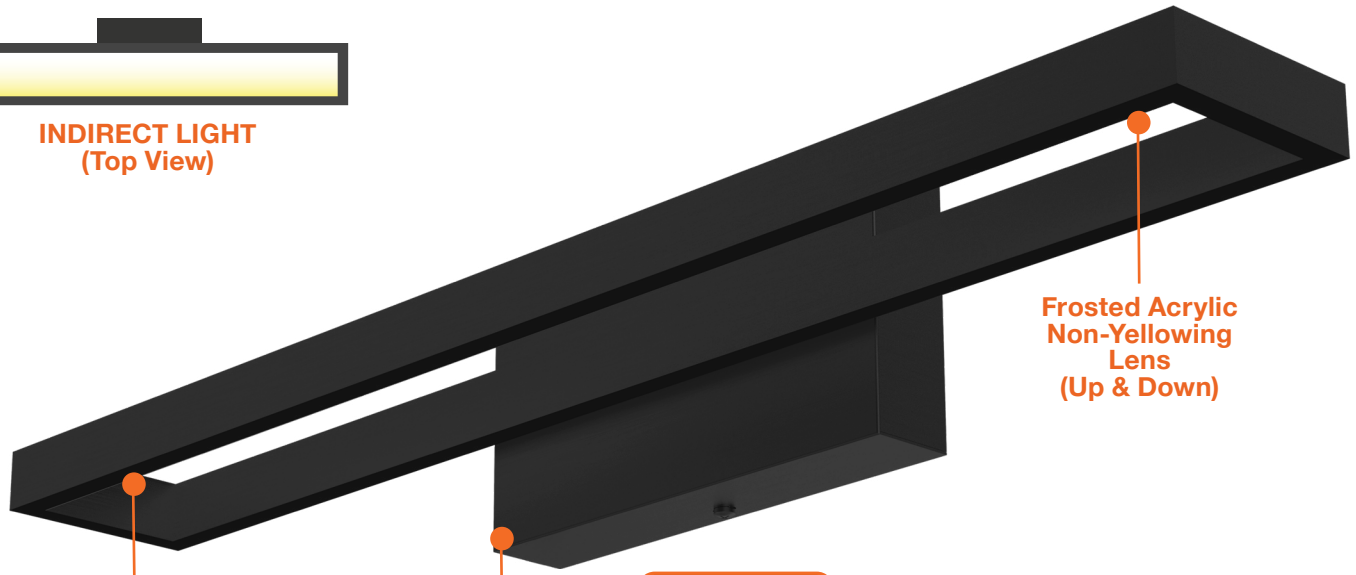

## FEATURES

INDIRECT LIGHT  
(Top View)

Beam Angle 100°

Aluminum  
Body

5-CCT Selectable