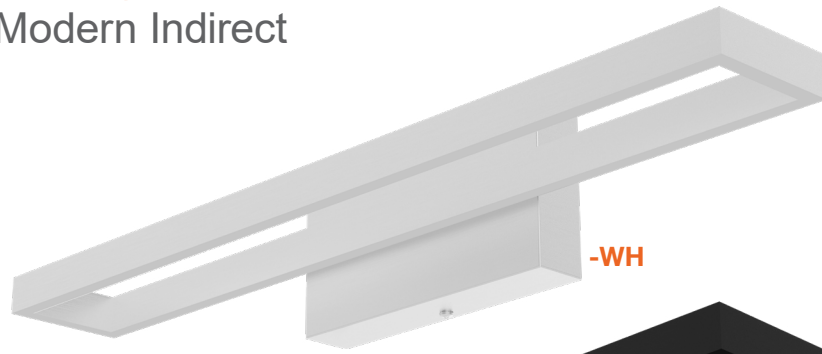

# Vanity Fixtures

## Modern Indirect

-WH

-BL

-BN

FRONT VIEW

### Detail Specification:

- Power: 21W
- Lumens: 2,700
- Finishes: Black, Brushed Nickel, White
- IP Rating: IP54 Damp Location
- Beam Angle: 100°
- Chip: SMD 2835, R9 >50, CRI >90
- Operating Temperature: -40° - 114° F
- Lens: Frosted Acrylic, non-yellowing
- Average life (L70) of 50,000 hours

### Product Information:

- Available in 23.6" length
- Indirect light output
- Wide j-box for easier installation in retrofit and new construction applications
- Select-n-Switch Technology: 5-CCT Selectable