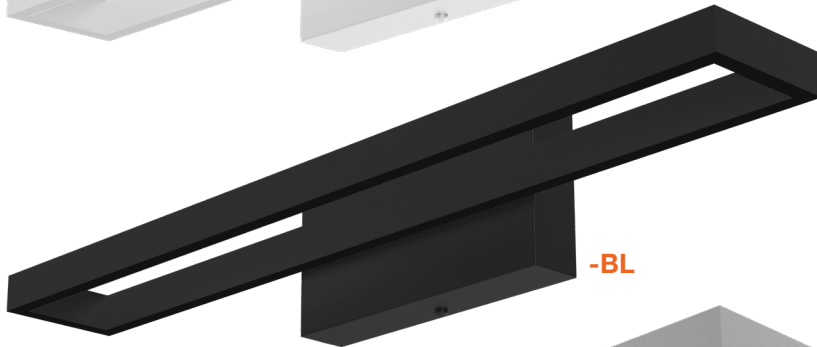

## Modern Indirect

-WH

-BL

-BN

FRONT VIEW

### Detail Specification:

- Power: 21W
- Lumens: 2,700
- Finishes: Black, Brushed Nickel, White
- IP Rating: IP54 Damp Location
- Beam Angle: 100°
- Chip: SMD 2835, R9 >50, CRI >90
- Operating Temperature: -40° - 114° F
- Lens: Frosted Acrylic, non-yellowing
- Average life (L70) of 50,000 hours

### Product Information:

- Available in 23.6" length
- Indirect light output
- Wide j-box for easier installation in retrofit and new construction applications
- Select-n-Switch Technology: 5-CCT Selectable

## FEATURES

INDIRECT LIGHT  
(Top View)

Beam Angle 100°

Aluminum  
Body

5-CCT Selectable