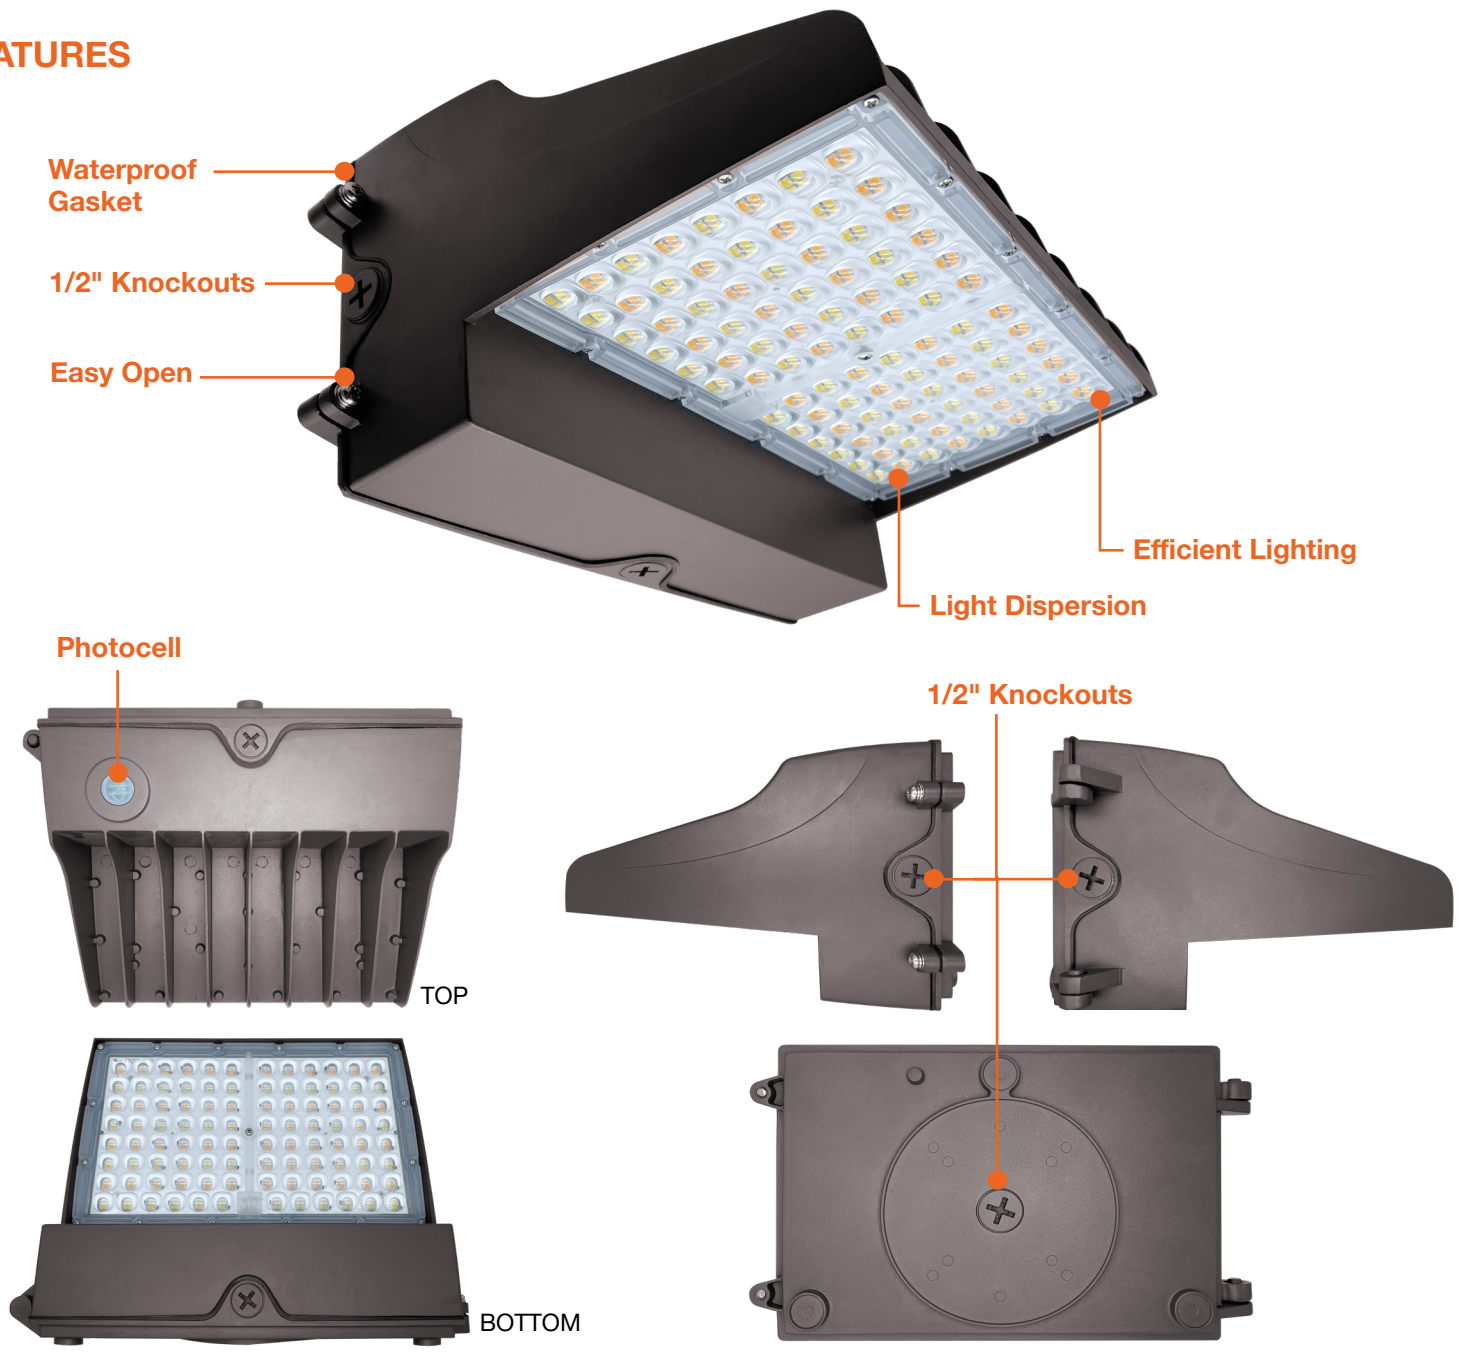

Full-Cutoff Wall Pack: Flat-FC Line

3-CCT + 5-Power Selectable

FEATURES