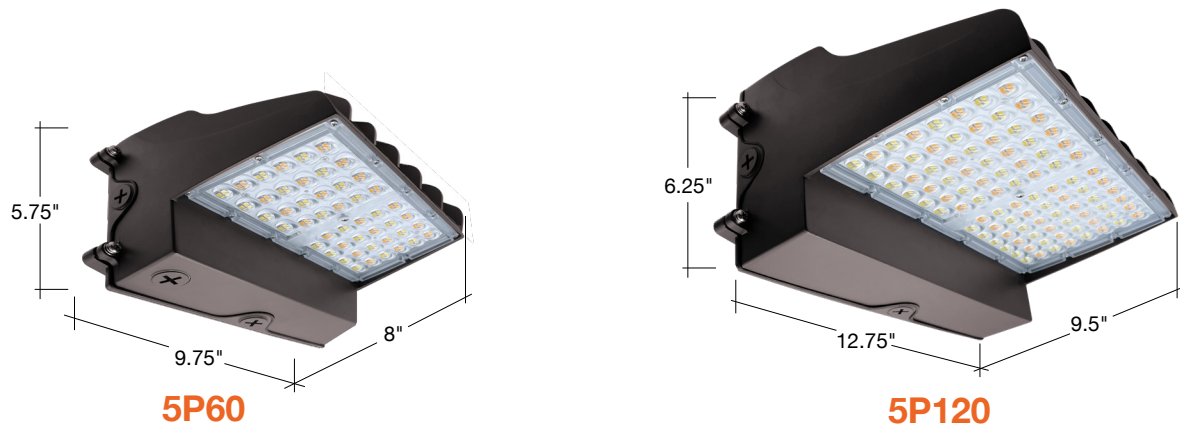

DIMENSIONS