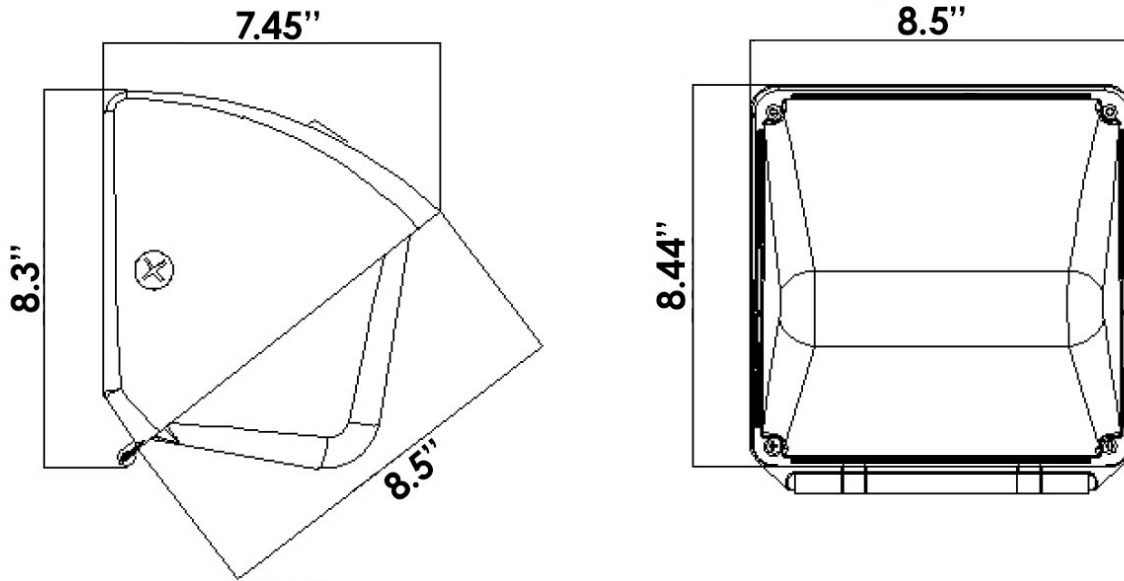

Small LED Wall Pack

DIMENSIONS

PHOTOMETRICS