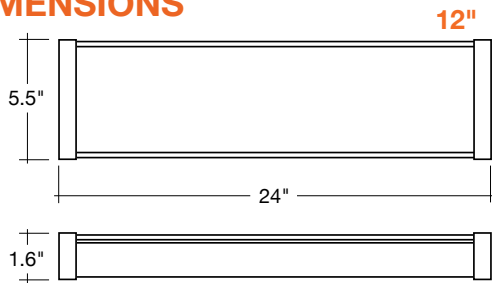

DIMENSIONS