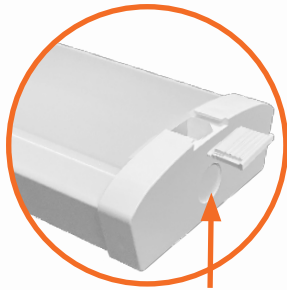

Frosted LED Wrap

Detail Specifications:

- Finish: White, Custom finishes available
- IP Rating: Damp Location (IP44)
- Beam Angle: 130°
- Chip: SMD 2835, R9 >50, CRI >80
- Operating Temperature: -40° - 122° F
- Lens: Frosted Lens
- Average life (L70) of 50,000 hours

1. Standard quick ship finish is white. Other colors are custom finishes.

Specs and model numbers are subject to change with or without notice.

Frosted LED Wrap

FEATURES

(Optional) Bi-Level Motion Sensor

1/2" Knockout