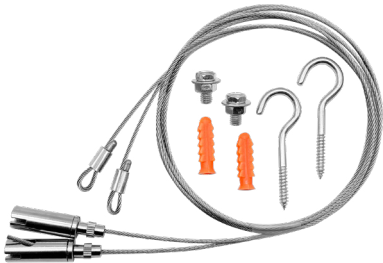

Certifications:

- ETL Listed for USA and CA
- DLC Listed
- Approved for CA T24
- 5 Year Limited Warranty
- FCC CFR 47, GCC Part 15, Subpart B:2017

Series	CCT	Sensor	Emergency	Finish ¹	Optional Accessories (Order Separately)
LED-WRP-FR-2FT-20W 20W • 2,200lm • 120-277V	35K 3500K	(Blank) No Sensor	(Blank) No Emergency	(Blank) White	SK-9FT-ADJ-2 9' Suspension Kit CK-6FT-V 6' Chain Hanging Kit
LED-WRP-FR-4FT-48W 48W • 5,040lm • 120-277V	40K 4000K	BMS Bi-Level	EMB Emergency Backup	BL ¹ Black	
	50K 5000K	Motion + Daylight Sensor (HD-407VC-R)		GRY ¹ Gray	
				BRZ ¹ Bronze CS ¹ Custom Color	

1. Standard quick ship finish is white. Other colors are custom finishes.

Specs and model numbers are subject to change with or without notice.

Frosted LED Wrap

FEATURES

(Optional) Bi-Level Motion Sensor

1/2" Knockout

DIMENSIONS

ACCESSORIES

Suspension Kit
SK-9FT-ADJ-2

Hanging Kit
DAZZLING

WRAP FIXTURE

Model	Voltage	Watts	Lumens	Color	CRI
LED-WRP-FR-2FT-20W-35K	120-277V	20w	2,200	3500k	>80
LED-WRP-FR-2FT-20W-40K	120-277V	20w	2,200	4000k	>80
LED-WRP-FR-2FT-20W-50K	120-277V	20w	2,200	5000k	>80
LED-WRP-FR-4FT-48W-35K	120-277V	48w	5,040	3500k	>80
LED-WRP-FR-4FT-48W-40K	120-277V	48w	5,040	4000k	>80
LED-WRP-FR-4FT-48W-50K	120-277V	48w	5,040	5000k	>80