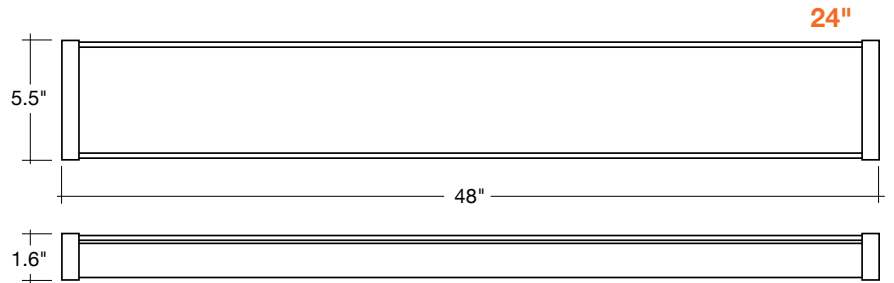

DIMENSIONS