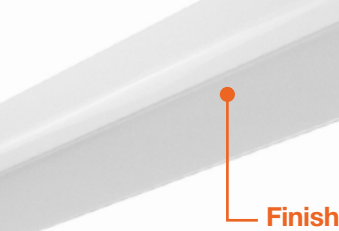

Frosted LED Wrap

Detail Specifications:

- Finish: White, Custom finishes available
- IP Rating: Damp Location (IP44)
- Beam Angle: 130°
- Chip: SMD 2835, R9 >50, CRI >80
- Operating Temperature: -40° - 122° F
- Lens: Frosted Lens
- Average life (L70) of 50,000 hours

1. Standard quick ship finish is white. Other colors are custom finishes.

Specs and model numbers are subject to change with or without notice.

Frosted LED Wrap

FEATURES

(Optional) Bi-Level Motion Sensor

1/2" Knockout