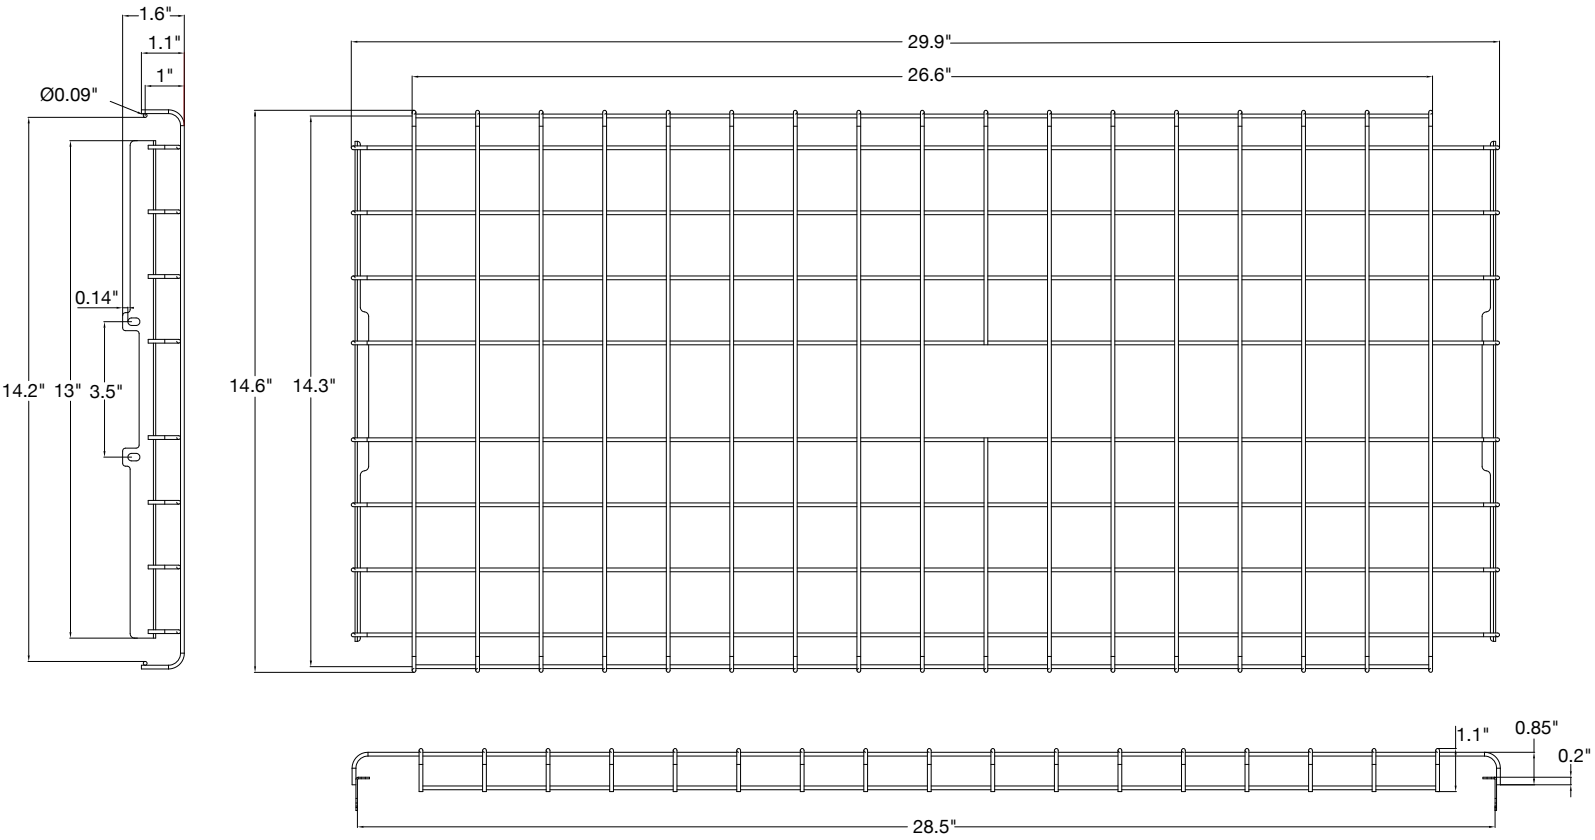

Linear: Wire Guards

WIRE GUARD DIMENSIONS

LHB-3P165-1FT-WG

LHB-3P165-2FT-WG

Linear: Wire Guards

WIRE GUARD DIMENSIONS

LHB-3P220-2FT-WG

LHB-3P320-2FT-WG

Linear: Wire Guards

WIRE GUARD DIMENSIONS

LHB-3P440-2FT-WG

Linear: Wire Guards

WIRE GUARD DIMENSIONS

LHB-3P-4FT-WG