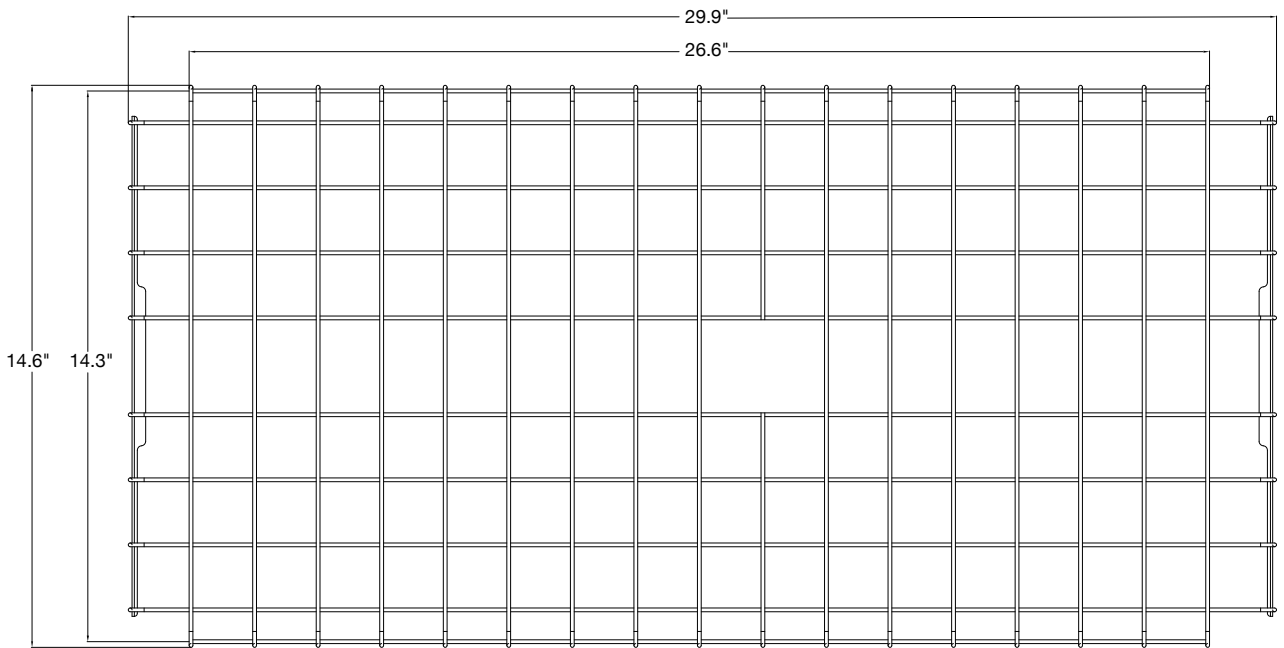

Linear: Wire Guards

WIRE GUARD DIMENSIONS

LHB-3P440-2FT-WG