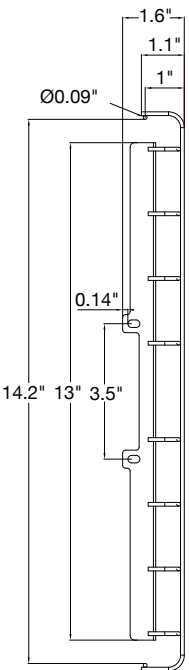

Linear: Wire Guards

WIRE GUARD DIMENSIONS

LHB-3P440-2FT-WG