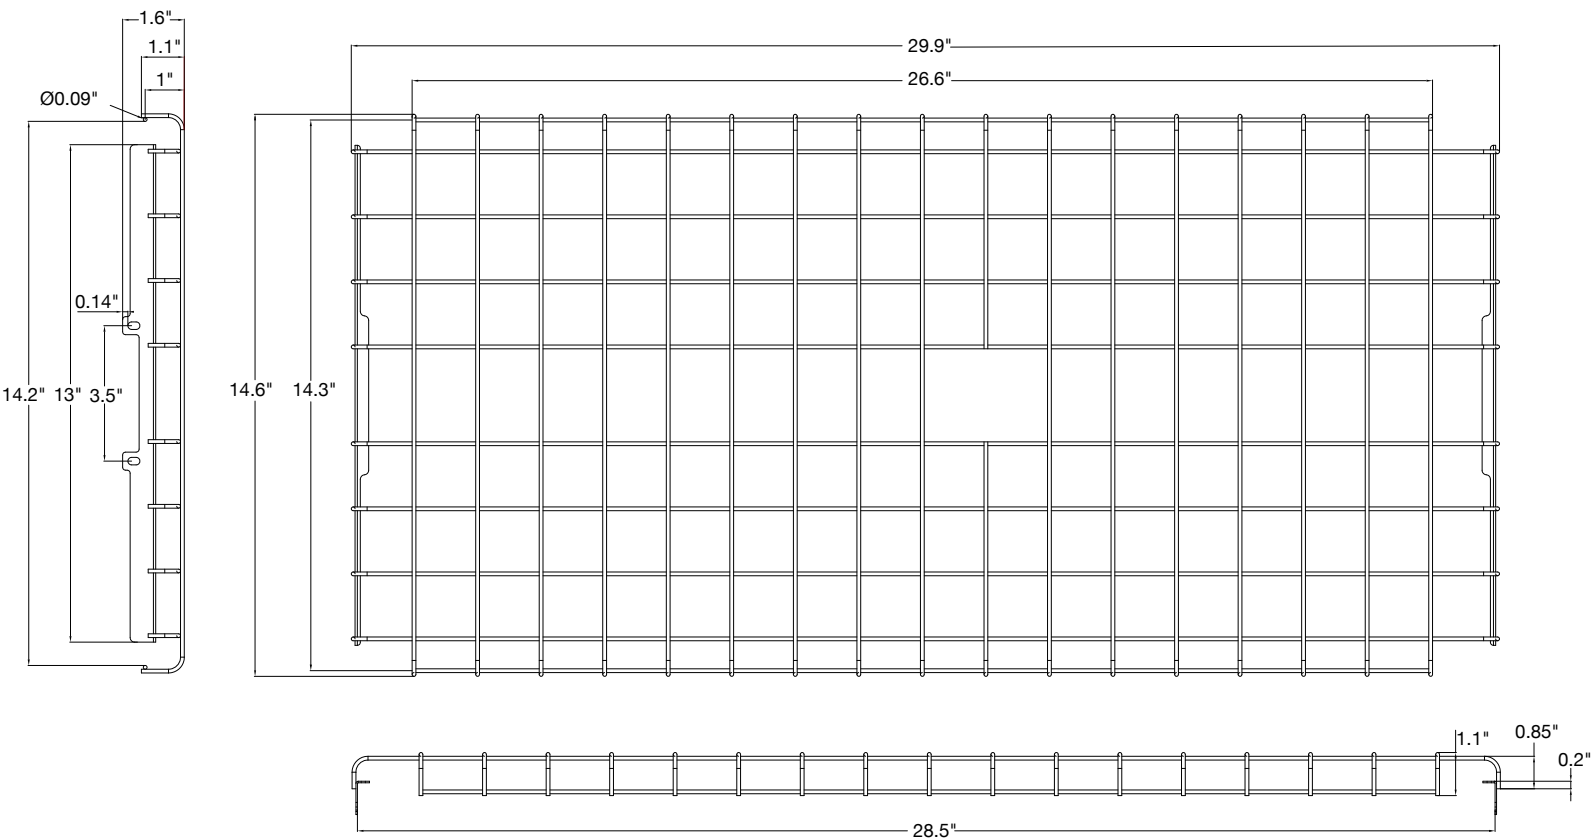

Linear: Wire Guards

WIRE GUARD DIMENSIONS

LHB-3P440-2FT-WG