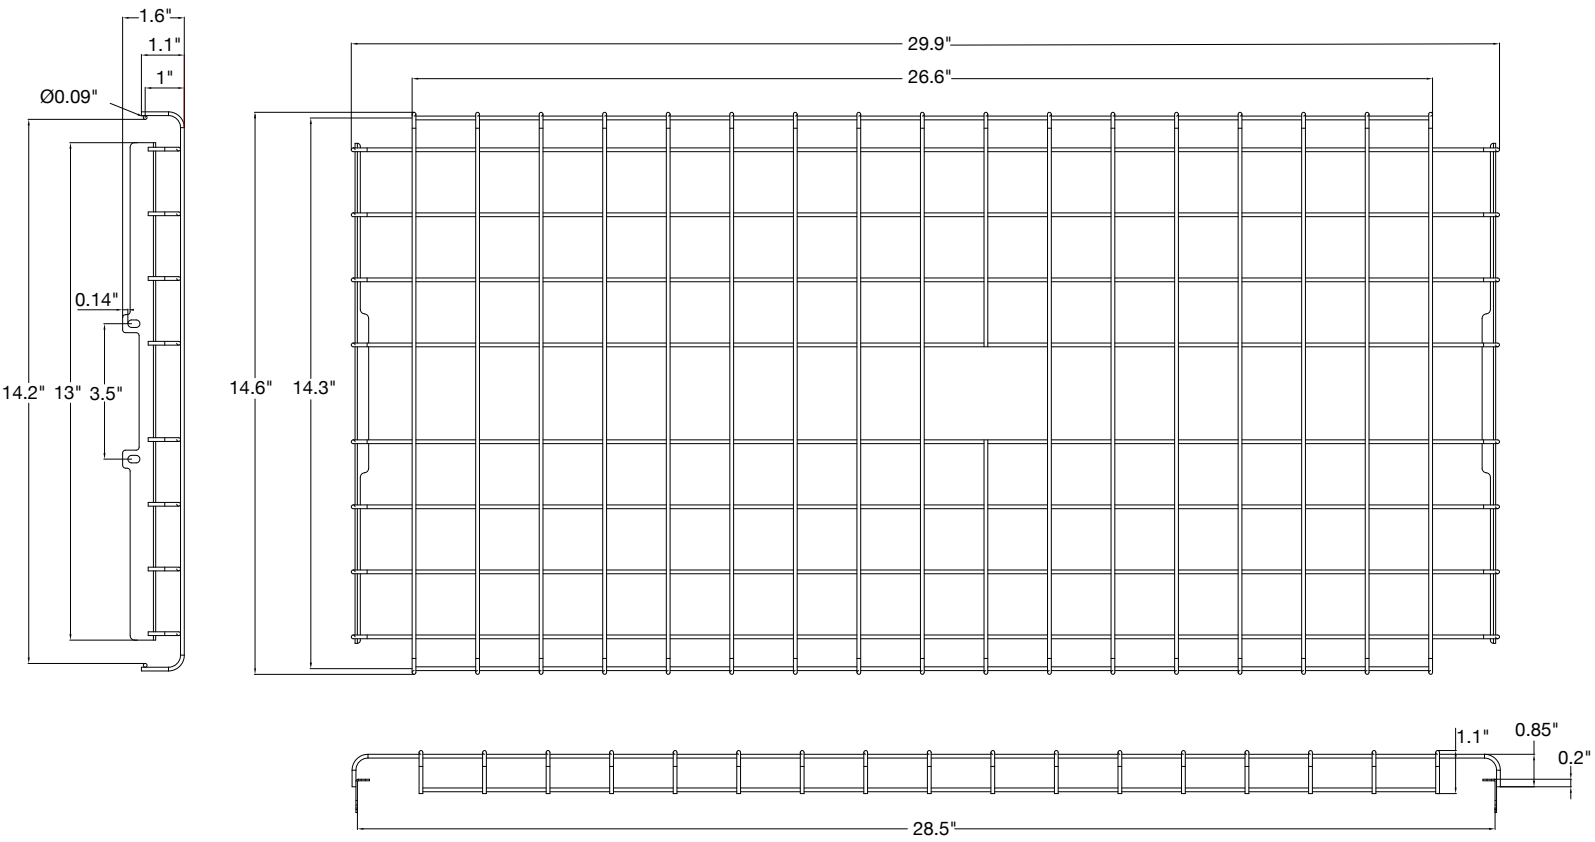

Linear: Wire Guards

WIRE GUARD DIMENSIONS

LHB-3P165-1FT-WG

LHB-3P165-2FT-WG

Linear: Wire Guards

WIRE GUARD DIMENSIONS

LHB-3P220-2FT-WG

LHB-3P320-2FT-WG

Linear: Wire Guards

WIRE GUARD DIMENSIONS

LHB-3P440-2FT-WG

Linear: Wire Guards

WIRE GUARD DIMENSIONS

LHB-3P-4FT-WG