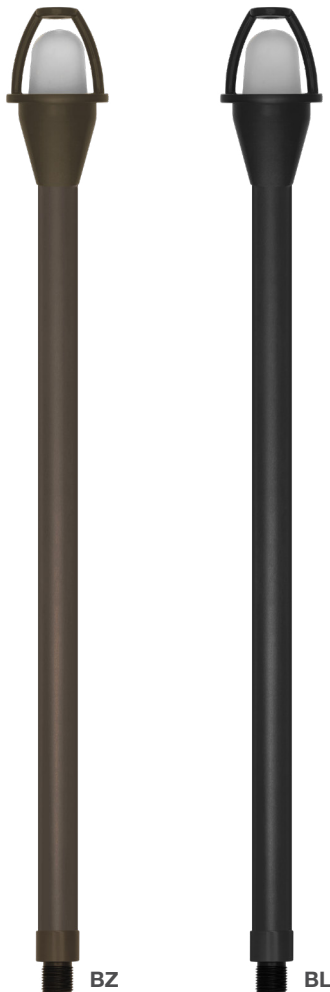

Low Voltage: Path Lights (Shade)

Aluminum – Architectural Models

PL-H-ALM-BZ-1

PL-H-ALM-BL-1

PL-H-ALM-BZ-2

PL-H-ALM-BL-2

PL-H-ALM-BZ-3

PL-H-ALM-BL-3

Detail Specifications:

- Finish: Bronze or Black
- Housing: Aluminum
- Lamp Type:
 - G4 Bulbs 12V (not included)
 - 35W Halogen Max
 - LED bulbs available
- IP Rating: Wet Location IP65
- Lens: Clear glass

Driver Options:

- Compatible with 12V Low Voltage Drivers

Mounting & Installations:

- Wire: 6' (72") SPT-1W 18 gauge wire lead
- Spike: 8.3" Non-metallic spike included
 - Optional brass spike available
- Solid aluminum pipe with 1/2" knuckle stem

Warranty:

- 1 Year Limited Warranty on Housing Defects

Aluminum Bronze Stem Options	Aluminum Bronze Shade Options	Aluminum Black Stem Options	Aluminum Black Shade Options	1 Bulb Options
PL-12-ALM-BZ-12V 12" Height PL-24-ALM-BZ-12V 24" Height	PL-H-ALM-BZ-1 Style 1 PL-H-ALM-BZ-2 Style 2 PL-H-ALM-BZ-3 Style 3	PL-12-ALM-BL-12V 12" Height PL-24-ALM-BL-12V 24" Height	PL-H-ALM-BL-1 Style 1 PL-H-ALM-BL-2 Style 2 PL-H-ALM-BL-3 Style 3	LED-G4WP-1.5W-SW 2700K LED-G4WP-1.5W-WW 3000K LED-G4WP-1.5W-CW 4000K LED-G4WP-2.5W-SW 2700K LED-G4WP-2.5W-WW 3000K LED-G4WP-2.5W-CW 4000K LED-G4WP-3.5W-SW 2700K LED-G4WP-3.5W-WW 3000K LED-G4WP-3.5W-CW 4000K