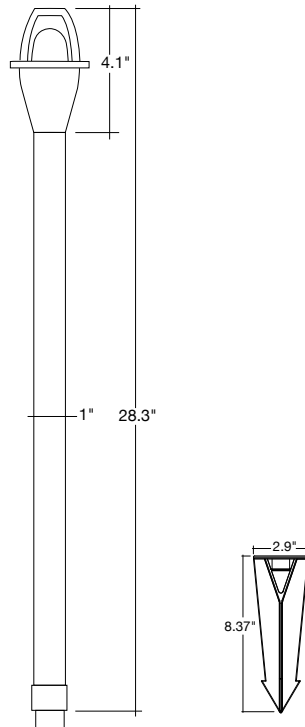

Warranty:

- 1 Year Limited Warranty on Housing Defects

Aluminum Bronze Stem Options	Aluminum Bronze Shade Options	Aluminum Black Stem Options	Aluminum Black Shade Options	1 Bulb Options
PL-12-ALM-BZ-12V 12" Height PL-24-ALM-BZ-12V 24" Height	PL-H-ALM-BZ-1 Style 1 PL-H-ALM-BZ-2 Style 2 PL-H-ALM-BZ-3 Style 3	PL-12-ALM-BL-12V 12" Height PL-24-ALM-BL-12V 24" Height	PL-H-ALM-BL-1 Style 1 PL-H-ALM-BL-2 Style 2 PL-H-ALM-BL-3 Style 3	LED-G4WP-1.5W-SW 2700K LED-G4WP-1.5W-WW 3000K LED-G4WP-1.5W-CW 4000K LED-G4WP-2.5W-SW 2700K LED-G4WP-2.5W-WW 3000K LED-G4WP-2.5W-CW 4000K LED-G4WP-3.5W-SW 2700K LED-G4WP-3.5W-WW 3000K LED-G4WP-3.5W-CW 4000K

Optional Accessories on Page 3

Specs and model numbers are subject to change with or without notice. Customization of product is available.

FEATURES

DIMENSIONS

LED-G4WP-1.5W-SW
LED-G4WP-1.5W-WW
LED-G4WP-1.5W-CW