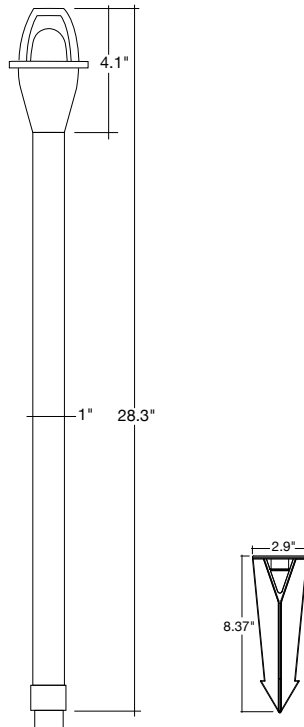

Warranty:

- 1 Year Limited Warranty on Housing Defects

Aluminum Bronze Stem Options	Aluminum Bronze Shade Options	Aluminum Black Stem Options	Aluminum Black Shade Options	1 Bulb Options
PL-12-ALM-BZ-12V 12" Height PL-24-ALM-BZ-12V 24" Height	PL-H-ALM-BZ-1 Style 1 PL-H-ALM-BZ-2 Style 2 PL-H-ALM-BZ-3 Style 3	PL-12-ALM-BL-12V 12" Height PL-24-ALM-BL-12V 24" Height	PL-H-ALM-BL-1 Style 1 PL-H-ALM-BL-2 Style 2 PL-H-ALM-BL-3 Style 3	LED-G4WP-1.5W-SW 2700K LED-G4WP-1.5W-WW 3000K LED-G4WP-1.5W-CW 4000K LED-G4WP-2.5W-SW 2700K LED-G4WP-2.5W-WW 3000K LED-G4WP-2.5W-CW 4000K LED-G4WP-3.5W-SW 2700K LED-G4WP-3.5W-WW 3000K LED-G4WP-3.5W-CW 4000K

Optional Accessories on Page 3

Specs and model numbers are subject to change with or without notice. Customization of product is available.

FEATURES

DIMENSIONS

LED-G4WP-1.5W-SW
LED-G4WP-1.5W-WW
LED-G4WP-1.5W-CW