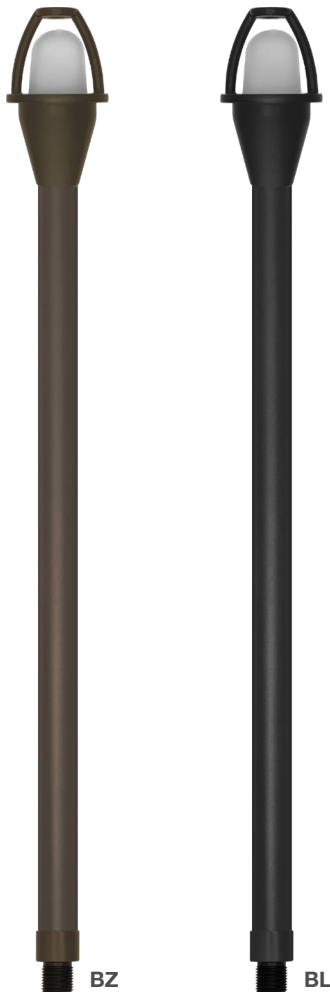

Low Voltage: Path Lights (Shade)

Aluminum – Architectural Models

Detail Specifications:

- Finish: Bronze or Black
- Housing: Aluminum
- Lamp Type:
 - G4 Bulbs 12V (not included)
 - 35W Halogen Max
 - LED bulbs available
- IP Rating: Wet Location IP65
- Lens: Clear glass

Applications:

- Landscape
- Walkways & Pathways
- Security Lighting
- Hospitality, Multi-Family
- Outdoor Corridors
- General Outdoor Lighting
- Residential, Commercial

Product Information:

- Heat resistant glass lens
- Water tight silicone ring for waterproofing
- Stem Options: 12" or 24" Height
- Shade Options: various options available
- Stem and shade sold separately
- Packaging: Retail color box
- Master Box Quantity:
 - Stems: 10pcs.
 - Shades: 10pcs.

Driver Options:

- Compatible with 12V Low Voltage Drivers

Mounting & Installations:

- Wire: 6' (72") SPT-1W 18 gauge wire lead
- Spike: 8.3" Non-metallic spike included
 - Optional brass spike available
- Solid aluminum pipe with 1/2" knuckle stem

Warranty:

- 1 Year Limited Warranty on Housing Defects

Aluminum Bronze Stem Options	Aluminum Bronze Shade Options	Aluminum Black Stem Options	Aluminum Black Shade Options	1 Bulb Options
PL-12-ALM-BZ-12V 12" Height PL-24-ALM-BZ-12V 24" Height	PL-H-ALM-BZ-1 Style 1 PL-H-ALM-BZ-2 Style 2 PL-H-ALM-BZ-3 Style 3	PL-12-ALM-BL-12V 12" Height PL-24-ALM-BL-12V 24" Height	PL-H-ALM-BL-1 Style 1 PL-H-ALM-BL-2 Style 2 PL-H-ALM-BL-3 Style 3	LED-G4WP-1.5W-SW 2700K LED-G4WP-1.5W-WW 3000K LED-G4WP-1.5W-CW 4000K LED-G4WP-2.5W-SW 2700K LED-G4WP-2.5W-WW 3000K LED-G4WP-2.5W-CW 4000K LED-G4WP-3.5W-SW 2700K LED-G4WP-3.5W-WW 3000K LED-G4WP-3.5W-CW 4000K