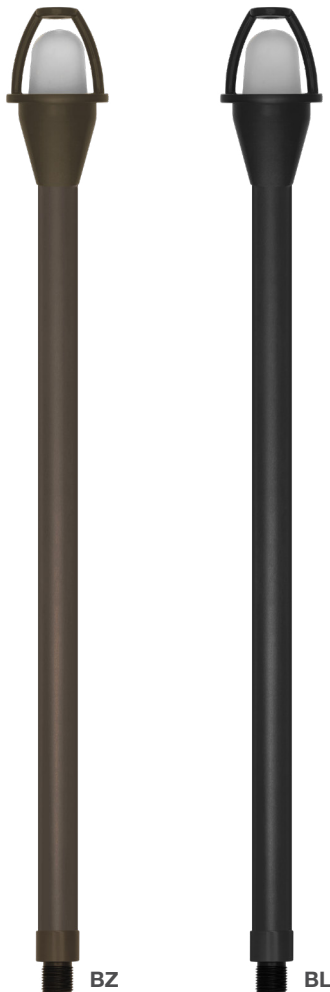

# Low Voltage: Path Lights (Shade)

## Aluminum – Architectural Models

**Detail Specifications:**

- Finish: Bronze or Black
- Housing: Aluminum
- Lamp Type:
  - G4 Bulbs 12V (not included)
  - 35W Halogen Max
  - LED bulbs available
- IP Rating: Wet Location IP65
- Lens: Clear glass

**Driver Options:**

- Compatible with 12V Low Voltage Drivers

**Mounting & Installations:**

- Wire: 6’ (72”) SPT-1W 18 gauge wire lead
- Spike: 8.3” Non-metallic spike included
  - Optional brass spike available
- Solid aluminum pipe with 1/2” knuckle stem

**Warranty:**

- 1 Year Limited Warranty on Housing Defects

Aluminum Bronze Stem Options	Aluminum Bronze Shade Options	Aluminum Black Stem Options	Aluminum Black Shade Options	1 Bulb Options
<b>PL-12-ALM-BZ-12V</b> 12” Height <b>PL-24-ALM-BZ-12V</b> 24” Height	<b>PL-H-ALM-BZ-1</b> Style 1 <b>PL-H-ALM-BZ-2</b> Style 2 <b>PL-H-ALM-BZ-3</b> Style 3	<b>PL-12-ALM-BL-12V</b> 12” Height <b>PL-24-ALM-BL-12V</b> 24” Height	<b>PL-H-ALM-BL-1</b> Style 1 <b>PL-H-ALM-BL-2</b> Style 2 <b>PL-H-ALM-BL-3</b> Style 3	<b>LED-G4WP-1.5W-SW</b> 2700K <b>LED-G4WP-1.5W-WW</b> 3000K <b>LED-G4WP-1.5W-CW</b> 4000K <b>LED-G4WP-2.5W-SW</b> 2700K <b>LED-G4WP-2.5W-WW</b> 3000K <b>LED-G4WP-2.5W-CW</b> 4000K <b>LED-G4WP-3.5W-SW</b> 2700K <b>LED-G4WP-3.5W-WW</b> 3000K <b>LED-G4WP-3.5W-CW</b> 4000K