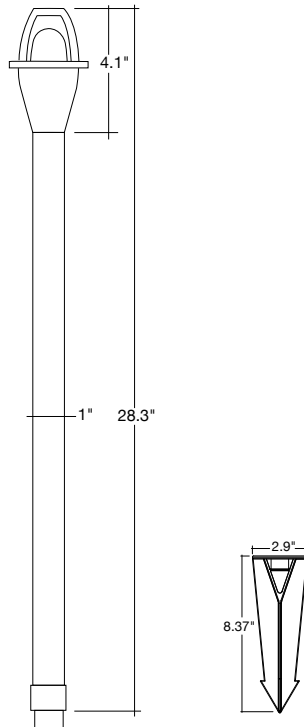

## DIMENSIONS

LED-G4WP-1.5W-SW  
LED-G4WP-1.5W-WW  
LED-G4WP-1.5W-CW

LED-G4WP-2.5W-SW  
LED-G4WP-2.5W-WW  
LED-G4WP-2.5W-CW

LED-G4WP-3.5W-SW  
LED-G4WP-3.5W-WW  
LED-G4WP-3.5W-CW

STK-HD-1/2-BR

SM-1/2-BR-ORB