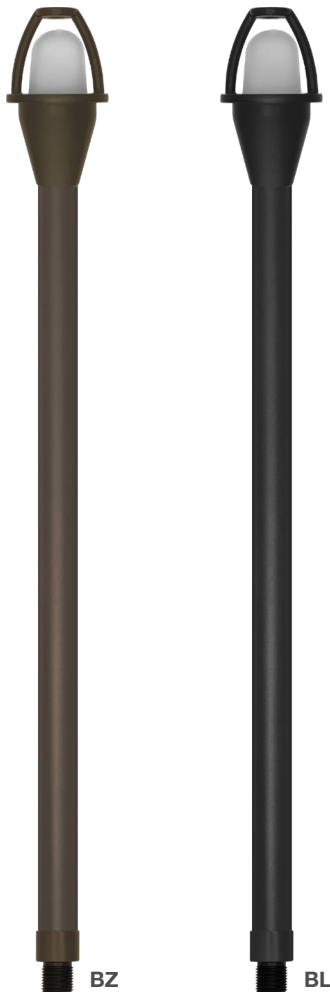

# Low Voltage: Path Lights (Shade)

### Detail Specifications:

- Finish: Bronze or Black
- Housing: Aluminum
- Lamp Type:
  - G4 Bulbs 12V (not included)
  - 35W Halogen Max
  - LED bulbs available
- IP Rating: Wet Location IP65
- Lens: Clear glass

### Mounting & Installations:

- Wire: 6' (72") SPT-1W 18 gauge wire lead
- Spike: 8.3" Non-metallic spike included
  - Optional brass spike available
- Solid aluminum pipe with 1/2" knuckle stem