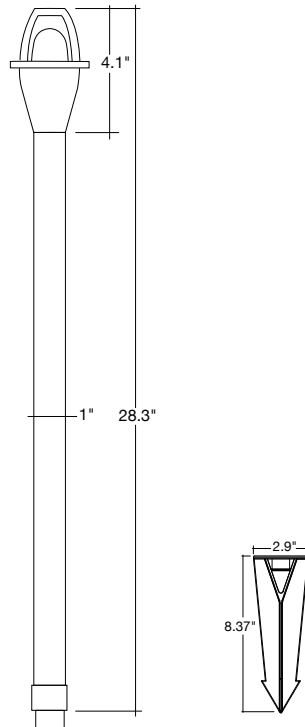

### Mounting & Installations:

- Wire: 6' (72") SPT-1W 18 gauge wire lead
- Spike: 8.3" Non-metallic spike included
  - Optional brass spike available
- Solid aluminum pipe with 1/2" knuckle stem

### Warranty:

- 1 Year Limited Warranty on Housing Defects

Aluminum Bronze Stem Options	Aluminum Bronze Shade Options	Aluminum Black Stem Options	Aluminum Black Shade Options	1 Bulb Options
<b>PL-12-ALM-BZ-12V</b> 12" Height <b>PL-24-ALM-BZ-12V</b> 24" Height	<b>PL-H-ALM-BZ-1</b> Style 1 <b>PL-H-ALM-BZ-2</b> Style 2 <b>PL-H-ALM-BZ-3</b> Style 3	<b>PL-12-ALM-BL-12V</b> 12" Height <b>PL-24-ALM-BL-12V</b> 24" Height	<b>PL-H-ALM-BL-1</b> Style 1 <b>PL-H-ALM-BL-2</b> Style 2 <b>PL-H-ALM-BL-3</b> Style 3	<b>LED-G4WP-1.5W-SW</b> 2700K <b>LED-G4WP-1.5W-WW</b> 3000K <b>LED-G4WP-1.5W-CW</b> 4000K <b>LED-G4WP-2.5W-SW</b> 2700K <b>LED-G4WP-2.5W-WW</b> 3000K <b>LED-G4WP-2.5W-CW</b> 4000K <b>LED-G4WP-3.5W-SW</b> 2700K <b>LED-G4WP-3.5W-WW</b> 3000K <b>LED-G4WP-3.5W-CW</b> 4000K

## DIMENSIONS

LED-G4WP-1.5W-SW  
LED-G4WP-1.5W-WW  
LED-G4WP-1.5W-CW

LED-G4WP-2.5W-SW  
LED-G4WP-2.5W-WW  
LED-G4WP-2.5W-CW

LED-G4WP-3.5W-SW  
LED-G4WP-3.5W-WW  
LED-G4WP-3.5W-CW

STK-HD-1/2-BR

SM-1/2-BR-ORB