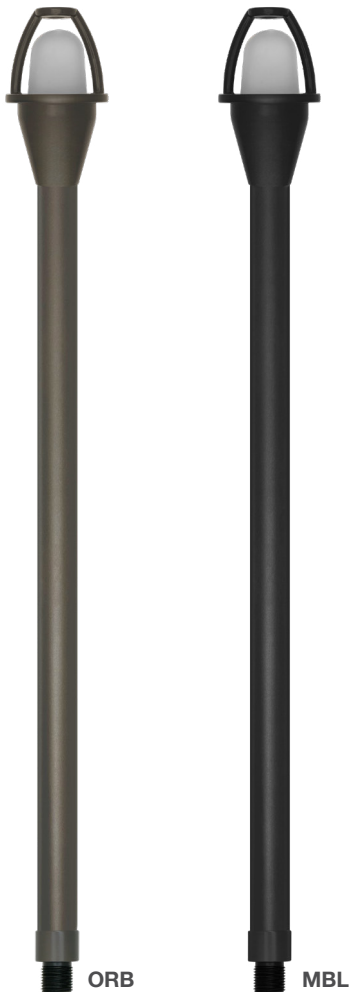

Low Voltage: Path Lights (Shade)

Solid Brass – Architectural Models

Detail Specifications:

- Finish: Oil Rubbed Bronze or Matte Black
- Housing: Corrosion Resistant Solid Brass
- Lamp Type:
 - G4 Bulbs 12V (not included)
 - 35W Halogen Max
 - LED bulbs available
- IP Rating: Wet Location IP65
- Lens: Clear glass

Applications:

- Landscape
- Walkways & Pathways
- Security Lighting
- Hospitality, Multi-Family
- Outdoor Corridors
- General Outdoor Lighting
- Residential, Commercial

Product Information:

- Heat resistant glass lens
- Water tight silicone ring for waterproofing
- Stem Options: 12" or 24" Height
- Shade Options: various options available
- Stem and shade sold separately
- Packaging: Retail color box
- Master box quantity: 10pcs.

Driver Options:

- Compatible with 12V Low Voltage Drivers

Mounting & Installations:

- Wire: 6' (72") SPT-1W 18 gauge wire lead
- Spike: 8.3" Non-metallic spike included
- Optional brass spike available
- Sold brass pipe with 1/2" knuckle stem

Warranty:

- Lifetime Anti-Corrosion Warranty

Oil Rubbed Bronze Stem Options	Oil Rubbed Bronze Shade Options	Matte Black Stem Options	Oil Rubbed Bronze Shade Options	1 Bulb Options
PL-12-BR-ORB-12V 12" Height PL-24-BR-ORB-12V 24" Height	PL-H-BR-ORB-1 Style 1 PL-H-BR-ORB-2 Style 2 PL-H-BR-ORB-3 Style 3	PL-12-BR-MBL-12V 12" Height PL-24-BR-MBL-12V 24" Height	PL-H-BR-MBL-1 Style 1 PL-H-BR-MBL-2 Style 2 PL-H-BR-MBL-3 Style 3	LED-G4WP-1.5W-SW 2700K LED-G4WP-1.5W-WW 3000K LED-G4WP-1.5W-CW 4000K LED-G4WP-2.5W-SW 2700K LED-G4WP-2.5W-WW 3000K LED-G4WP-2.5W-CW 4000K LED-G4WP-3.5W-SW 2700K LED-G4WP-3.5W-WW 3000K LED-G4WP-3.5W-CW 4000K