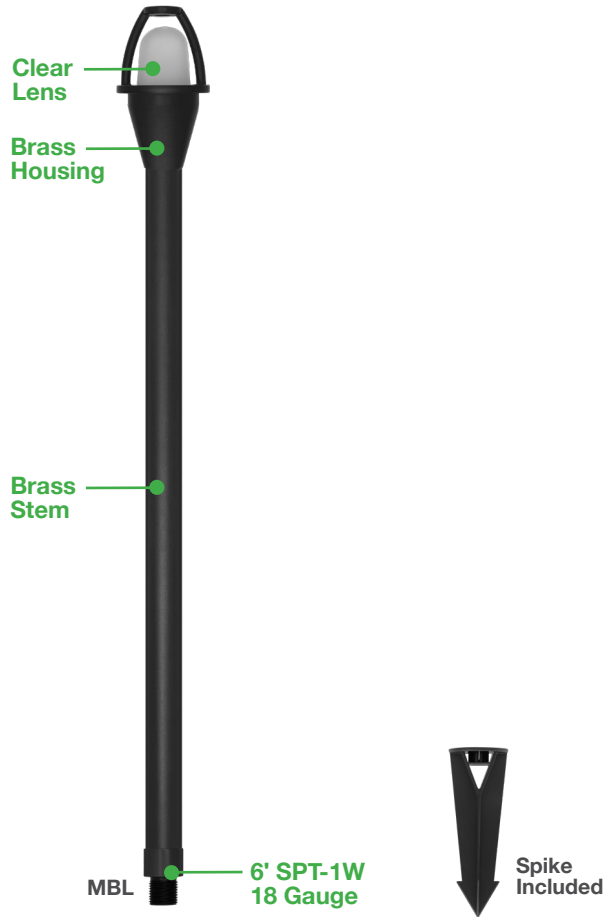

Low Voltage: Path Lights (Shade)

Solid Brass – Architectural Models

Detail Specifications:

- Finish: Oil Rubbed Bronze or Matte Black
- Housing: Corrosion Resistant Solid Brass
- Lamp Type:
 - G4 Bulbs 12V (not included)
 - 35W Halogen Max
 - LED bulbs available
- IP Rating: Wet Location IP65
- Lens: Clear glass

Driver Options:

- Compatible with 12V Low Voltage Drivers

Mounting & Installations:

- Wire: 6' (72") SPT-1W 18 gauge wire lead
- Spike: 8.3" Non-metallic spike included
- Optional brass spike available
- Sold brass pipe with 1/2" knuckle stem

Warranty:

- Lifetime Anti-Corrosion Warranty

Oil Rubbed Bronze Stem Options	Oil Rubbed Bronze Shade Options	Matte Black Stem Options	Oil Rubbed Bronze Shade Options	1 Bulb Options
PL-12-BR-ORB-12V 12" Height PL-24-BR-ORB-12V 24" Height	PL-H-BR-ORB-1 Style 1 PL-H-BR-ORB-2 Style 2 PL-H-BR-ORB-3 Style 3	PL-12-BR-MBL-12V 12" Height PL-24-BR-MBL-12V 24" Height	PL-H-BR-MBL-1 Style 1 PL-H-BR-MBL-2 Style 2 PL-H-BR-MBL-3 Style 3	LED-G4WP-1.5W-SW 2700K LED-G4WP-1.5W-WW 3000K LED-G4WP-1.5W-CW 4000K LED-G4WP-2.5W-SW 2700K LED-G4WP-2.5W-WW 3000K LED-G4WP-2.5W-CW 4000K LED-G4WP-3.5W-SW 2700K LED-G4WP-3.5W-WW 3000K LED-G4WP-3.5W-CW 4000K

Optional Accessories on Page 3

Specs and model numbers are subject to change with or without notice. Customization of product is available.

FEATURES

DIMENSIONS

LED-G4WP-1.5W-SW
LED-G4WP-1.5W-WW
LED-G4WP-1.5W-CW