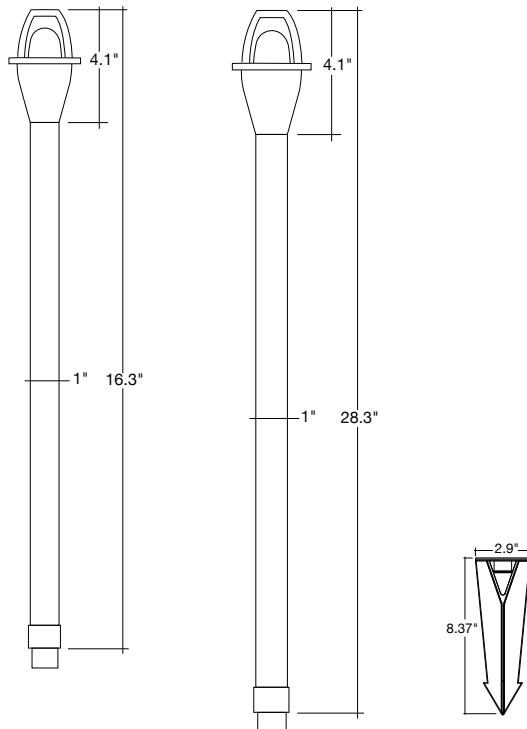

Warranty:

- Lifetime Anti-Corrosion Warranty

Oil Rubbed Bronze Stem Options	Oil Rubbed Bronze Shade Options	Matte Black Stem Options	Oil Rubbed Bronze Shade Options	1 Bulb Options
PL-12-BR-ORB-12V 12" Height PL-24-BR-ORB-12V 24" Height	PL-H-BR-ORB-1 Style 1 PL-H-BR-ORB-2 Style 2 PL-H-BR-ORB-3 Style 3	PL-12-BR-MBL-12V 12" Height PL-24-BR-MBL-12V 24" Height	PL-H-BR-MBL-1 Style 1 PL-H-BR-MBL-2 Style 2 PL-H-BR-MBL-3 Style 3	LED-G4WP-1.5W-SW 2700K LED-G4WP-1.5W-WW 3000K LED-G4WP-1.5W-CW 4000K LED-G4WP-2.5W-SW 2700K LED-G4WP-2.5W-WW 3000K LED-G4WP-2.5W-CW 4000K LED-G4WP-3.5W-SW 2700K LED-G4WP-3.5W-WW 3000K LED-G4WP-3.5W-CW 4000K

Optional Accessories on Page 3

Specs and model numbers are subject to change with or without notice. Customization of product is available.

FEATURES

DIMENSIONS

LED-G4WP-1.5W-SW
LED-G4WP-1.5W-WW
LED-G4WP-1.5W-CW