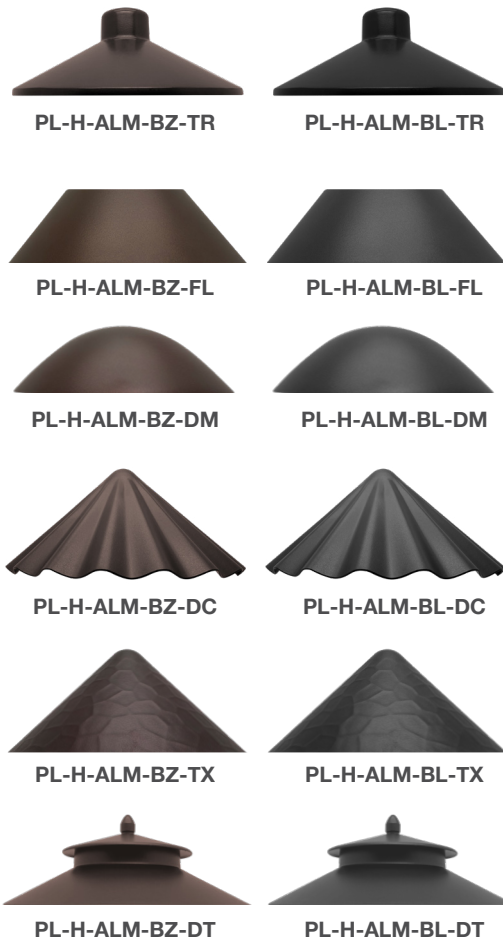

Low Voltage: Path Lights (Shade)

Aluminum Housing– Integrated LED

RGB + 5-CCT

Detail Specifications:

- Finish: Bronze or Black
- Housing: Aluminum
- LED Integrated
- Power: 5W
- Lumens: 200
- Beam Angle: 360°
- IP Rating: Wet Location IP65
- Lens: Frosted PC

Applications:

- Landscape
- Walkways & Pathways
- Security Lighting
- Hospitality, Multi-Family
- Outdoor Corridors
- General Outdoor Lighting
- Residential, Commercial

Product Information:

- 17 color scene options to choose from with a push button on each individual fixture
- Color switch is located on the top of the stem
 - Remove the cap to select your color
- Water tight silicone ring for waterproofing
- Stem Height: 21"
- Shade Options: various options available
- Stem and shade sold separately
- Packaging: Retail color box
- Master Box Quantity:
 - Stems: 25pcs.
 - Shades: 48pcs.

Specs and model numbers are subject to change with or without notice. Customization of product is available.

FEATURES

17 SCENE OPTIONS

2700K	
3000K	
3500K	
4000K	
5000K	
WHITE	
RED	
GREEN	
BLUE	
ORANGE	
PURPLE	
CYAN	
RED/GREEN/BLUE	<ul style="list-style-type: none"> • 2 Second Smooth Color Change
RED/GREEN/BLUE	<ul style="list-style-type: none"> • 2 Second Flash Color Change
ALL COLORS	<ul style="list-style-type: none"> • 2 Second Smooth Color Change
ALL COLORS	<ul style="list-style-type: none"> • 2 Second Flash Color Change
ALL COLORS	<ul style="list-style-type: none"> • 2 Second Smooth Color Change + 2 Second Flash Color Change
OFF	