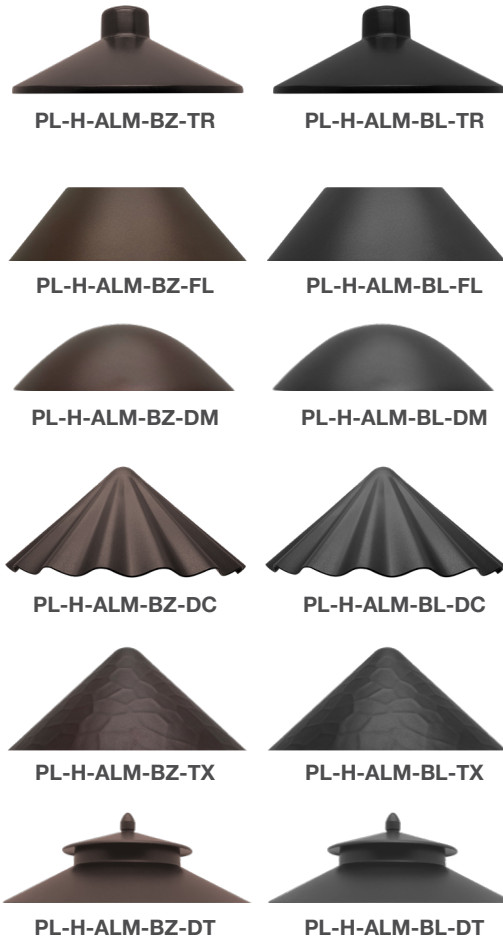

Low Voltage: Path Lights (Shade)

Aluminum Housing– Integrated LED

RGB + 5-CCT

Detail Specifications:

- Finish: Bronze or Black
- Housing: Aluminum
- LED Integrated
- Power: 5W
- Lumens: 200
- Beam Angle: 360°
- IP Rating: Wet Location IP65
- Lens: Frosted PC

Applications:

- Landscape
- Walkways & Pathways
- Security Lighting
- Hospitality, Multi-Family
- Outdoor Corridors
- General Outdoor Lighting
- Residential, Commercial

Product Information:

- 17 color scene options to choose from with a push button on each individual fixture
- Color switch is located on the top of the stem
 - Remove the cap to select your color
- Water tight silicone ring for waterproofing
- Stem Height: 21"
- Shade Options: various options available
- Stem and shade sold separately
- Packaging: Retail color box
- Master Box Quantity:
 - Stems: 25pcs.
 - Shades: 48pcs.

Specs and model numbers are subject to change with or without notice. Customization of product is available.

FEATURES

17 SCENE OPTIONS

2700K	
3000K	
3500K	
4000K	
5000K	
WHITE	
RED	
GREEN	
BLUE	
ORANGE	
PURPLE	
CYAN	
RED/GREEN/BLUE	<ul style="list-style-type: none"> • 2 Second Smooth Color Change
RED/GREEN/BLUE	<ul style="list-style-type: none"> • 2 Second Flash Color Change
ALL COLORS	<ul style="list-style-type: none"> • 2 Second Smooth Color Change
ALL COLORS	<ul style="list-style-type: none"> • 2 Second Flash Color Change
ALL COLORS	<ul style="list-style-type: none"> • 2 Second Smooth Color Change + 2 Second Flash Color Change
OFF	