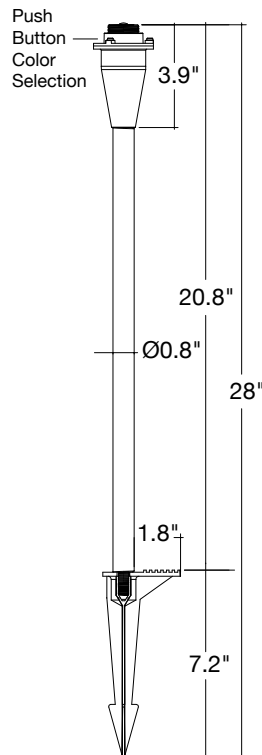

Driver Options:

- Compatible with Low Voltage Drivers
 - 12-24V AC/DC
- Max load should not exceed more than 80% of the transformer wattage

Mounting & Installations:

- Wire: 6' (72") SPT-1W 20 gauge wire lead
- Spike: 7" Non-metallic spike included
 - Optional brass spike available
- Solid aluminum pipe with 1/2" knuckle stem

DIMENSIONS

ACCESSORIES

STK-HD-1/2-BR

SM-1/2-BR-ORB

SM-1/2-BR-MBL

SM-1/2-ALM-BZ

SM-1/2-ALM-BL

SM3-1/2-BR-ORB