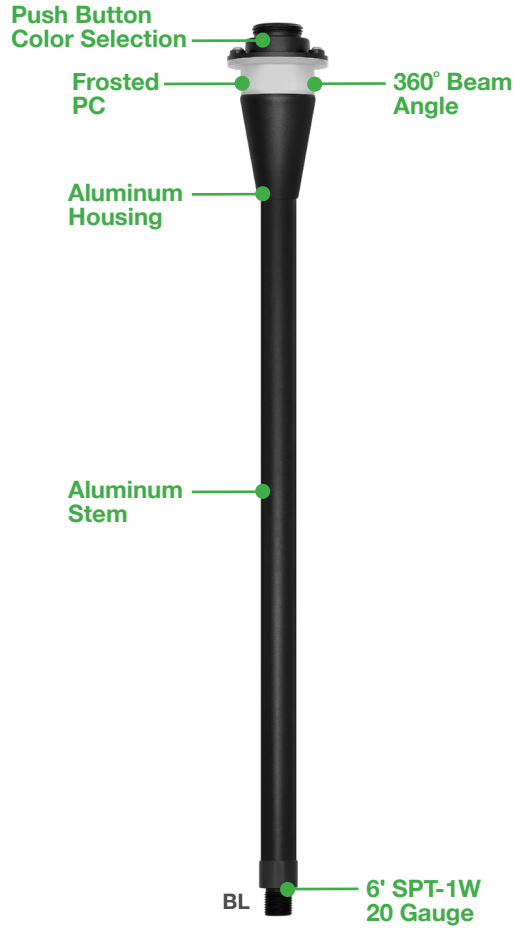

FEATURES

17 SCENE OPTIONS

2700K	
3000K	
3500K	
4000K	
5000K	
WHITE	
RED	
GREEN	
BLUE	
ORANGE	
PURPLE	
CYAN	
RED/GREEN/BLUE	• 2 Second Smooth Color Change
RED/GREEN/BLUE	• 2 Second Flash Color Change
ALL COLORS	• 2 Second Smooth Color Change
ALL COLORS	• 2 Second Flash Color Change
ALL COLORS	• 2 Second Smooth Color Change + 2 Second Flash Color Change
OFF	

DIMENSIONS