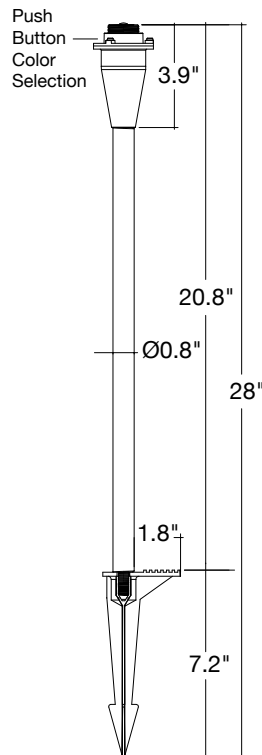

#### Detail Specifications:

- Finish: Bronze or Black
- Housing: Aluminum
- LED Integrated
- Power: 5W
- Lumens: 200
- Beam Angle: 360°
- IP Rating: Wet Location IP65
- Lens: Frosted PC

#### Mounting & Installations:

- Wire: 6' (72") SPT-1W 20 gauge wire lead
- Spike: 7" Non-metallic spike included
  - Optional brass spike available
- Solid aluminum pipe with 1/2" knuckle stem

# DIMENSIONS