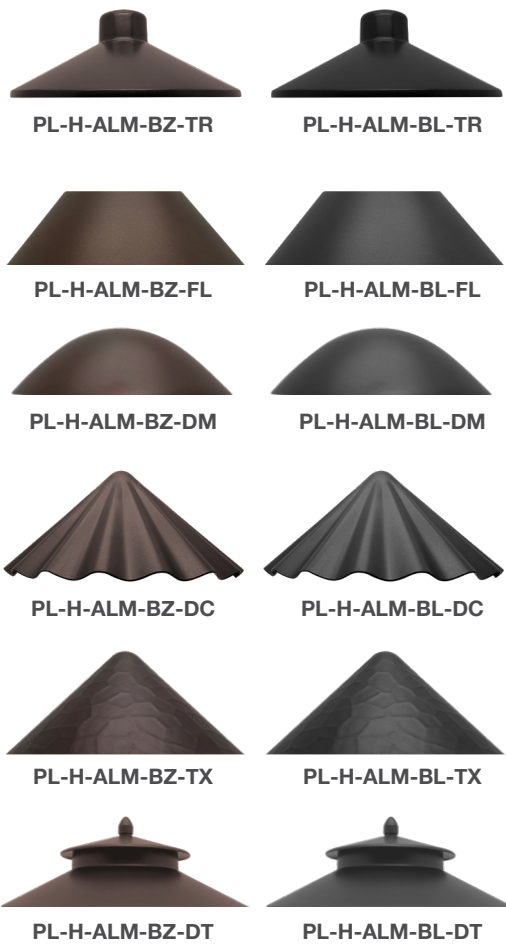

#### Detail Specifications:

- Finish: Bronze or Black
- Housing: Aluminum
- LED Integrated
- Power: 5W
- Lumens: 200
- Beam Angle: 360°
- IP Rating: Wet Location IP65
- Lens: Frosted PC

## 17 SCENE OPTIONS

2700K	
3000K	
3500K	
4000K	
5000K	
WHITE	
RED	
GREEN	
BLUE	
ORANGE	
PURPLE	
CYAN	
RED/GREEN/BLUE	<ul style="list-style-type: none"> <li>• 2 Second Smooth Color Change</li> </ul>
RED/GREEN/BLUE	<ul style="list-style-type: none"> <li>• 2 Second Flash Color Change</li> </ul>
ALL COLORS	<ul style="list-style-type: none"> <li>• 2 Second Smooth Color Change</li> </ul>
ALL COLORS	<ul style="list-style-type: none"> <li>• 2 Second Flash Color Change</li> </ul>
ALL COLORS	<ul style="list-style-type: none"> <li>• 2 Second Smooth Color Change</li> <li>+ 2 Second Flash Color Change</li> </ul>
OFF	