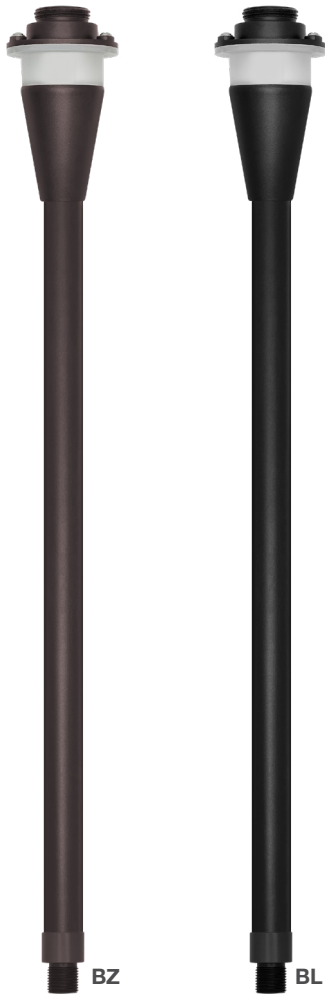

Low Voltage: Path Lights (Shade)

Aluminum Housing– Integrated LED

RGB + 5-CCT

Detail Specifications:

- Finish: Bronze or Black
- Housing: Aluminum
- LED Integrated
- Power: 5W
- Lumens: 200
- Beam Angle: 360°
- IP Rating: Wet Location IP65
- Lens: Frosted PC

Applications:

- Landscape
- Walkways & Pathways
- Security Lighting
- Hospitality, Multi-Family
- Outdoor Corridors
- General Outdoor Lighting
- Residential, Commercial

Product Information:

- 17 color scene options to choose from with a push button on each individual fixture
- Color switch is located on the top of the stem
 - Remove the cap to select your color
- Water tight silicone ring for waterproofing
- Stem Height: 21"
- Shade Options: various options available
- Stem and shade sold separately
- Packaging: Retail color box
- Master Box Quantity:
 - Stems: 25pcs.
 - Shades: 48pcs.

Driver Options:

- Compatible with Low Voltage Drivers
 - 12-24V AC/DC
- Max load should not exceed more than 80% of the transformer wattage

Mounting & Installations:

- Wire: 6' (72") SPT-1W 20 gauge wire lead
- Spike: 7" Non-metallic spike included
 - Optional brass spike available
- Solid aluminum pipe with 1/2" knuckle stem

Specs and model numbers are subject to change with or without notice. Customization of product is available.

FEATURES

17 SCENE OPTIONS

2700K	
3000K	
3500K	
4000K	
5000K	
WHITE	
RED	
GREEN	
BLUE	
ORANGE	
PURPLE	
CYAN	
RED/GREEN/BLUE	<ul style="list-style-type: none"> • 2 Second Smooth Color Change
RED/GREEN/BLUE	<ul style="list-style-type: none"> • 2 Second Flash Color Change
ALL COLORS	<ul style="list-style-type: none"> • 2 Second Smooth Color Change
ALL COLORS	<ul style="list-style-type: none"> • 2 Second Flash Color Change
ALL COLORS	<ul style="list-style-type: none"> • 2 Second Smooth Color Change + 2 Second Flash Color Change
OFF	