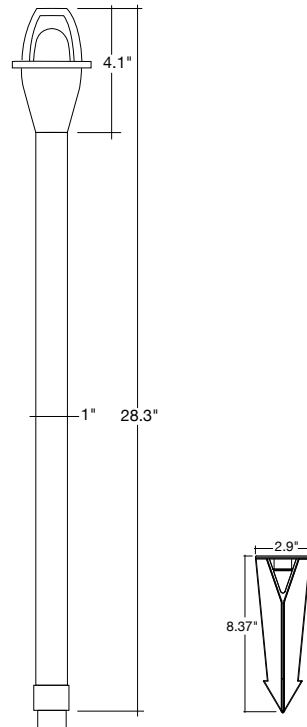

Warranty:

- 1 Year Limited Warranty on Housing Defects

Aluminum Bronze Stem Options	Aluminum Bronze Shade Options	Aluminum Black Stem Options	Aluminum Black Shade Options	1 Bulb Options
PL-12-ALM-BZ-12V 12" Height PL-24-ALM-BZ-12V 24" Height	PL-H-ALM-BZ-1 Style 1 PL-H-ALM-BZ-2 Style 2 PL-H-ALM-BZ-3 Style 3	PL-12-ALM-BL-12V 12" Height PL-24-ALM-BL-12V 24" Height	PL-H-ALM-BL-1 Style 1 PL-H-ALM-BL-2 Style 2 PL-H-ALM-BL-3 Style 3	LED-G4WP-1.5W-SW 2700K LED-G4WP-1.5W-WW 3000K LED-G4WP-1.5W-CW 4000K LED-G4WP-2.5W-SW 2700K LED-G4WP-2.5W-WW 3000K LED-G4WP-2.5W-CW 4000K LED-G4WP-3.5W-SW 2700K LED-G4WP-3.5W-WW 3000K LED-G4WP-3.5W-CW 4000K

Optional Accessories on Page 3

Specs and model numbers are subject to change with or without notice. Customization of product is available.

FEATURES

DIMENSIONS

LED-G4WP-1.5W-SW
LED-G4WP-1.5W-WW
LED-G4WP-1.5W-CW