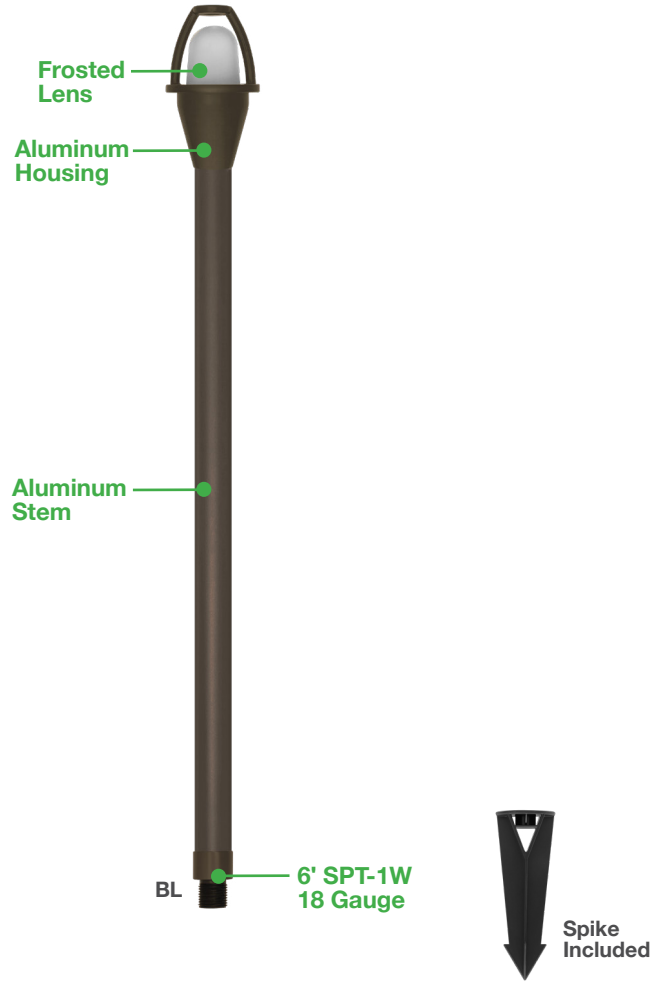

Driver Options:

- Compatible with 12V Low Voltage Drivers

Mounting & Installations:

- Wire: 6' (72") SPT-1W 18 gauge wire lead
- Spike: 8.3" Non-metallic spike included
 - Optional brass spike available
- Solid aluminum pipe with 1/2" knuckle stem

Warranty:

- 1 Year Limited Warranty on Housing Defects

Aluminum Bronze Stem Options	Aluminum Bronze Shade Options	Aluminum Black Stem Options	Aluminum Black Shade Options	1 Bulb Options
PL-12-ALM-BZ-12V 12" Height PL-24-ALM-BZ-12V 24" Height	PL-H-ALM-BZ-1 Style 1 PL-H-ALM-BZ-2 Style 2 PL-H-ALM-BZ-3 Style 3	PL-12-ALM-BL-12V 12" Height PL-24-ALM-BL-12V 24" Height	PL-H-ALM-BL-1 Style 1 PL-H-ALM-BL-2 Style 2 PL-H-ALM-BL-3 Style 3	LED-G4WP-1.5W-SW 2700K LED-G4WP-1.5W-WW 3000K LED-G4WP-1.5W-CW 4000K LED-G4WP-2.5W-SW 2700K LED-G4WP-2.5W-WW 3000K LED-G4WP-2.5W-CW 4000K LED-G4WP-3.5W-SW 2700K LED-G4WP-3.5W-WW 3000K LED-G4WP-3.5W-CW 4000K

Optional Accessories on Page 3

Specs and model numbers are subject to change with or without notice. Customization of product is available.

FEATURES

DIMENSIONS

LED-G4WP-1.5W-SW
LED-G4WP-1.5W-WW
LED-G4WP-1.5W-CW