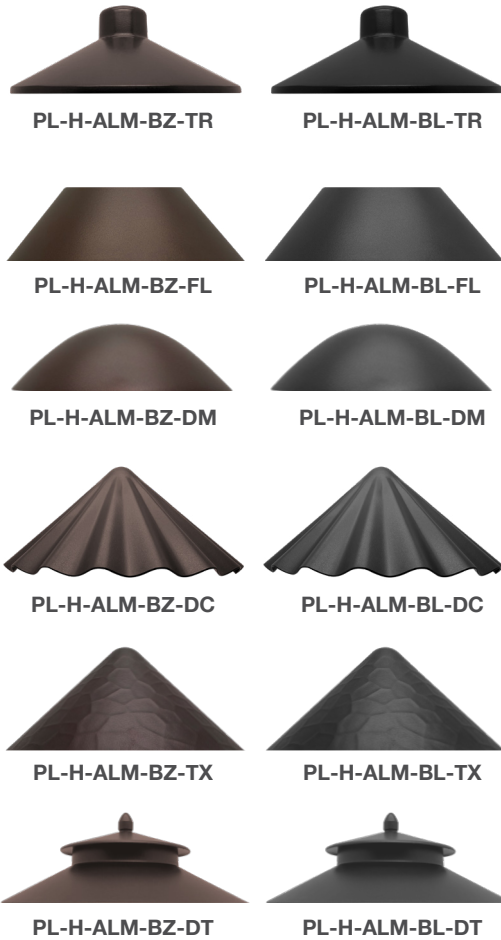

Low Voltage: Path Lights (Shade)

Aluminum Housing– Integrated LED

RGB + 5-CCT

Detail Specifications:

- Finish: Bronze or Black
- Housing: Aluminum
- LED Integrated
- Power: 5W
- Lumens: 200
- Beam Angle: 360°
- IP Rating: Wet Location IP65
- Lens: Frosted PC

Applications:

- Landscape
- Walkways & Pathways
- Security Lighting
- Hospitality, Multi-Family
- Outdoor Corridors
- General Outdoor Lighting
- Residential, Commercial

Product Information:

- 17 color scene options to choose from with a push button on each individual fixture
- Color switch is located on the top of the stem
 - Remove the cap to select your color
- Water tight silicone ring for waterproofing
- Stem Height: 21"
- Shade Options: various options available
- Stem and shade sold separately
- Packaging: Retail color box
- Master Box Quantity:
 - Stems: 25pcs.
 - Shades: 48pcs.

Specs and model numbers are subject to change with or without notice. Customization of product is available.

FEATURES

17 SCENE OPTIONS

2700K	
3000K	
3500K	
4000K	
5000K	
WHITE	
RED	
GREEN	
BLUE	
ORANGE	
PURPLE	
CYAN	
RED/GREEN/BLUE	<ul style="list-style-type: none"> • 2 Second Smooth Color Change
RED/GREEN/BLUE	<ul style="list-style-type: none"> • 2 Second Flash Color Change
ALL COLORS	<ul style="list-style-type: none"> • 2 Second Smooth Color Change
ALL COLORS	<ul style="list-style-type: none"> • 2 Second Flash Color Change
ALL COLORS	<ul style="list-style-type: none"> • 2 Second Smooth Color Change + 2 Second Flash Color Change
OFF	