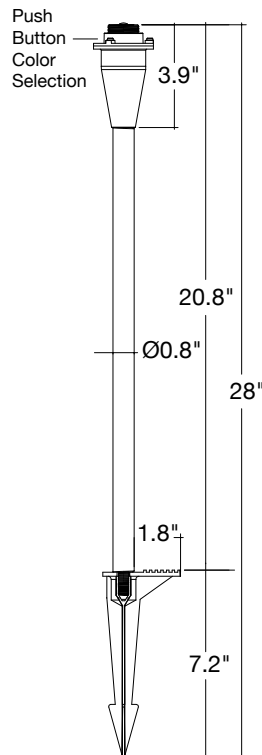

#### Mounting & Installations:

- Wire: 6' (72") SPT-1W 20 gauge wire lead
- Spike: 7" Non-metallic spike included
  - Optional brass spike available
- Solid aluminum pipe with 1/2" knuckle stem

# DIMENSIONS