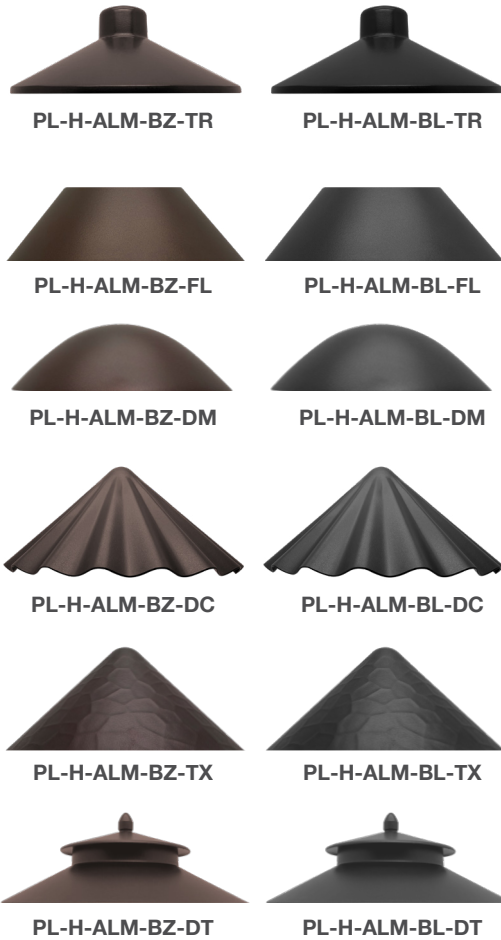

#### Detail Specifications:

- Finish: Bronze or Black
- Housing: Aluminum
- LED Integrated
- Power: 5W
- Lumens: 200
- Beam Angle: 360°
- IP Rating: Wet Location IP65
- Lens: Frosted PC

## 17 SCENE OPTIONS

2700K	
3000K	
3500K	
4000K	
5000K	
WHITE	
RED	
GREEN	
BLUE	
ORANGE	
PURPLE	
CYAN	
RED/GREEN/BLUE	<ul style="list-style-type: none"> <li>• 2 Second Smooth Color Change</li> </ul>
RED/GREEN/BLUE	<ul style="list-style-type: none"> <li>• 2 Second Flash Color Change</li> </ul>
ALL COLORS	<ul style="list-style-type: none"> <li>• 2 Second Smooth Color Change</li> </ul>
ALL COLORS	<ul style="list-style-type: none"> <li>• 2 Second Flash Color Change</li> </ul>
ALL COLORS	<ul style="list-style-type: none"> <li>• 2 Second Smooth Color Change</li> <li>+ 2 Second Flash Color Change</li> </ul>
OFF	