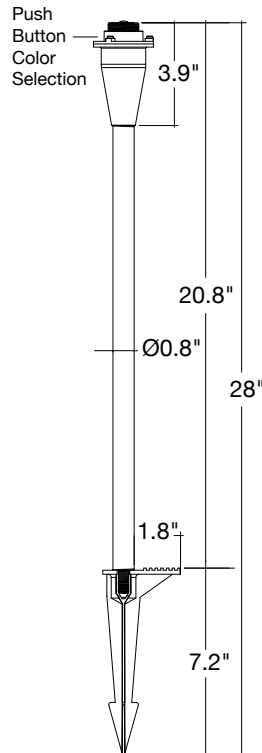

Driver Options:

- Compatible with Low Voltage Drivers
 - 12-24V AC/DC
- Max load should not exceed more than 80% of the transformer wattage

Mounting & Installations:

- Wire: 6' (72") SPT-1W 20 gauge wire lead
- Spike: 7" Non-metallic spike included
 - Optional brass spike available
- Solid aluminum pipe with 1/2" knuckle stem

DIMENSIONS

ACCESSORIES

STK-HD-1/2-BR

SM-1/2-BR-ORB

SM-1/2-BR-MBL

SM-1/2-ALM-BZ

SM-1/2-ALM-BL

SM3-1/2-BR-ORB