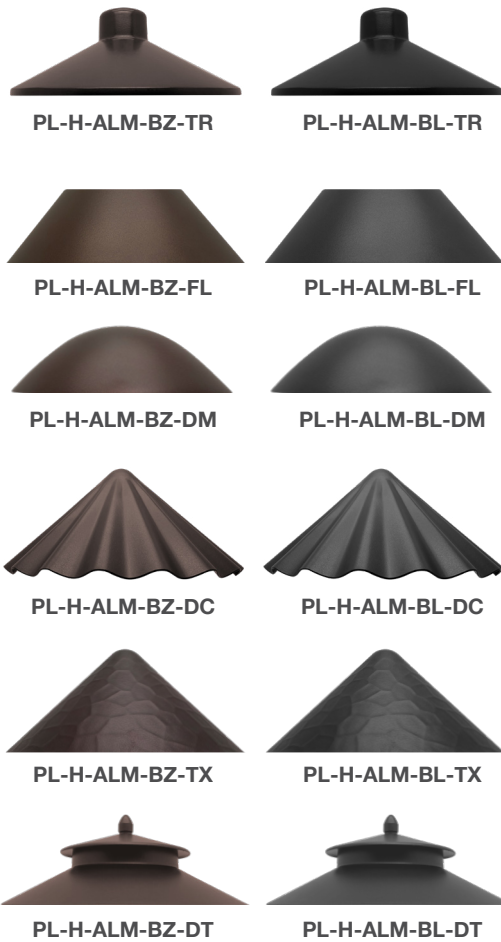

Low Voltage: Path Lights (Shade)

Aluminum Housing– Integrated LED

RGB + 5-CCT

Detail Specifications:

- Finish: Bronze or Black
- Housing: Aluminum
- LED Integrated
- Power: 5W
- Lumens: 200
- Beam Angle: 360°
- IP Rating: Wet Location IP65
- Lens: Frosted PC

Applications:

- Landscape
- Walkways & Pathways
- Security Lighting
- Hospitality, Multi-Family
- Outdoor Corridors
- General Outdoor Lighting
- Residential, Commercial

Product Information:

- 17 color scene options to choose from with a push button on each individual fixture
- Color switch is located on the top of the stem
 - Remove the cap to select your color
- Water tight silicone ring for waterproofing
- Stem Height: 21"
- Shade Options: various options available
- Stem and shade sold separately
- Packaging: Retail color box
- Master Box Quantity:
 - Stems: 25pcs.
 - Shades: 48pcs.

Specs and model numbers are subject to change with or without notice. Customization of product is available.

FEATURES

17 SCENE OPTIONS

2700K	
3000K	
3500K	
4000K	
5000K	
WHITE	
RED	
GREEN	
BLUE	
ORANGE	
PURPLE	
CYAN	
RED/GREEN/BLUE	<ul style="list-style-type: none"> • 2 Second Smooth Color Change
RED/GREEN/BLUE	<ul style="list-style-type: none"> • 2 Second Flash Color Change
ALL COLORS	<ul style="list-style-type: none"> • 2 Second Smooth Color Change
ALL COLORS	<ul style="list-style-type: none"> • 2 Second Flash Color Change
ALL COLORS	<ul style="list-style-type: none"> • 2 Second Smooth Color Change + 2 Second Flash Color Change
OFF	