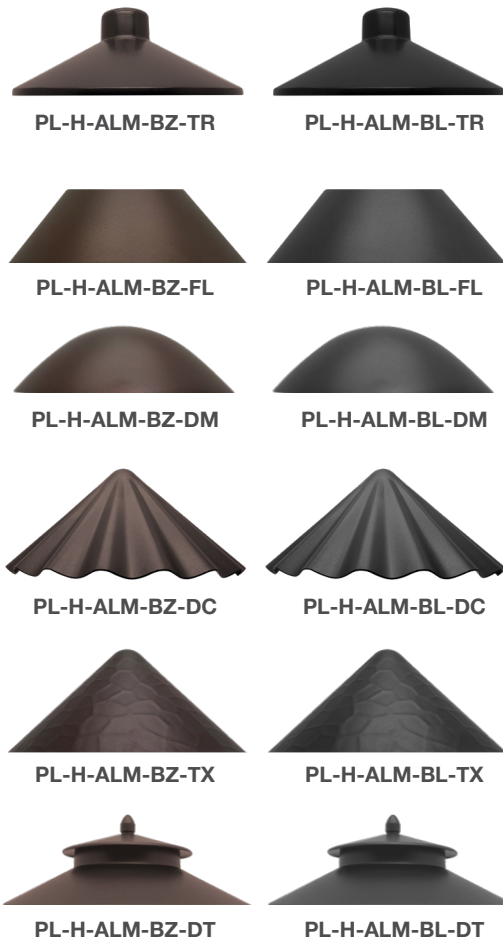

Low Voltage: Path Lights (Shade)

Aluminum Housing– Integrated LED

RGB + 5-CCT

Detail Specifications:

- Finish: Bronze or Black
- Housing: Aluminum
- LED Integrated
- Power: 5W
- Lumens: 200
- Beam Angle: 360°
- IP Rating: Wet Location IP65
- Lens: Frosted PC

Applications:

- Landscape
- Walkways & Pathways
- Security Lighting
- Hospitality, Multi-Family
- Outdoor Corridors
- General Outdoor Lighting
- Residential, Commercial

Product Information:

- 17 color scene options to choose from with a push button on each individual fixture
- Color switch is located on the top of the stem
 - Remove the cap to select your color
- Water tight silicone ring for waterproofing
- Stem Height: 21"
- Shade Options: various options available
- Stem and shade sold separately
- Packaging: Retail color box
- Master Box Quantity:
 - Stems: 25pcs.
 - Shades: 48pcs.

Specs and model numbers are subject to change with or without notice. Customization of product is available.

FEATURES

RGB + CW Selectable

17 SCENE OPTIONS

2700K	
3000K	
3500K	
4000K	
5000K	
WHITE	
RED	
GREEN	
BLUE	
ORANGE	
PURPLE	
CYAN	
RED/GREEN/BLUE	<ul style="list-style-type: none"> • 2 Second Smooth Color Change
RED/GREEN/BLUE	<ul style="list-style-type: none"> • 2 Second Flash Color Change
ALL COLORS	<ul style="list-style-type: none"> • 2 Second Smooth Color Change
ALL COLORS	<ul style="list-style-type: none"> • 2 Second Flash Color Change
ALL COLORS	<ul style="list-style-type: none"> • 2 Second Smooth Color Change + 2 Second Flash Color Change
OFF	