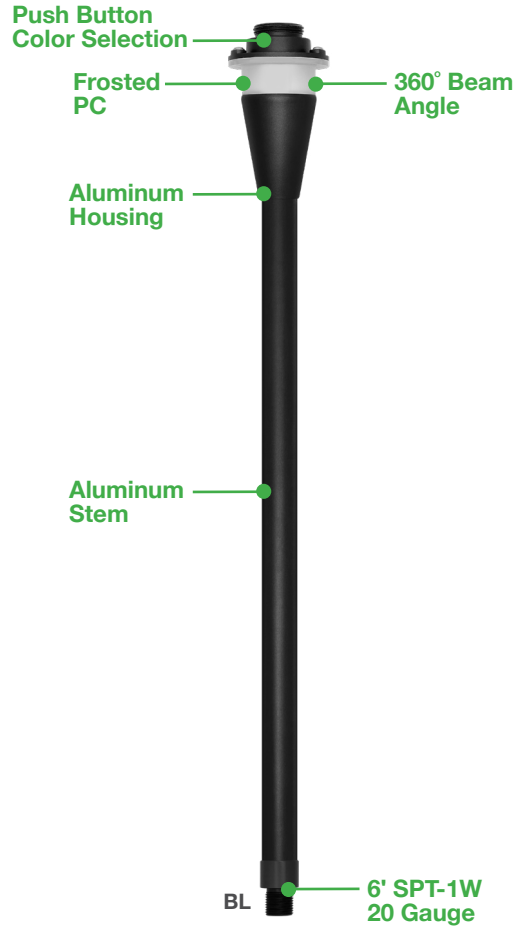

FEATURES

RGB + CW Selectable

17 SCENE OPTIONS

2700K	
3000K	
3500K	
4000K	
5000K	
WHITE	
RED	
GREEN	
BLUE	
ORANGE	
PURPLE	
CYAN	
RED/GREEN/BLUE	• 2 Second Smooth Color Change
RED/GREEN/BLUE	• 2 Second Flash Color Change
ALL COLORS	• 2 Second Smooth Color Change
ALL COLORS	• 2 Second Flash Color Change
ALL COLORS	• 2 Second Smooth Color Change + 2 Second Flash Color Change
OFF	

DIMENSIONS