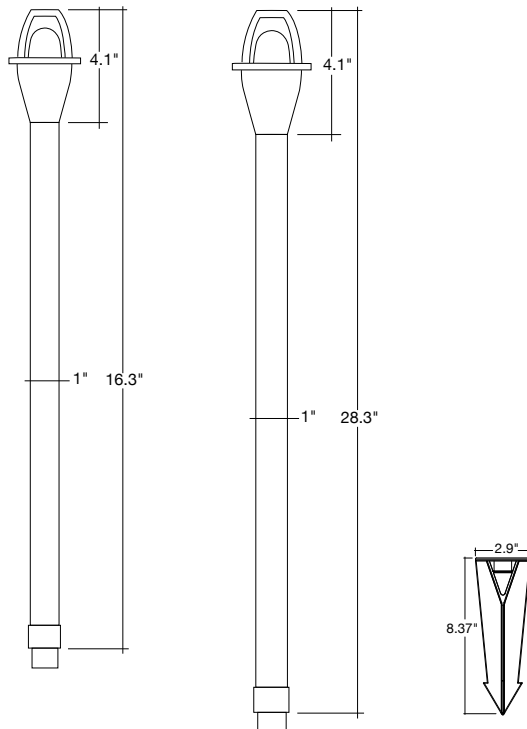

### Product Information:

- Heat resistant glass lens
- Water tight silicone ring for waterproofing
- Stem Options: 12" or 24" Height
- Shade Options: various options available
- Stem and shade sold separately
- Packaging: Retail color box
- Master box quantity: 10pcs.

### Mounting & Installations:

- Wire: 6' (72") SPT-1W 18 gauge wire lead
- Spike: 8.3" Non-metallic spike included
- Optional brass spike available
- Sold brass pipe with 1/2" knuckle stem

### Warranty:

- Lifetime Anti-Corrosion Warranty

Oil Rubbed Bronze Stem Options	Oil Rubbed Bronze Shade Options	Matte Black Stem Options	Oil Rubbed Bronze Shade Options	1 Bulb Options
PL-12-BR-ORB-12V 12" Height PL-24-BR-ORB-12V 24" Height	PL-H-BR-ORB-1 Style 1 PL-H-BR-ORB-2 Style 2 PL-H-BR-ORB-3 Style 3	PL-12-BR-MBL-12V 12" Height PL-24-BR-MBL-12V 24" Height	PL-H-BR-MBL-1 Style 1 PL-H-BR-MBL-2 Style 2 PL-H-BR-MBL-3 Style 3	LED-G4WP-1.5W-SW 2700K LED-G4WP-1.5W-WW 3000K LED-G4WP-1.5W-CW 4000K LED-G4WP-2.5W-SW 2700K LED-G4WP-2.5W-WW 3000K LED-G4WP-2.5W-CW 4000K LED-G4WP-3.5W-SW 2700K LED-G4WP-3.5W-WW 3000K LED-G4WP-3.5W-CW 4000K

## DIMENSIONS

LED-G4WP-1.5W-SW  
LED-G4WP-1.5W-WW  
LED-G4WP-1.5W-CW

LED-G4WP-2.5W-SW  
LED-G4WP-2.5W-WW  
LED-G4WP-2.5W-CW

LED-G4WP-3.5W-SW  
LED-G4WP-3.5W-WW  
LED-G4WP-3.5W-CW

STK-HD-1/2-BR

SM-1/2-BR-ORB