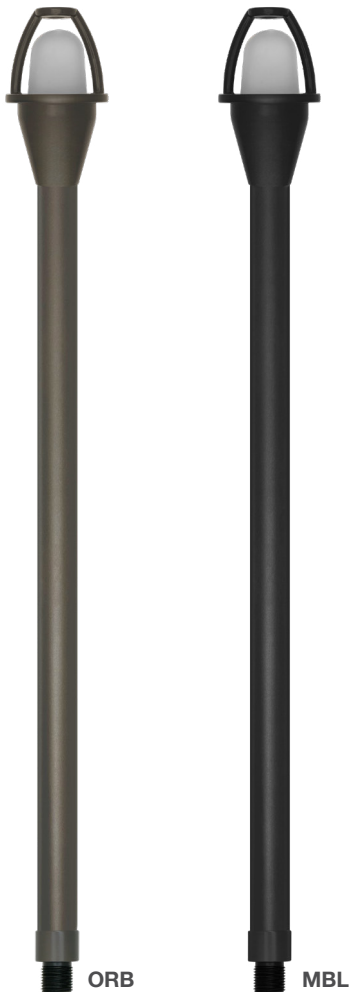

# Low Voltage: Path Lights (Shade)

## Solid Brass – Architectural Models

### Detail Specifications:

- Finish: Oil Rubbed Bronze or Matte Black
- Housing: Corrosion Resistant Solid Brass
- Lamp Type:
  - G4 Bulbs 12V (not included)
  - 35W Halogen Max
  - LED bulbs available
- IP Rating: Wet Location IP65
- Lens: Clear glass

### Mounting & Installations:

- Wire: 6' (72") SPT-1W 18 gauge wire lead
- Spike: 8.3" Non-metallic spike included
- Optional brass spike available
- Sold brass pipe with 1/2" knuckle stem