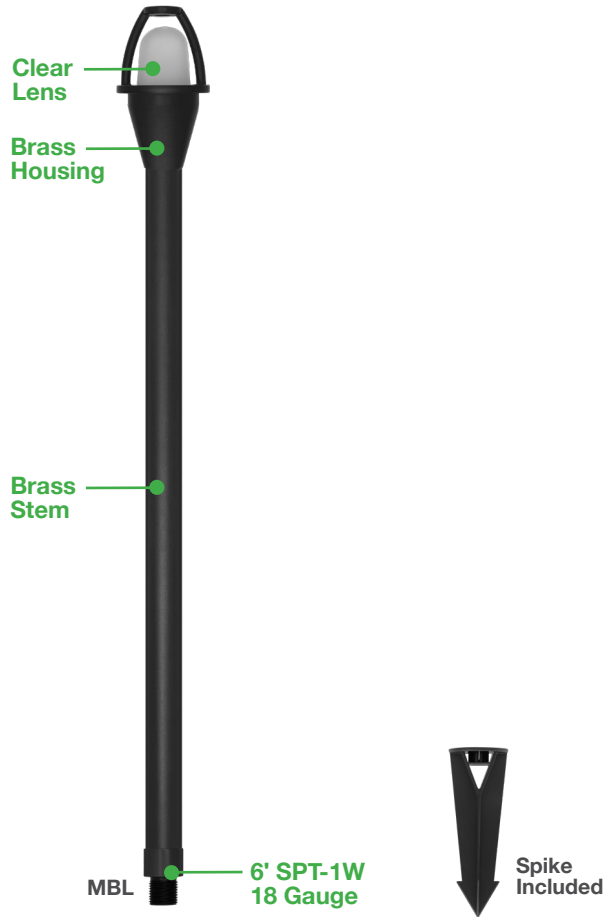

### Detail Specifications:

- Finish: Oil Rubbed Bronze or Matte Black
- Housing: Corrosion Resistant Solid Brass
- Lamp Type:
  - G4 Bulbs 12V (not included)
  - 35W Halogen Max
  - LED bulbs available
- IP Rating: Wet Location IP65
- Lens: Clear glass

### Mounting & Installations:

- Wire: 6' (72") SPT-1W 18 gauge wire lead
- Spike: 8.3" Non-metallic spike included
- Optional brass spike available
- Sold brass pipe with 1/2" knuckle stem

### Warranty:

- Lifetime Anti-Corrosion Warranty

Oil Rubbed Bronze Stem Options	Oil Rubbed Bronze Shade Options	Matte Black Stem Options	Oil Rubbed Bronze Shade Options	1 Bulb Options
PL-12-BR-ORB-12V 12" Height PL-24-BR-ORB-12V 24" Height	PL-H-BR-ORB-1 Style 1 PL-H-BR-ORB-2 Style 2 PL-H-BR-ORB-3 Style 3	PL-12-BR-MBL-12V 12" Height PL-24-BR-MBL-12V 24" Height	PL-H-BR-MBL-1 Style 1 PL-H-BR-MBL-2 Style 2 PL-H-BR-MBL-3 Style 3	LED-G4WP-1.5W-SW 2700K LED-G4WP-1.5W-WW 3000K LED-G4WP-1.5W-CW 4000K LED-G4WP-2.5W-SW 2700K LED-G4WP-2.5W-WW 3000K LED-G4WP-2.5W-CW 4000K LED-G4WP-3.5W-SW 2700K LED-G4WP-3.5W-WW 3000K LED-G4WP-3.5W-CW 4000K

## DIMENSIONS

LED-G4WP-1.5W-SW  
LED-G4WP-1.5W-WW  
LED-G4WP-1.5W-CW

LED-G4WP-2.5W-SW  
LED-G4WP-2.5W-WW  
LED-G4WP-2.5W-CW

LED-G4WP-3.5W-SW  
LED-G4WP-3.5W-WW  
LED-G4WP-3.5W-CW

STK-HD-1/2-BR

SM-1/2-BR-ORB