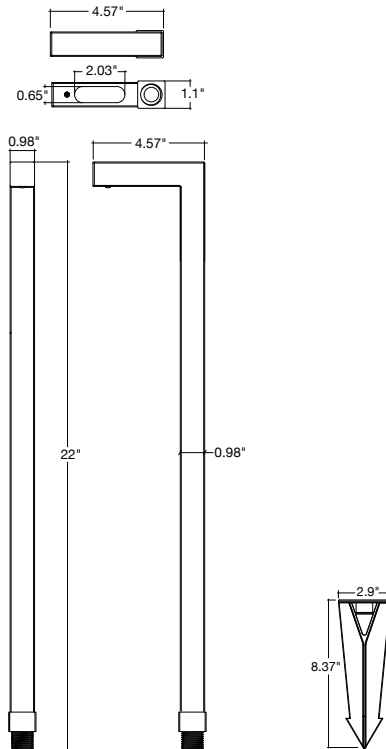

Specs and model numbers are subject to change with or without notice. Customization of product is available.

FEATURES

DIMENSIONS

LED-G4WP-1.5W-SW
LED-G4WP-1.5W-WW
LED-G4WP-1.5W-CW

LED-G4WP-2.5W-SW
LED-G4WP-2.5W-WW
LED-G4WP-2.5W-CW