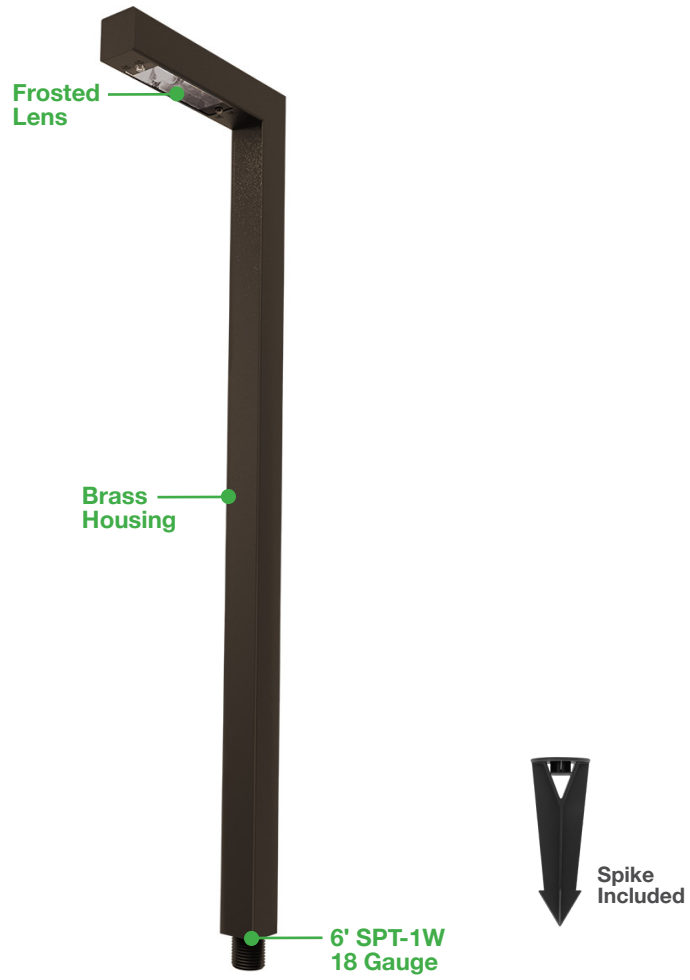

Low Voltage: Path Lights (L Shape)

Aluminum Housing – Economy Models

Detail Specifications:

- Finish: Bronze or Black
- Housing: Aluminum
- Lamp Type:
 - G4 Bulbs 12V (not included)
 - 35W Halogen Max
 - LED bulbs available
- IP Rating: Wet Location IP65
- Lens: Clear glass

Warranty:

- 1 Year Limited Warranty on Housing Defects

Fixtures

PL-L-22-ALM-BZ-12V
Bronze
PL-L-22-ALM-BL-12V
Black

1 Bulb Options

LED-G4WP-1.5W-SW
2700K
LED-G4WP-1.5W-WW
3000K
LED-G4WP-1.5W-CW
4000K
LED-G4WP-2.5W-SW
2700K
LED-G4WP-2.5W-WW
3000K
LED-G4WP-2.5W-CW
4000K
LED-G4WP-3.5W-SW
2700K
LED-G4WP-3.5W-WW
3000K
LED-G4WP-3.5W-CW
4000K

Specs and model numbers are subject to change with or without notice. Customization of product is available.

FEATURES

DIMENSIONS

LED-G4WP-1.5W-SW
LED-G4WP-1.5W-WW
LED-G4WP-1.5W-CW

LED-G4WP-2.5W-SW
LED-G4WP-2.5W-WW
LED-G4WP-2.5W-CW