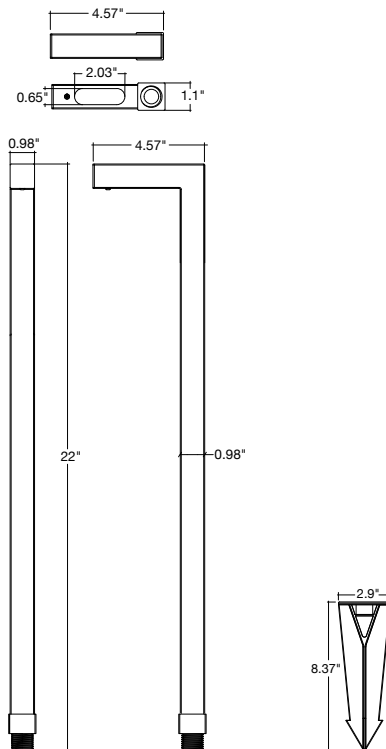

Specs and model numbers are subject to change with or without notice. Customization of product is available.

FEATURES

DIMENSIONS

LED-G4WP-1.5W-SW
LED-G4WP-1.5W-WW
LED-G4WP-1.5W-CW

LED-G4WP-2.5W-SW
LED-G4WP-2.5W-WW
LED-G4WP-2.5W-CW