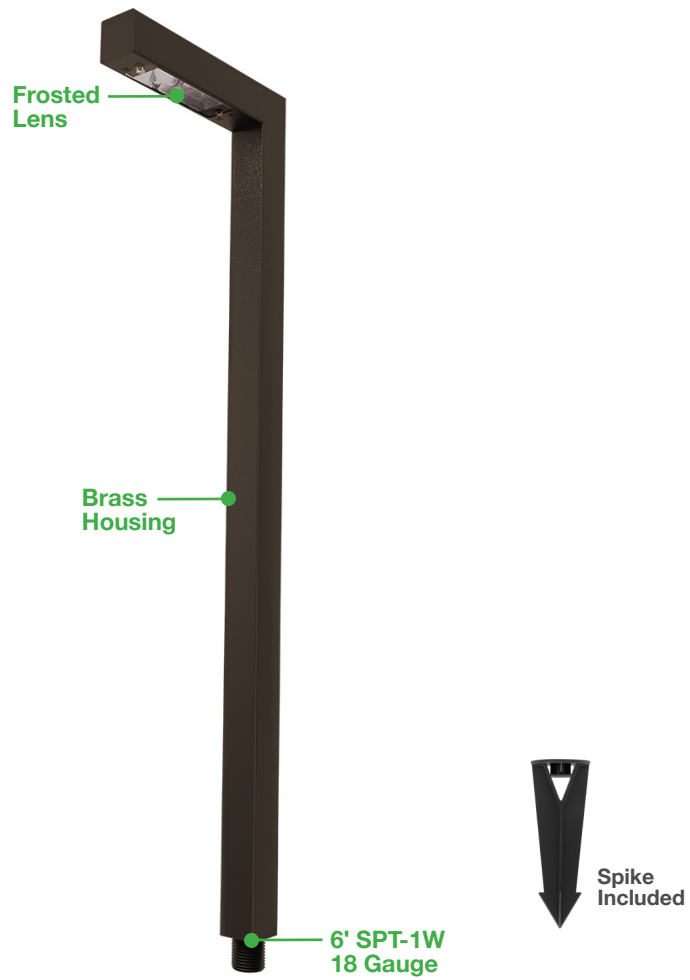

Low Voltage: Path Lights (L Shape)

Aluminum Housing – Economy Models

Detail Specifications:

- Finish: Bronze or Black
- Housing: Aluminum
- Lamp Type:
 - G4 Bulbs 12V (not included)
 - 35W Halogen Max
 - LED bulbs available
- IP Rating: Wet Location IP65
- Lens: Clear glass

Specs and model numbers are subject to change with or without notice. Customization of product is available.

FEATURES

DIMENSIONS

LED-G4WP-1.5W-SW
LED-G4WP-1.5W-WW
LED-G4WP-1.5W-CW

LED-G4WP-2.5W-SW
LED-G4WP-2.5W-WW
LED-G4WP-2.5W-CW