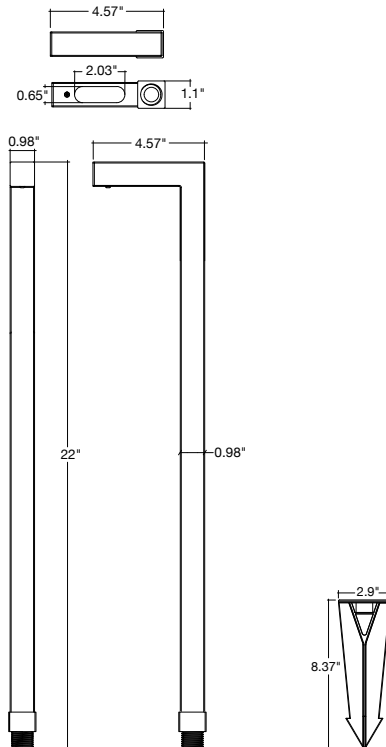

Specs and model numbers are subject to change with or without notice. Customization of product is available.

FEATURES

DIMENSIONS

LED-G4WP-1.5W-SW
LED-G4WP-1.5W-WW
LED-G4WP-1.5W-CW

LED-G4WP-2.5W-SW
LED-G4WP-2.5W-WW
LED-G4WP-2.5W-CW

LED-G4WP-3.5W-SW
LED-G4WP-3.5W-WW
LED-G4WP-3.5W-CW

STK-HD-1/2-BR

SM-1/2-BR-ORB

SM-1/2-BR-MBL

SM-1/2-ALM-BZ

SM-1/2-ALM-BL

SM3-1/2-BR-ORB

SM3-1/2-BR-MBL