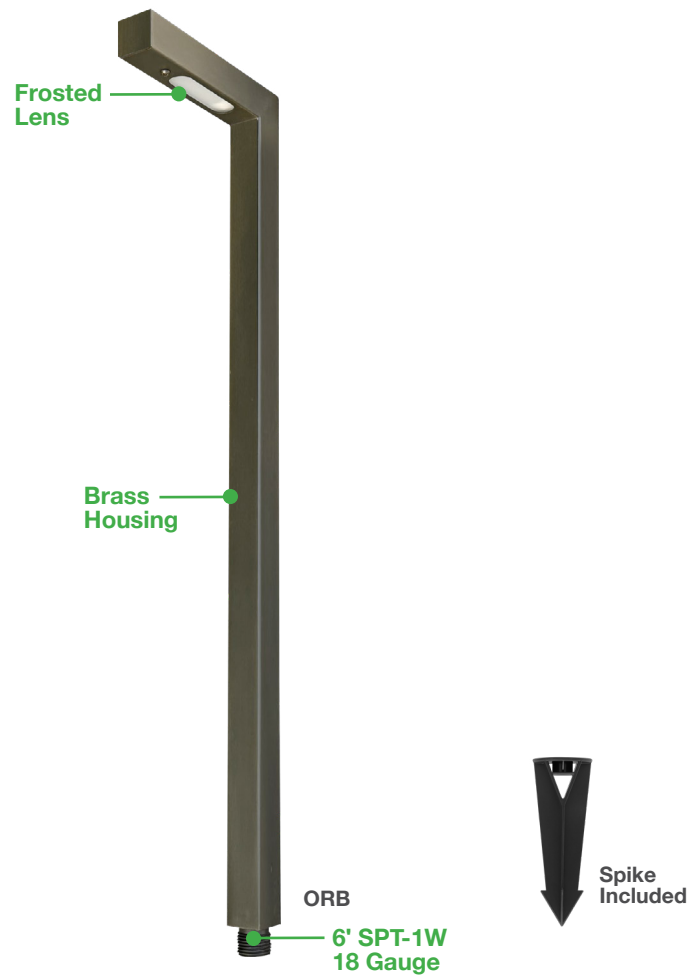

Low Voltage: Path Lights (L Shape)

Solid Brass – Architectural Models

Detail Specifications:

- Finish: Oil Rubbed Bronze or Matte Black
- Housing: Corrosion Resistant Solid Brass
- Lamp Type:
 - G4 Bulbs 12V (not included)
 - 35W Halogen Max
 - LED bulbs available
- IP Rating: Wet Location IP65
- Lens: Clear glass

Warranty:

- Lifetime Anti-Corrosion Warranty

Fixtures

PL-L-22-BR-ORB-12V
Oil Rubbed Bronze
PL-L-22-BR-MBL-12V
Matte Black

1 Bulb Options

LED-G4WP-1.5W-SW
2700K
LED-G4WP-1.5W-WW
3000K
LED-G4WP-1.5W-CW
4000K
LED-G4WP-2.5W-SW
2700K
LED-G4WP-2.5W-WW
3000K
LED-G4WP-2.5W-CW
4000K
LED-G4WP-3.5W-SW
2700K
LED-G4WP-3.5W-WW
3000K
LED-G4WP-3.5W-CW
4000K

Specs and model numbers are subject to change with or without notice. Customization of product is available.

FEATURES

DIMENSIONS

LED-G4WP-1.5W-SW
LED-G4WP-1.5W-WW
LED-G4WP-1.5W-CW

LED-G4WP-2.5W-SW
LED-G4WP-2.5W-WW
LED-G4WP-2.5W-CW