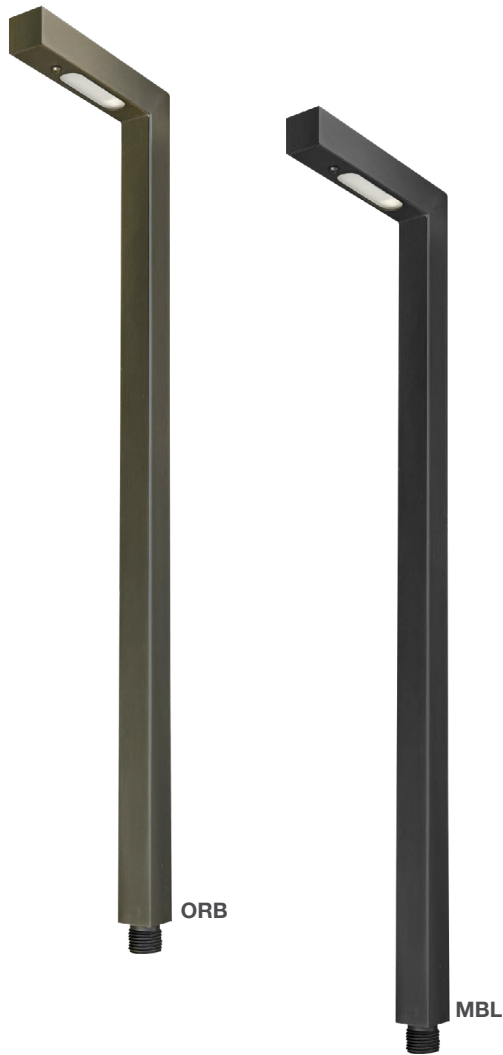

Low Voltage: Path Lights (L Shape)

Solid Brass – Architectural Models

Detail Specifications:

- Finish: Oil Rubbed Bronze or Matte Black
- Housing: Corrosion Resistant Solid Brass
- Lamp Type:
 - G4 Bulbs 12V (not included)
 - 35W Halogen Max
 - LED bulbs available
- IP Rating: Wet Location IP65
- Lens: Clear glass

Applications:

- Landscape
- Walkways & Pathways
- Security Lighting
- Hospitality, Multi-Family
- Outdoor Corridors
- General Outdoor Lighting
- Residential, Commercial

Product Information:

- Heat resistant glass lens
- Water tight silicone ring for waterproofing
- Stem Options: 22" Height
- Packaging: Retail color box
- Master Box Quantity: 10pcs.

Driver Options:

- Compatible with 12V Low Voltage Drivers

Mounting & Installations:

- Wire: 6' (72") SPT-1W 18 gauge wire lead
- Spike: 8.3" Non-metallic spike included
 - Optional brass spike available
- Sold brass pipe with 1/2" knuckle stem

STAKE

Model	Voltage
STK-HD-1/2-BR	Brass Stake 10" Heavy Duty

SURFACE MOUNT

Model	Description
SM-1/2-BR-ORB	Brass Stake 10" Heavy Duty (Oil Rubber Bronze)
SM-1/2-BR-MBL	Brass 1/2" Surface Mount (Matte Black)
SM-1/2-ALM-BZ	Aluminum 1/2" Surface Mount (Bronze)
SM-1/2-ALM-BL	Aluminum 1/2" Surface Mount (Black)