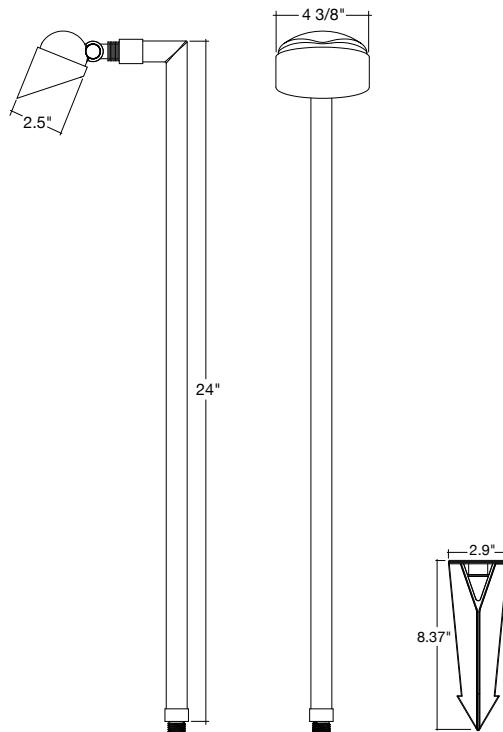

Optional Accessories on Page 3

Specs and model numbers are subject to change with or without notice. Customization of product is available.

FEATURES

DIMENSIONS

LED-G4WP-1.5W-SW
LED-G4WP-1.5W-WW
LED-G4WP-1.5W-CW