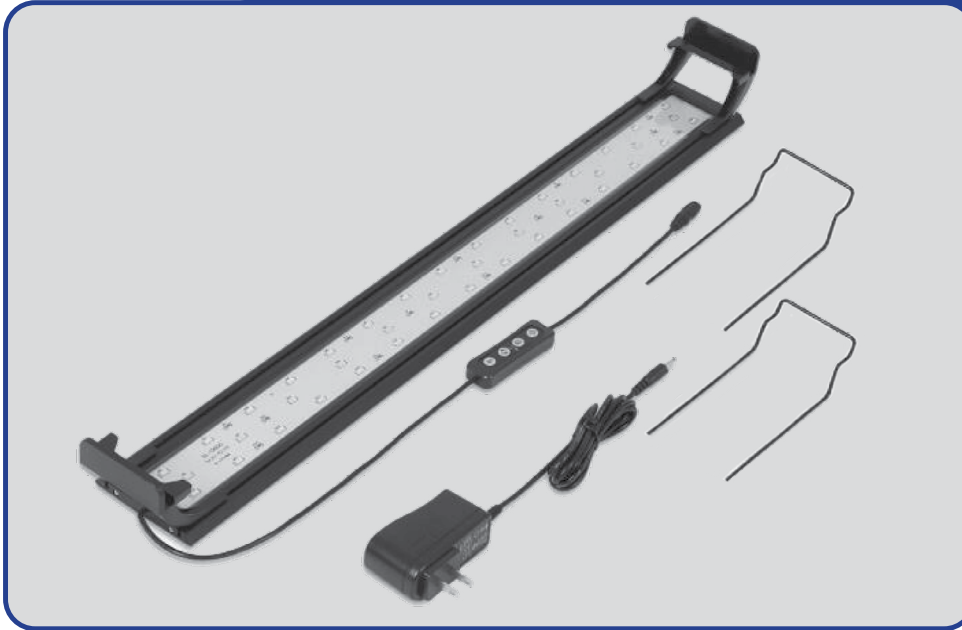

Included

- Aquarium Light
- Adapter
- Extendable
- Metal Brackets
- Plastic Brackets

Dimensions