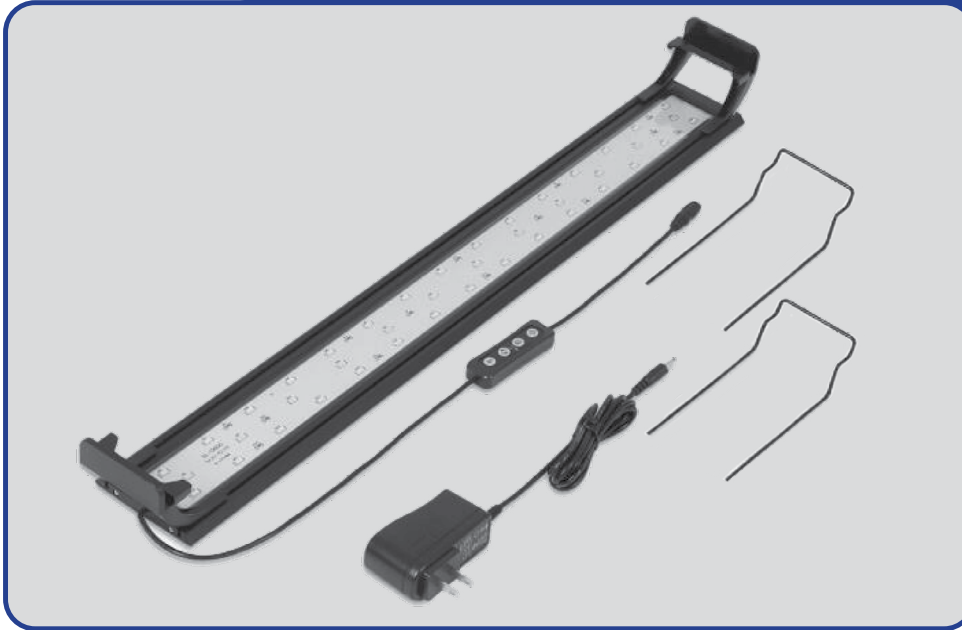

FULL SPECTRUM

-  **Extendable**
-  **3 Light Modes**
-  **5 Levels of Brightness**
-  **3 / 6 / 12 Hour Timer**
-  **20,000 Lifetime Hours**
-  **Waterproof Sealant**
-  **Acrylic Baffle**

**Aluminum Alloy Housing
Optimizes Heat Dissipation**

28I-20W	White, Red, Blue - 20.5W / 1290lm White (6500K) - 14W / 1180lm Blue & Red - 6.5W / 110lm
36I-25W	White, Red, Blue - 24W / 1550lm White (6500K) - 16W / 1400lm Blue & Red - 8W / 150lm
46I-32W	White, Red, Blue - 32W / 1980lm White (6500K) - 21.5W / 1800lm Blue & Red - 10.5W / 180lm

3 Color

FS Full Spectrum

Features

Included

- Aquarium Light
- Adapter
- Extendable
- Metal Brackets
- Plastic Brackets

Dimensions