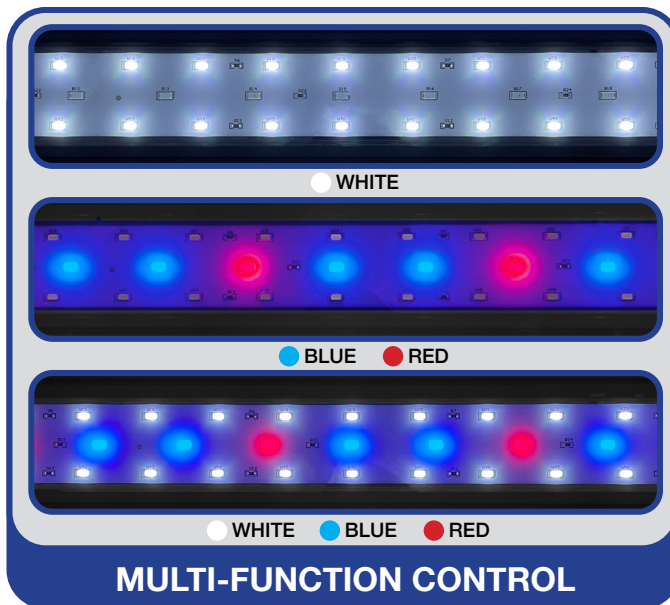

FULL SPECTRUM

-  **Extendable**
-  **3 Light Modes**
-  **5 Levels of Brightness**
-  **3 / 6 / 12 Hour Timer**
-  **20,000 Lifetime Hours**
-  **Waterproof Sealant**
-  **Acrylic Baffle**

**Aluminum Alloy Housing
Optimizes Heat Dissipation**

1 Product

QB-AQUA Aquarium Light

2 Size/Wattage

12I-9W	White, Red, Blue - 9.5W / 600lm White (6500K) - 7W / 560lm Blue & Red - 2.5W / 40lm
16I-14W	White, Red, Blue - 13.5W / 880lm White (6500K) - 9.5W / 810lm Blue & Red - 4W / 70lm
22I-16W	White, Red, Blue - 15W / 920lm White (6500K) - 10W / 830lm Blue & Red - 5W / 90lm

28I-20W	White, Red, Blue - 20.5W / 1290lm White (6500K) - 14W / 1180lm Blue & Red - 6.5W / 110lm
36I-25W	White, Red, Blue - 24W / 1550lm White (6500K) - 16W / 1400lm Blue & Red - 8W / 150lm
46I-32W	White, Red, Blue - 32W / 1980lm White (6500K) - 21.5W / 1800lm Blue & Red - 10.5W / 180lm

3 Color

FS Full Spectrum

Features

Included

- Aquarium Light
- Adapter
- Extendable
- Metal Brackets
- Plastic Brackets

Dimensions