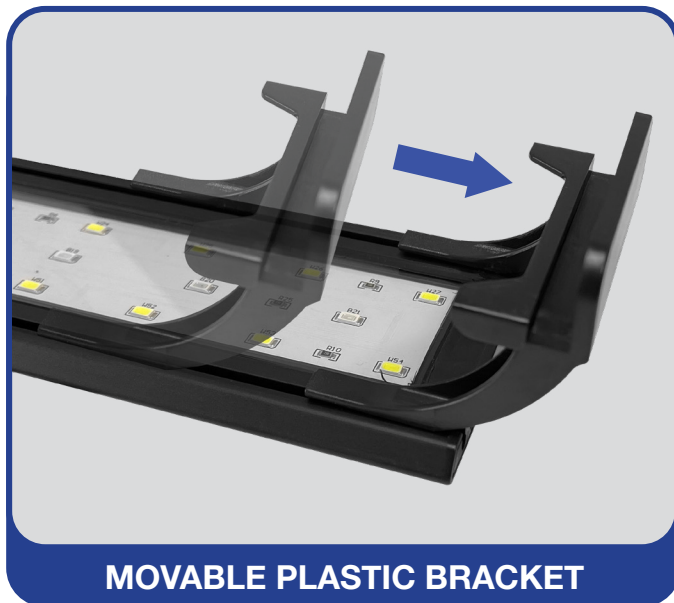

3 Color

FS Full Spectrum

Features

Included

- Aquarium Light
- Adapter
- Extendable
- Metal Brackets
- Plastic Brackets

Dimensions