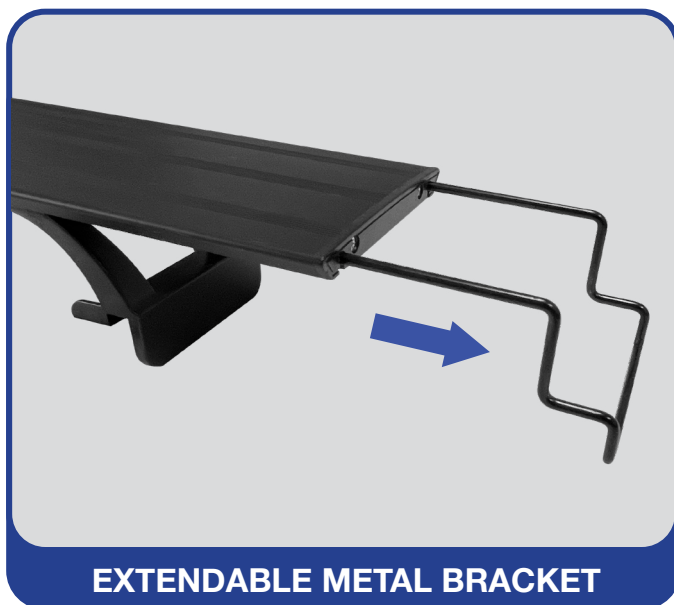

FULL SPECTRUM

-  **Extendable**
-  **3 Light Modes**
-  **5 Levels of Brightness**
-  **3 / 6 / 12 Hour Timer**
-  **20,000 Lifetime Hours**
-  **Waterproof Sealant**
-  **Acrylic Baffle**

**Aluminum Alloy Housing
Optimizes Heat Dissipation**

3 Color

FS Full Spectrum

Features

Included

- Aquarium Light
- Adapter
- Extendable
- Metal Brackets
- Plastic Brackets

Dimensions