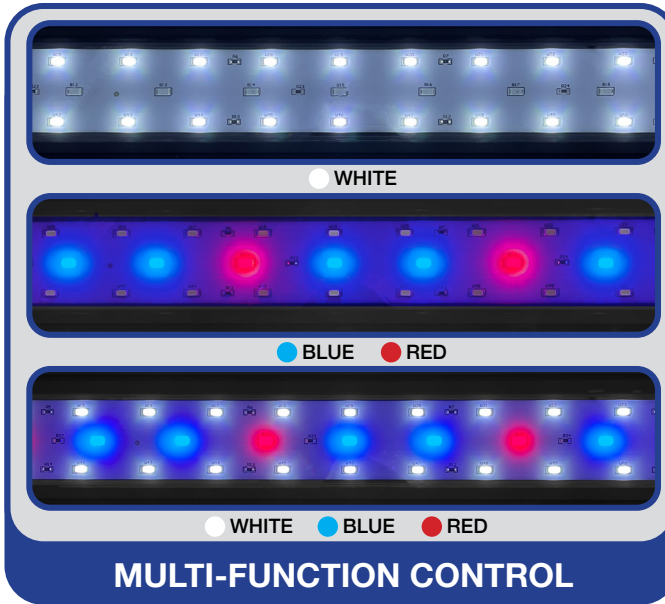

FULL SPECTRUM

-  **Extendable**
-  **3 Light Modes**
-  **5 Levels of Brightness**
-  **3 / 6 / 12 Hour Timer**
-  **20,000 Lifetime Hours**
-  **Waterproof Sealant**
-  **Acrylic Baffle**

**Aluminum Alloy Housing
Optimizes Heat Dissipation**

1 Product

QB-AQUA Aquarium Light

2 Size/Wattage

12I-9W White, Red, Blue - 9.5W / 600lm
White (6500K) - 7W / 560lm
Blue & Red - 2.5W / 40lm

16I-14W White, Red, Blue - 13.5W / 880lm
White (6500K) - 9.5W / 810lm
Blue & Red - 4W / 70lm

22I-16W White, Red, Blue - 15W / 920lm
White (6500K) - 10W / 830lm
Blue & Red - 5W / 90lm

28I-20W White, Red, Blue - 20.5W / 1290lm
White (6500K) - 14W / 1180lm
Blue & Red - 6.5W / 110lm

36I-25W White, Red, Blue - 24W / 1550lm
White (6500K) - 16W / 1400lm
Blue & Red - 8W / 150lm

46I-32W White, Red, Blue - 32W / 1980lm
White (6500K) - 21.5W / 1800lm
Blue & Red - 10.5W / 180lm

3 Color

FS Full Spectrum

Features

Included

- Aquarium Light
- Adapter
- Extendable
- Metal Brackets
- Plastic Brackets