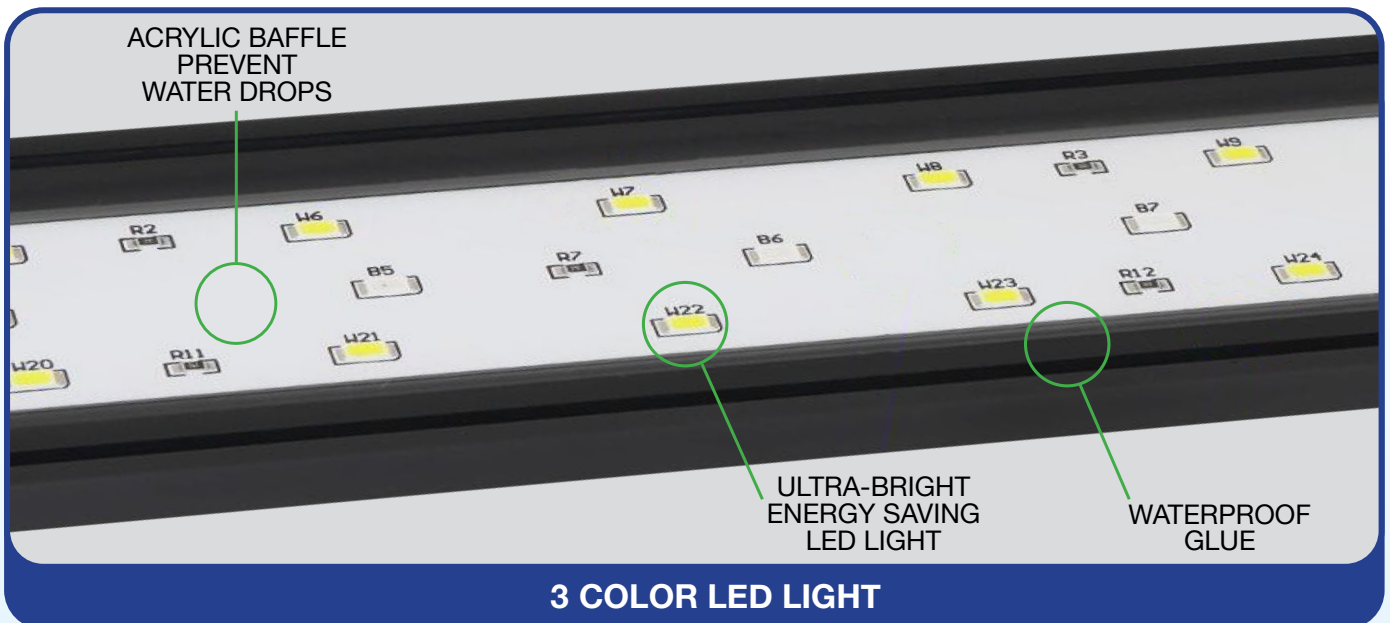

46I-32W White, Red, Blue - 32W / 1980lm
White (6500K) - 21.5W / 1800lm
Blue & Red - 10.5W / 180lm

3 Color

FS Full Spectrum

Features

Included

- Aquarium Light
- Adapter
- Extendable
- Metal Brackets
- Plastic Brackets