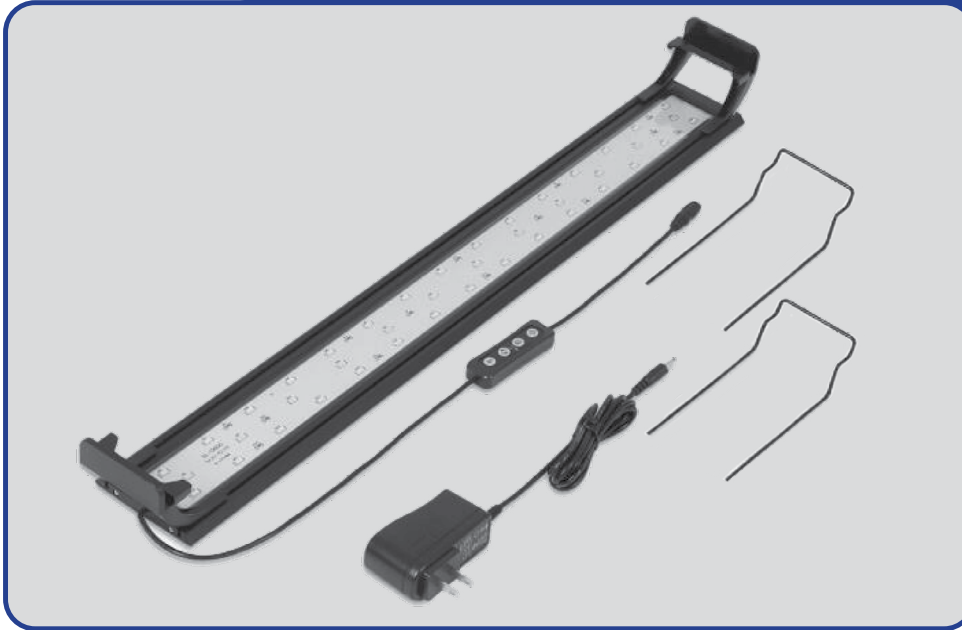

FULL SPECTRUM

-  **Extendable**
-  **3 Light Modes**
-  **5 Levels of Brightness**
-  **3 / 6 / 12 Hour Timer**
-  **20,000 Lifetime Hours**
-  **Waterproof Sealant**
-  **Acrylic Baffle**

**Aluminum Alloy Housing
Optimizes Heat Dissipation**

46I-32W White, Red, Blue - 32W / 1980lm
White (6500K) - 21.5W / 1800lm
Blue & Red - 10.5W / 180lm

3 Color

FS Full Spectrum

Features

Included

- Aquarium Light
- Adapter
- Extendable
- Metal Brackets
- Plastic Brackets