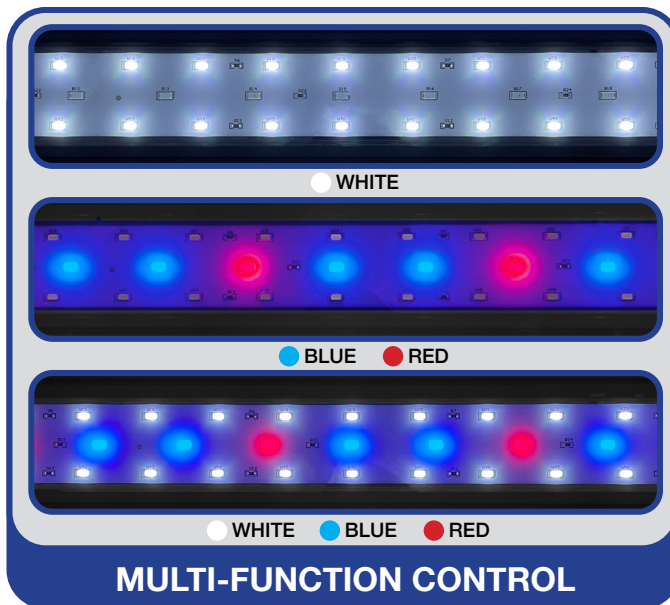

FULL SPECTRUM

-  **Extendable**
-  **3 Light Modes**
-  **5 Levels of Brightness**
-  **3 / 6 / 12 Hour Timer**
-  **20,000 Lifetime Hours**
-  **Waterproof Sealant**
-  **Acrylic Baffle**

**Aluminum Alloy Housing
Optimizes Heat Dissipation**

1 Product

QB-AQUA Aquarium Light

2 Size/Wattage

12I-9W White, Red, Blue - 9.5W / 600lm
White (6500K) - 7W / 560lm
Blue & Red - 2.5W / 40lm

16I-14W White, Red, Blue - 13.5W / 880lm
White (6500K) - 9.5W / 810lm
Blue & Red - 4W / 70lm

22I-16W White, Red, Blue - 15W / 920lm
White (6500K) - 10W / 830lm
Blue & Red - 5W / 90lm

28I-20W White, Red, Blue - 20.5W / 1290lm
White (6500K) - 14W / 1180lm
Blue & Red - 6.5W / 110lm

36I-25W White, Red, Blue - 24W / 1550lm
White (6500K) - 16W / 1400lm
Blue & Red - 8W / 150lm

46I-32W White, Red, Blue - 32W / 1980lm
White (6500K) - 21.5W / 1800lm
Blue & Red - 10.5W / 180lm

3 Color

FS Full Spectrum

Features

Included

- Aquarium Light
- Adapter
- Extendable
- Metal Brackets
- Plastic Brackets