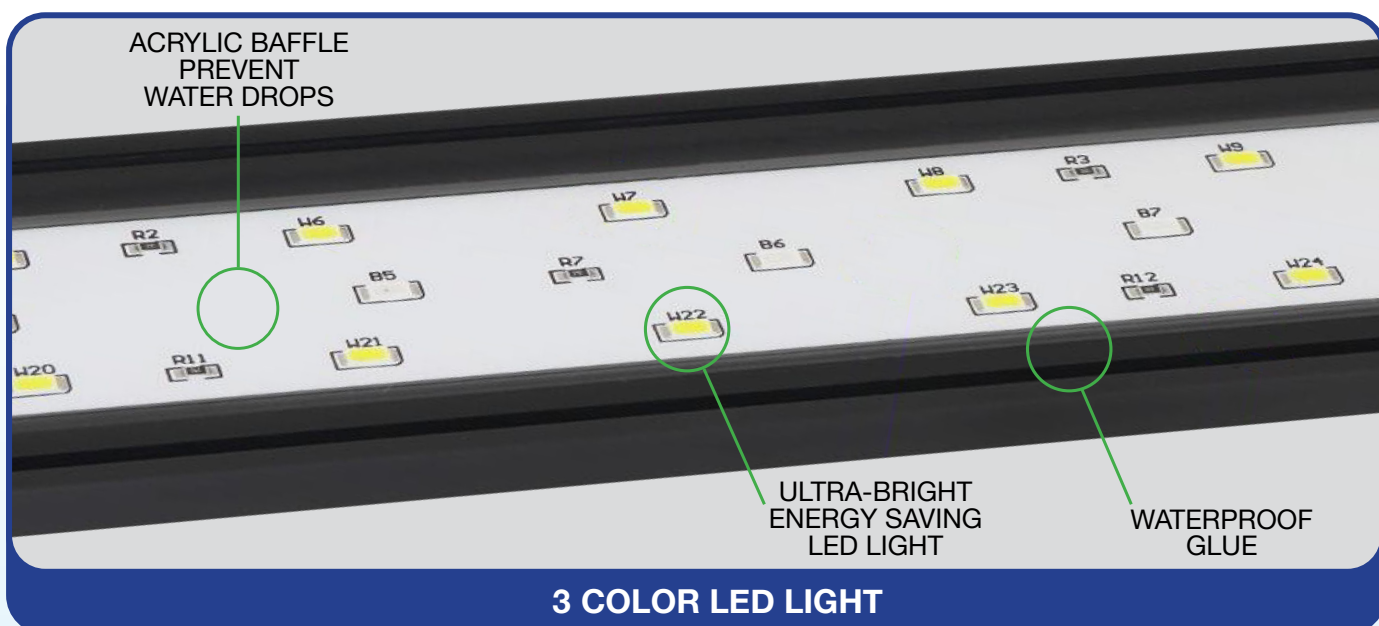

46I-32W White, Red, Blue - 32W / 1980lm
White (6500K) - 21.5W / 1800lm
Blue & Red - 10.5W / 180lm

3 Color

FS Full Spectrum

Features

Included

- Aquarium Light
- Adapter
- Extendable
- Metal Brackets
- Plastic Brackets