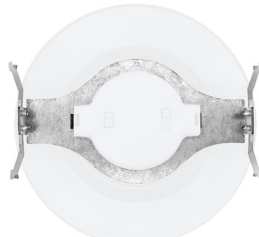

4" & 6" Round Retrofit Downlights

5-CCT + 3-Power Selectable

ACCESSORIES

Model	Voltage	Watts	Lumens	Color	CRI
LED-RDL-4-PC-CCT-WH-SM	120V	8/10/12w	560/680/800lm	27/30/35/40/50K	>90
LED-RDL-5/6-PC-CCT-WH-SM	120V	12/15/18w	900/1100/1300lm	27/30/35/40/50K	>90

4" TRIMS

Accessory Model	Accessory Description
RDL-TRIM-4-BLK-SM	4" Black Snap-On Trim Smooth
RDL-TRIM-4-BZ-SM	4" Bronze Snap-On Trim Smooth
RDL-TRIM-4-BN-SM	4" Brushed Nickel Snap-On Trim Smooth
RDL-TRIM-4-BLK-BFL	4" Black Snap-On Trim Baffle
RDL-TRIM-4-BZ-BFL	4" Bronze Snap-On Trim Baffle
RDL-TRIM-4-BN-BFL	4" Brushed Nickel Snap-On Trim Baffle
RDL-TRIM-4-WH-BFL	4" White Snap-On Trim Baffle

5/6" TRIMS

Accessory Model	Accessory Description
RDL-TRIM-5/6-BLK-SM	5/6" Black Snap-On Trim Smooth
RDL-TRIM-5/6-BZ-SM	5/6" Bronze Snap-On Trim Smooth
RDL-TRIM-5/6-BN-SM	5/6" Brushed Nickel Snap-On Trim Smooth
RDL-TRIM-5/6-BLK-BFL	5/6" Black Snap-On Trim Baffle
RDL-TRIM-5/6-BZ-BFL	5/6" Bronze Snap-On Trim Baffle
RDL-TRIM-5/6-BN-BFL	5/6" Brushed Nickel Snap-On Trim Baffle
RDL-TRIM-5/6-WH-BFL	5/6" White Snap-On Trim Baffle

HOUSING & CANS

Model	Voltage	Description
C4-NC-ICAT-LED	120-277V	4" IC Rated Can (New Construction)
C4-RM-ICAT-LED	120-277V	4" IC Rated Can (Remodel)
C6-NC-ICAT-LED	120-277V	6" IC Rated Can (New Construction)
C6-RM-ICAT-LED	120-277V	6" IC Rated Can (Remodel)

FIRE RATED HOUSING & CANS

Model	Voltage	Description
C4-NC-ICAT-LED-FR	120-277V	4" Fire Rated IC Can (New Construction)
C6-NC-ICAT-LED-FR	120-277V	6" Fire Rated IC Can (New Construction)

BATTERY BACK-UP

Accessory	Description
LED-EMB-25W-HV-0/10V-2P	Up to 24W fixtures

TENSION CLIP

Accessory	Description
RDL-6CLIP	5/6": Tension clip for use in old housings