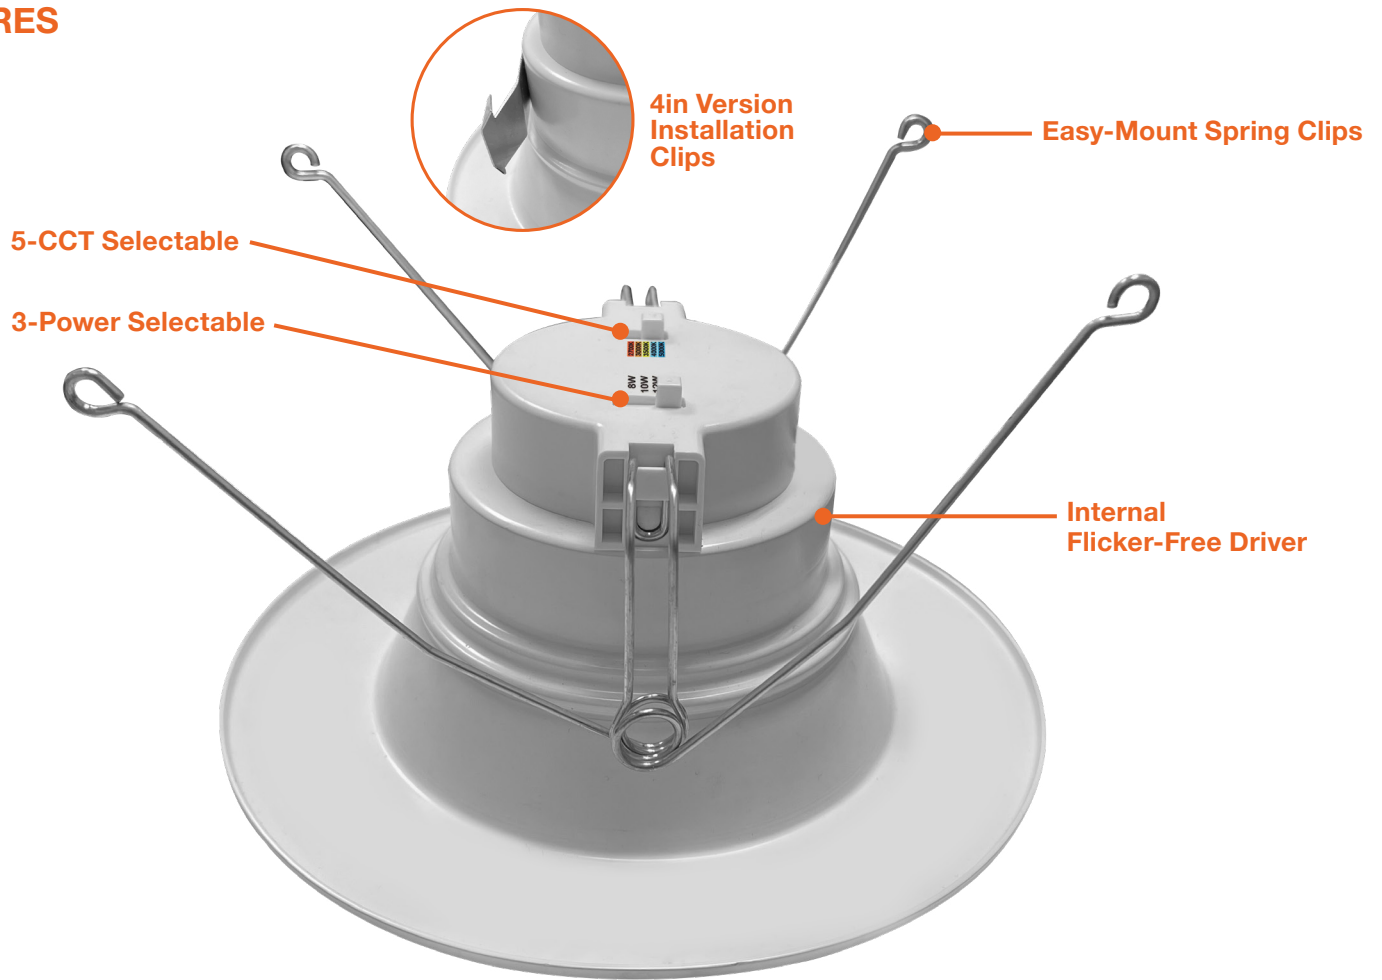

4" & 6" Round Retrofit Downlights

5-CCT + 3-Power Selectable

FEATURES