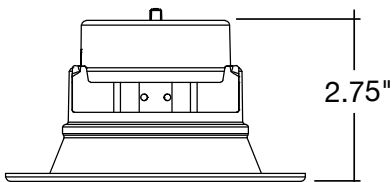

1. Field installable.
Lasts 90 minutes.

4" & 6" Round Retrofit Downlights

5-CCT + 3-Power Selectable

FEATURES

MEASUREMENTS

4 inch

5/6 inch

4" & 6" Round Retrofit Downlights