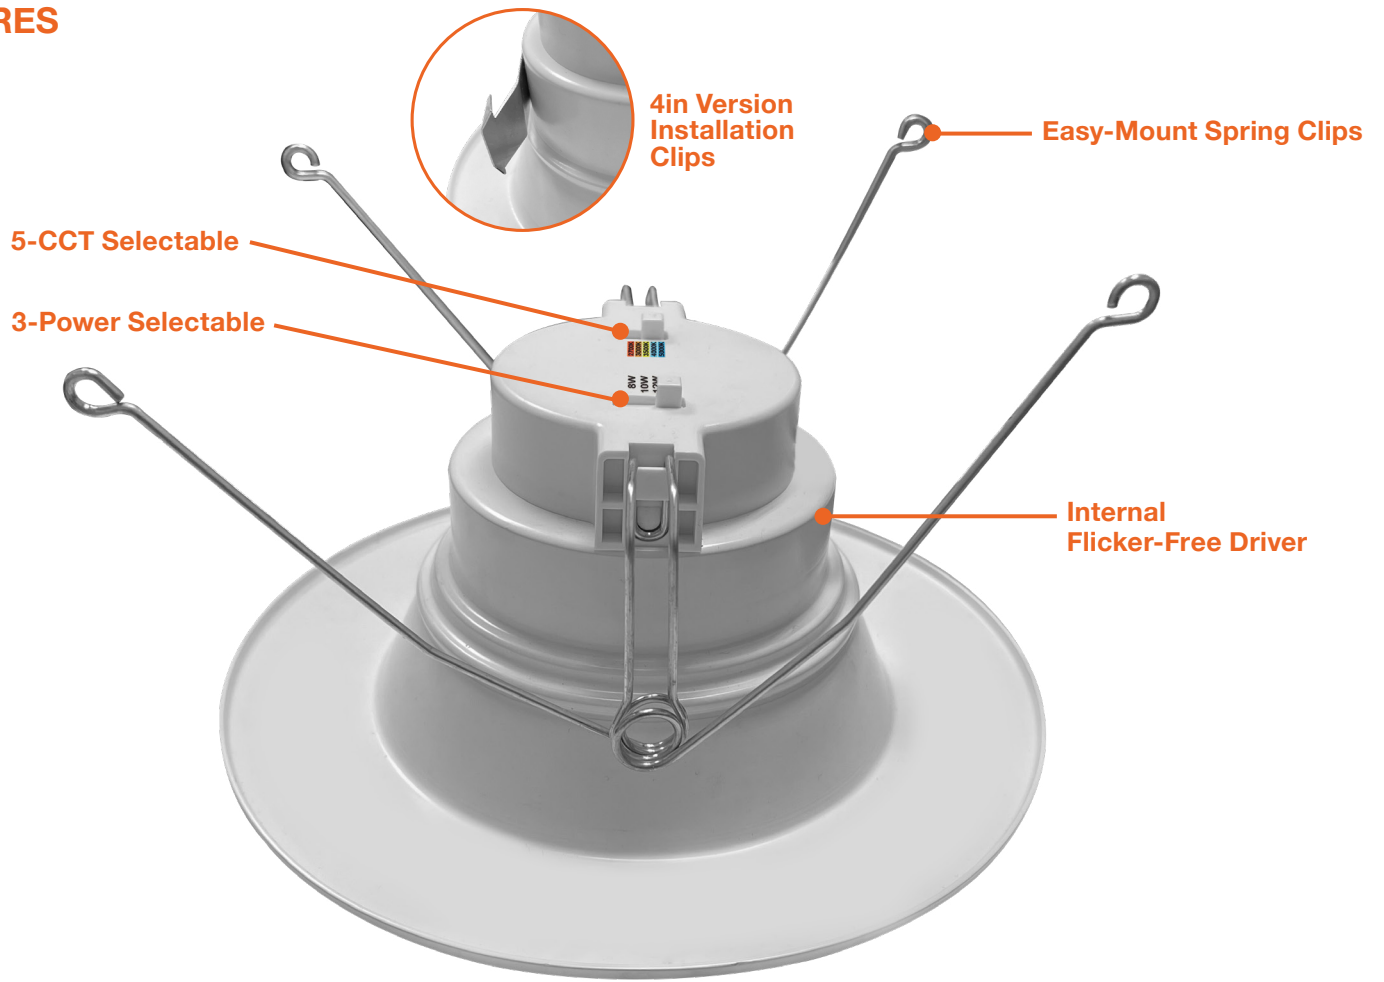

4" & 6" Round Retrofit Downlights

5-CCT + 3-Power Selectable

FEATURES