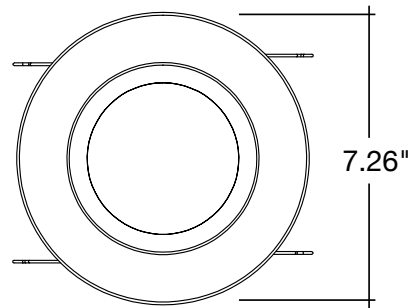

1. Field installable.
Lasts 90 minutes.

4" & 6" Round Retrofit Downlights

5-CCT + 3-Power Selectable

FEATURES

MEASUREMENTS

4 inch

5/6 inch

4" & 6" Round Retrofit Downlights