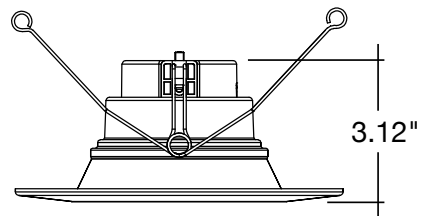

1. Field installable.
Lasts 90 minutes.

4" & 6" Round Retrofit Downlights

5-CCT + 3-Power Selectable

FEATURES

MEASUREMENTS

4 inch

5/6 inch

4" & 6" Round Retrofit Downlights