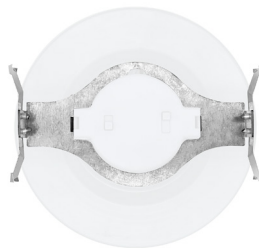

4" & 6" Round Retrofit Downlights

5-CCT + 3-Power Selectable

4"

5/6"

Detail Specifications:

- Finish: White Smooth Standard
- Black, Bronze, Brushed Nickel (Smooth & Baffle options)
- Wet Location Rated
- 5-CCT Selectable: 27/30/35/40/50K
- Beam Angle: 100°
- Chip: SMD 2835, R9 >50, CRI >90
- 3 Step MacAdam Ellipses
- Operating Temperature: -40° - 114° F
- Lens: Frosted acrylic, non-yellowing
- Average life (L70) of 50,000 hours

TENSION CLIP

Accessory	Description
RDL-6CLIP	5/6": Tension clip for use in old housings

TESTED COMPATIBLE DIMMERS

Other dimmers may be compatible but have not been tested. Please contact us for more information.

Lutron	Leviton
TG-600PR-WH	6672
S-600PR-WH	6674
CTCL-153PDH-WH	DSL06
SLV-600P-AL	PD-6WCL
DV-600PR-WH	MACL-153M/MA-R
SCL-153PH-WH	
GT-600P	
DVCL-153P	
RNL06	
MSCL-OP153M	
IPL06	

LED-EMB-25W-HV-0/10V-2P

RDL-6CLIP