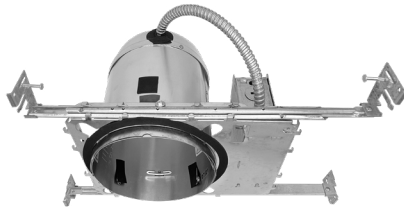

C4-NC-ICAT-LED
C6-NC-ICAT-LED