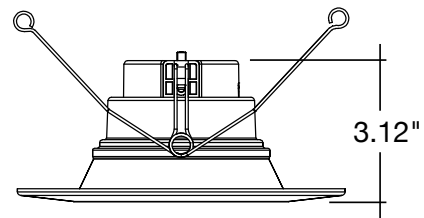

1. Field installable.
 Lasts 90 minutes.

4" & 6" Round Retrofit Downlights

5-CCT + 3-Power Selectable

FEATURES

MEASUREMENTS

4 inch

5/6 inch

4" & 6" Round Retrofit Downlights