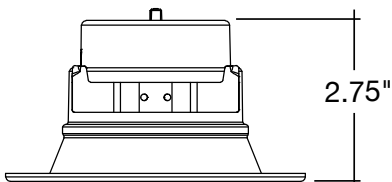

1. Field installable.
 Lasts 90 minutes.

4" & 6" Round Retrofit Downlights

5-CCT + 3-Power Selectable

FEATURES

MEASUREMENTS

4 inch

5/6 inch

4" & 6" Round Retrofit Downlights