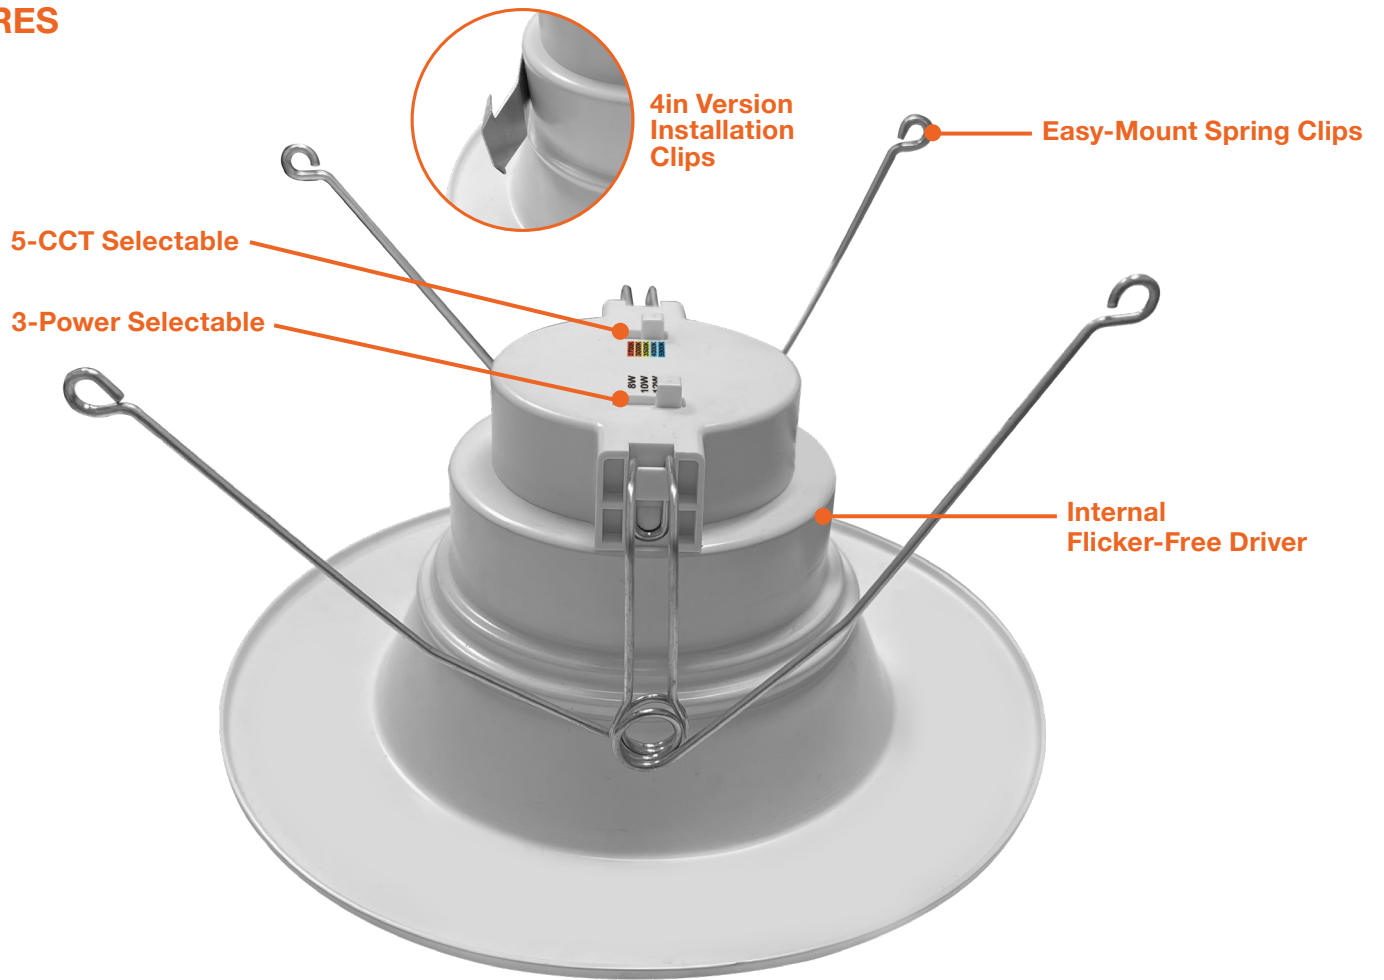

4" & 6" Round Retrofit Downlights

5-CCT + 3-Power Selectable

FEATURES